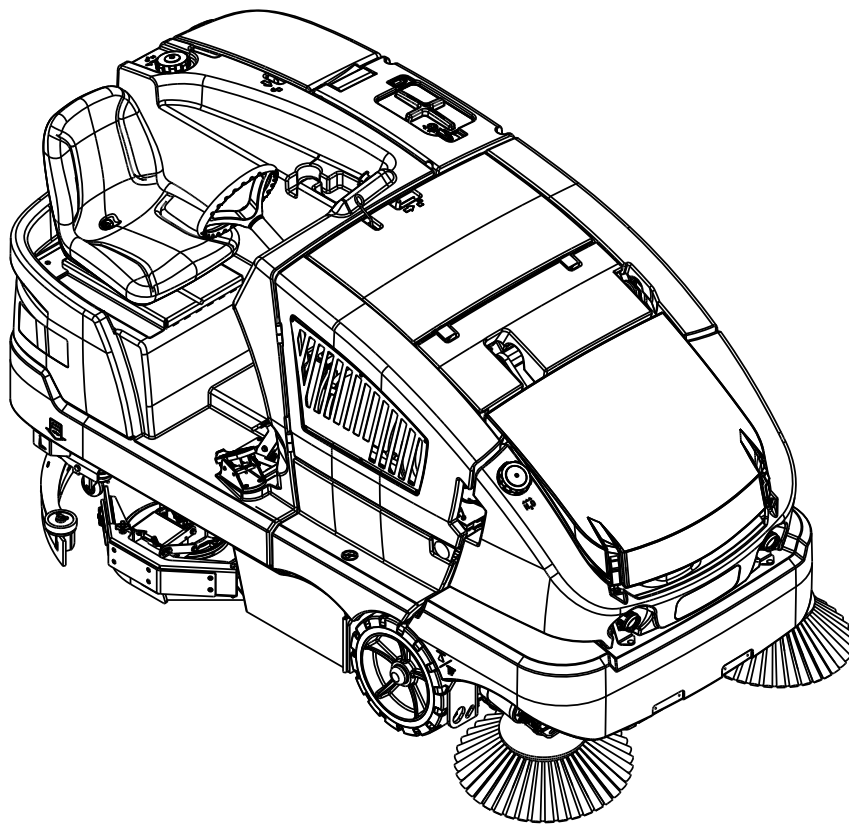

CS7010

Parts List

12/2016 REV A
Form no. 56042665

Models:

56511710(48 LPG Hybrid), 56511711(48 LPG Hybrid EcoFlex) 56511712(48 Diesel Hybrid),
56511713(48 Battery), 56511810(48 Diesel Hybrid EcoFlex), 56511811(48 Battery EcoFlex),
56511812(48 Fuel Cell EcoFlex), 56511813(48 Gasoline Hybrid EcoFlex),
56511814(48 Gasoline Hybrid), 56511819(48 Fuel Cell)