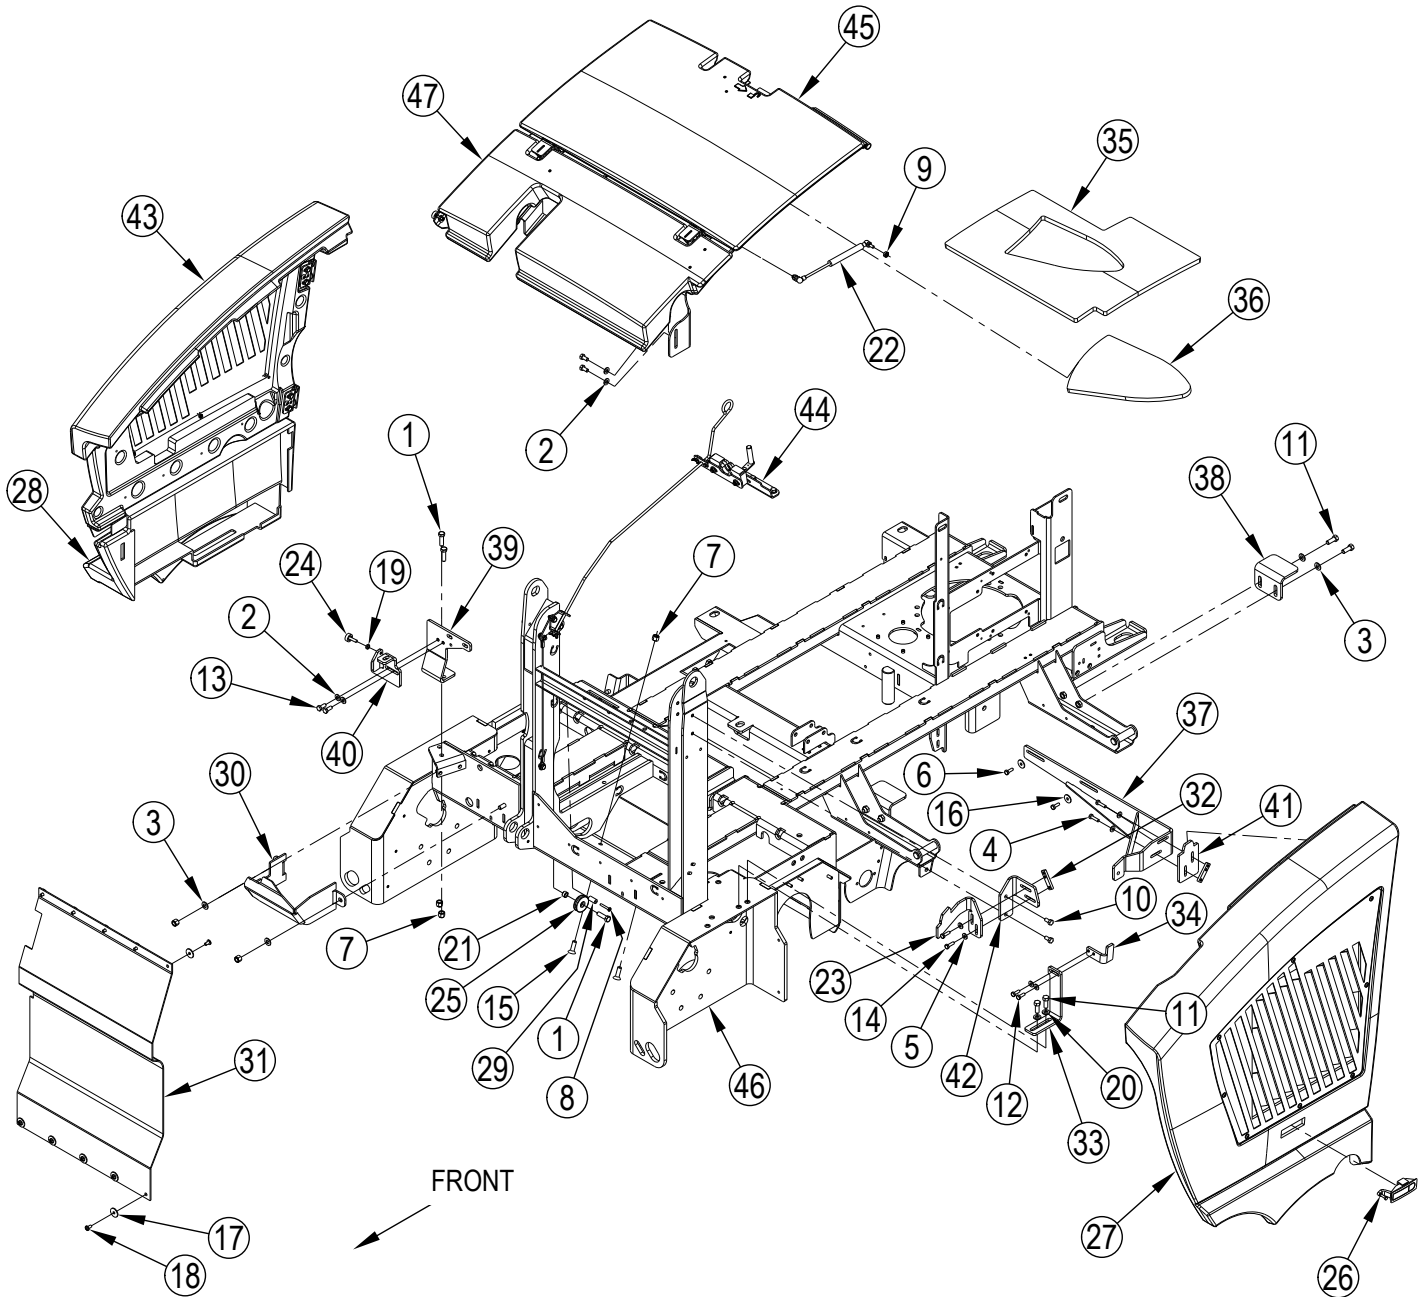

CHASSIS SYSTEM-GASOLINE-PETROL-LPG & DIESEL

CHASSIS SYSTEM-GASOLINE-PETROL-LPG & DIESEL

Kit	Item	Ref. No.	Qty	Description
K2	1		3	Scr-Hex 3/8-16 X 1.25
K2,K3	2		2	Wsh, Flt Sae 5/16
K2	3		6	Wsh, Flt Sae 3/8
K2	4		2	Scr-Hex 1/4-20 X 1.00
K2	5		6	Wsh, Flt Sae 1/4
K2	6		2	Scr-Hex 1/4-20 X .75
K2	7		6	Nut-Hex Nyl Loc 3/8-16
K2	8		1	Scr-Pan Phil 10-24 X 1.25
K2	9		2	Nut, Hex Nyl Loc-Thin 5/16-18
K2	10		2	Scr-Hex Hd Loc 5/16-18x.62
K2	11		6	Scr-Hex Hd Loc 3/8-16x1.00
K2	12		2	Scr-Hex Hd Loc 1/4-20x.75
K2,K3	13		6	Scr-Hex Hd Loc 5/16-18x.75
K2	14		2	Scr-Hex Hd Loc 1/4-20x.88
K2	15		2	Scr-Flt Soc Ss 3/8-16 X 1.25
K2	16		2	Wsh, Flt .266 X .906 X .060
K1,K2	17		10	Wsh-Flt Ss .260 X 1.000 X .074
K1,K2	18		10	Scr, Pan Phil Thd Form 1/4-20 X .50
K2,K3	19		1	Nut, Hex Jam 1/4-20
K2	20		2	Wsh-Flt .406x.750x.090
	21	56232181	1	Bushing
	22	56314206	1	Gas Spring
	23	56382941	1	Hanger-Side Panel
K3	24		1	Leg Leveler 1/4-20
	25	56416546	1	Shielded Pulley
	26	56418471	1	Door Latch

Kit	Item	Ref. No.	Qty	Description
	27	56509851	1	Left Cover Assy
	28	56509881	1	Lower Cover Right
	29	56509982	1	Bushing-.200 X .375 X .88
	30	56510125	1	Guard-Reservoir
K1	31		1	Shield-Dust
	32	56510587	2	Nut Plate
	33	56510717	1	Bracket
	34	56510723	1	Strike-Latch
	35	56510749	1	Foam Insulation
	36	56510750	1	Foam Insulation
	37	56511124	1	Cover Hanger Weldt
	38	56511149	2	Bracket Tank Stop
	39	56511153	1	Support-Panel
K3	40		1	Bracket
	41	56511168	1	Plate
	42	56511172	1	Bracket
	43	56511182	1	Right Door Assy
	44	56511183	1	Pull Rod Assy
	45	56511184	1	Engine Cover Assy
	46		1	Chassis Weldment (not available for sale)
	47	56511740	1	Front Engine Cover Assy
K2	48		4	Wsh Flt .344x.938x.125

Service Kits

K1	56510735	1	Dust Shield Kit-Hopper
K2	56511888	1	Hardware Kit-Chassis Sys
K3	56509013	1	Right Door Latch Kit