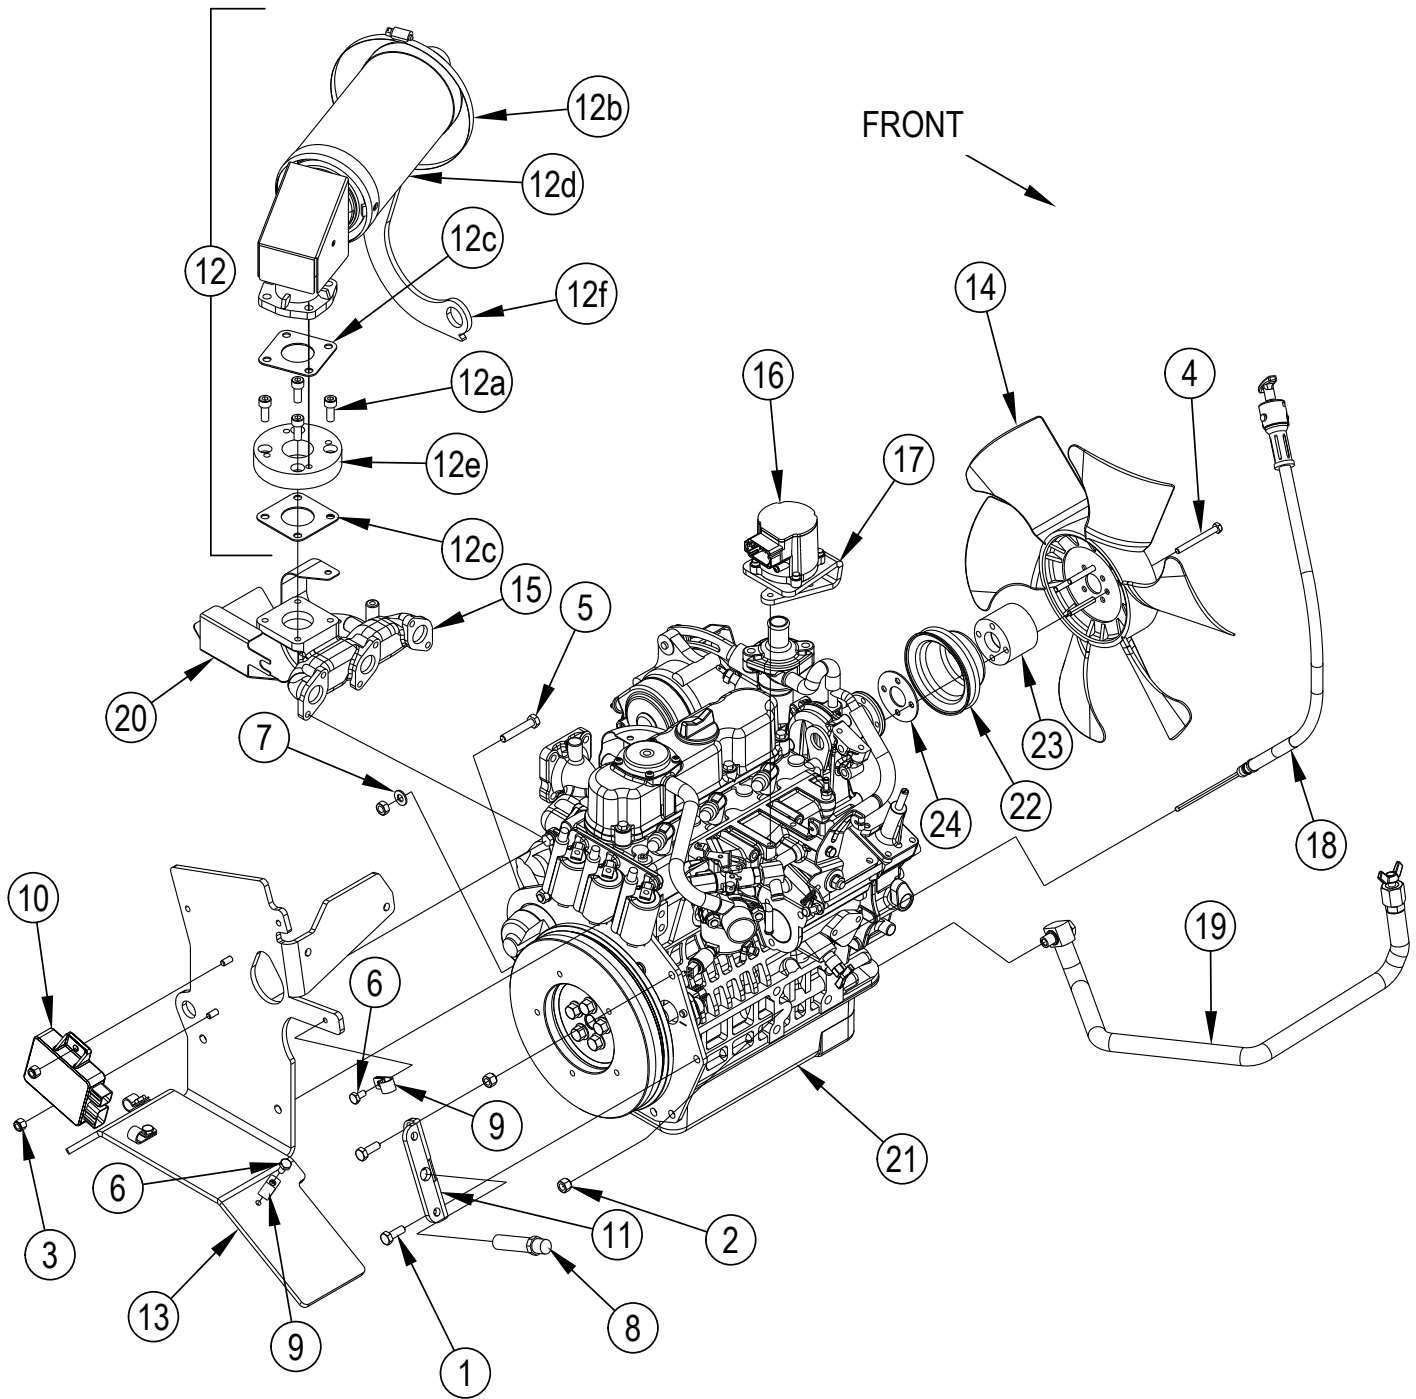

ENGINE SUB ASSEMBLY-GASOLINE-PETROL

ENGINE SUB ASSEMBLY-GASOLINE-PETROL

Kit	Item	Ref. No.	Qty	Description	Engine Replacement Parts
	1	56002037	2	Scr-Hex 5/16-18 X .88	[ ] 56508454 1 Thermostat Kit
	2	56002701	2	Nut, Hex Nyl Loc 5/16-18	[ ] 56510185 1 Governor-Controller
	3	56002708	2	Nut, Hex Nyl Loc 1/4-20	[ ] 56383566 1 Linkage Kit-Governor
	4	56003169	4	Scr-Hex M6-1 X 60mm	[ ] 56383567 1 Hardware Kit-Governor Mtg
	5	56003180	1	Scr, Hex Thd To Hd M8-1.25 X 25mm	[ ] 56510152 1 Harness-Engine Interface
	6	56009033	4	Scr, Hex Thd Form 1/4-20 X .50	[ ] 56511877 1 Harness-Kubota DF972
	7	56009052	1	Wsh, Int Shprf 5/16	[ ] 56504531 1 Harness-Ignition-DF-WG972
	8	56111319	1	Speed Sensor	[ ] 56508455 1 Plug Wire/Coil Kit (3 Wires & 3 Caps)
	9	56486112	4	Clamp-P	[ ] 56380493 1 Spark Plug Wire Kit- Cyl #1
	10	56508445	1	Spark Controller	[ ] 56380494 1 Spark Plug Wire Kit- Cyl #2
	11	56509853	1	Bracket-Mag Pickup	[ ] 56380495 1 Spark Plug Wire Kit- Cyl #3
	12		1	LPG Exhaust Assy	[ ] 56508456 3 Spark Plug
K1	12a		4	Scr-Soc Hd M8-1.25 X 20 Mm	[ ] 0775-295 1 Alternator W/Pulley (40 Amp)
	12b	56355488	1	Clamp- Hose SAE #96	[ ] 56508440 1 Starter Motor
K1	12c		2	Exhaust Gasket	[ ] 56419091 1 Switch, Temp
	12d	56510163	1	Muffler-Cat	[ ] 56508457 1 Water Pump Assy
	12e	56510166	1	Spacer-Exhaust	[ ] 56508458 1 Oil Filter Cartridge
	12f	56510177	1	Bracket-Support	[ ] 56510299 1 Dipstick-DF972
	13	56509998	1	Coil Mount Weldt	[ ] 56508459 1 Gasket, Exhaust (Exhaust Manifold)
	14	56510140	1	Fan-Cooling	[ ] 56419090 1 Oil Pressure Switch
	15	56510184	1	Manifold-Exhaust	[ ] 56510163 1 Muffler-Cat
	16	56510185	1	Governor-Controller	[ ] 56510629 1 Belt, Fan/Alternator
	17	56510186	1	Bracket-Governor Mnt	[ ] 56510128 1 Hose-Radiator (Upper)
	18		1	Dipstick Assy	[ ] 56510129 1 Hose-Radiator (Lower)
	19	56510200	1	Remote Oil Drain Assy	[ ] 56510078 1 Hose-Air Cleaner (Air Cleaner To Intake)
	20	56510349	1	Shield-Heat	[ ] 56510090 1 Hose-Air Cleaner (Air Cleaner Inlet)
	21	56510535	1	Engine-Kubota DF972 T3	[ ] 56504429 1 Relay-Engine Power
	22	56510552	1	Pulley-Fan	[ ] 56504518 1 Relay-Fuel Pump
	23	56510553	1	Spacer-Fan	[ ] 50360A 1 Adapter, 1/8 Bspm X 1/8 Nptf
	24	56510554	1	Spacer-Pulley	[ ] 56510976 1 Gasket Set-Upper WG972
					[ ] 56510977 1 Gasket Set-Lower WG972
					[ ] 56510978 1 Bracket-Alternator Adj
					[ ] 56510979 1 Pulley-Crankshaft
					[ ] 56510980 1 Housing-Thermostat
					[ ] 56510981 1 Carburetor-WG972
					[ ] 56504527 1 Gasket-Valve Cover-DF972
					[ ] 56510971 1 Pulley-Alternator
					[ ] 56482028 1 Filter Safety
					[ ] 56482029 1 Filter Primary
					[ ] 56383025 1 Cap-Oil Fill
					[ ] 56508355 1 Fuel Pump Electronic
					[ ] 56511234 1 Evaporative Canister
					[ ] 56511244 1 Check Valve-Petrol Assy
					[ ] 56508354 1 Fuel Cap
					[ ] 56510613 1 Sender-Fuel Level
					[ ] 56510614 1 Tube-Fuel Withdrawl
					[ ] 56511914 1 Radiator Cap

Service Kits

K1	56384867	1	Exhaust Gasket Kit (includes four Hex Head Bolts not shown)

[ ] = Not Shown