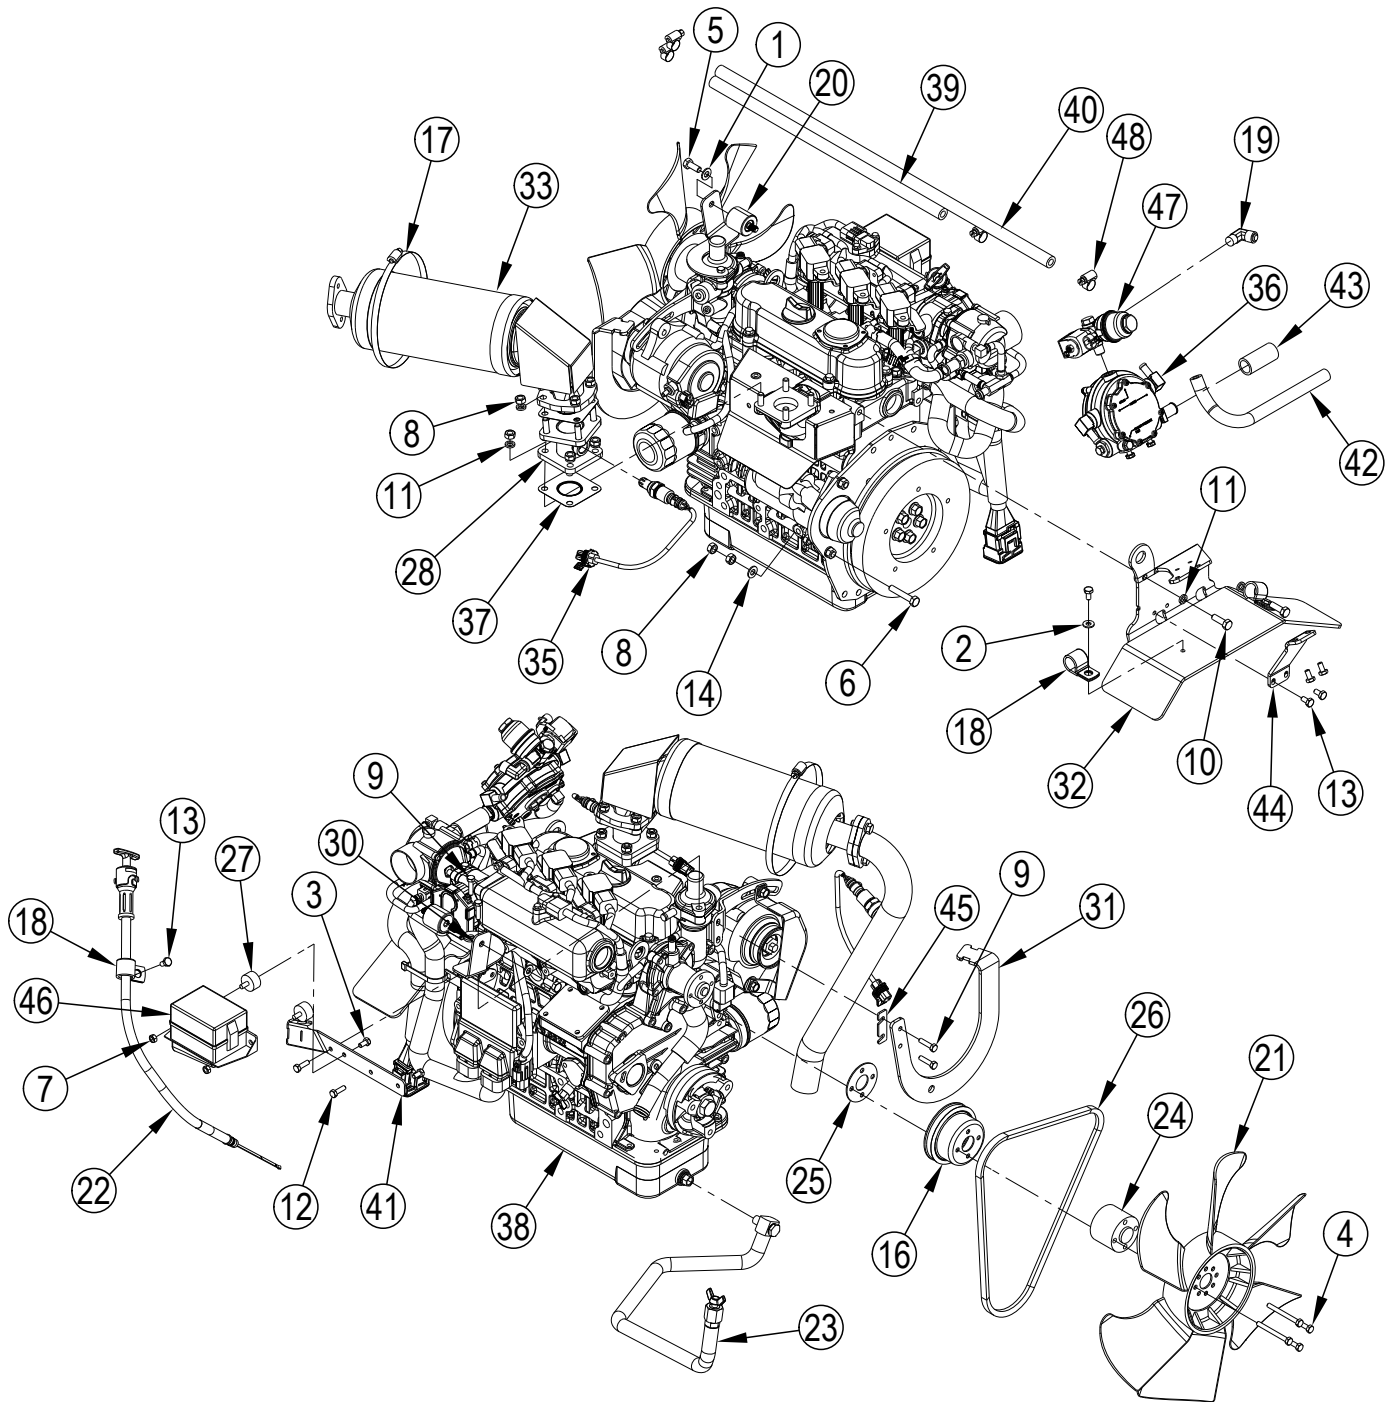

ENGINE ASSEMBLY-LPG LEV

ENGINE ASSEMBLY-LPG LEV

Kit	Item	Ref. No.	Qty	Description
	1	56001939	1	Wsh. Flt Sae 5/16
	2	56002098	2	Wsh. Flt Sae 1/4
	3	56003155	2	Scr-Hex M6-1 X 12mm
	4	56003169	4	Scr-Hex M6-1 X 60mm
	5	56003179	1	Scr. Hex Thd To Hd M8-1.25 X 20mm
	6		1	Scr. Hex Thd To Hd M8-1.25 X 45mm
	7	56003350	2	Nut-Hex M6-1
	8	56003352	11	Nut-Hex M8-1.25
	9	56003358	4	Scr-Hex M6-1 X 25mm
	10	56003477	2	Scr-Hex Loc Ss M8-1 X 25mm
	11	56003685	10	Wsh. Nord-Lock M8
	12	56003841	2	Scr-Hex Loc Ss M6-1 X 20mm
	13	56009033	7	Scr. Hex Thd Form 1/4-20 X .50
	14	56009052	2	Wsh. Int Shprf 5/16
	16	56307249	1	Pulley, Fan (89mm)
	17	56355488	1	Clamp- Hose Sae #96
	18	56412332	3	Clamp, Hose Support
	19	56456608	1	Elbow-Male 90
	20	56507372	1	Isolator-Engine
	21	56510140	1	Fan-Cooling
	22		1	Dipstick Assy
	23	56510200	1	Remote Oil Drain Assy
	24	56510553	1	Spacer-Fan
	25	56510554	1	Spacer-Pulley
	26	56511577	1	Belt-Fan-34.75 Od
	27	56510718	2	Isolator-Relay Box
	28	56511504	1	O2 Sensor Adaptor Weldment
	30	56511514	1	Bracket-Radiator Mount
	31	56511516	1	Bracket-Muffler Support
	32	56511517	1	Bracket-Mount-Lp Regulator
	33	56511518	1	Muffler-Catalytic
	35	56511522	1	Sensor-Oxygen-WG972 Eng
	36	56511523	1	Regulator-Lp Gas
	37	56511524	2	Gasket-Exhaust
	38		1	Engine-Base Lpg WG972 (See pages 54 and 55)
	39	56511526	1	Hose-Coolant-3/8x11/16x18
	40	56511527	1	Hose-Coolant-3/8x11/16x26
	41	56511528	1	Bracket-Support-Dipstick
	42	56511529	1	Hose-Regulator Trim
	43	56511530	1	Hose-Lpg Vapor
	44	56511542	1	Bracket-Brace-Mount
	45	56511543	1	Shim-Muffler Support
	46	56511562	1	Harness-Engine-Intermediate
	47	56511563	1	Valve-Lpg Lockoff-12v SW5
	48	56756364	4	Clamp- Hose Sae #4