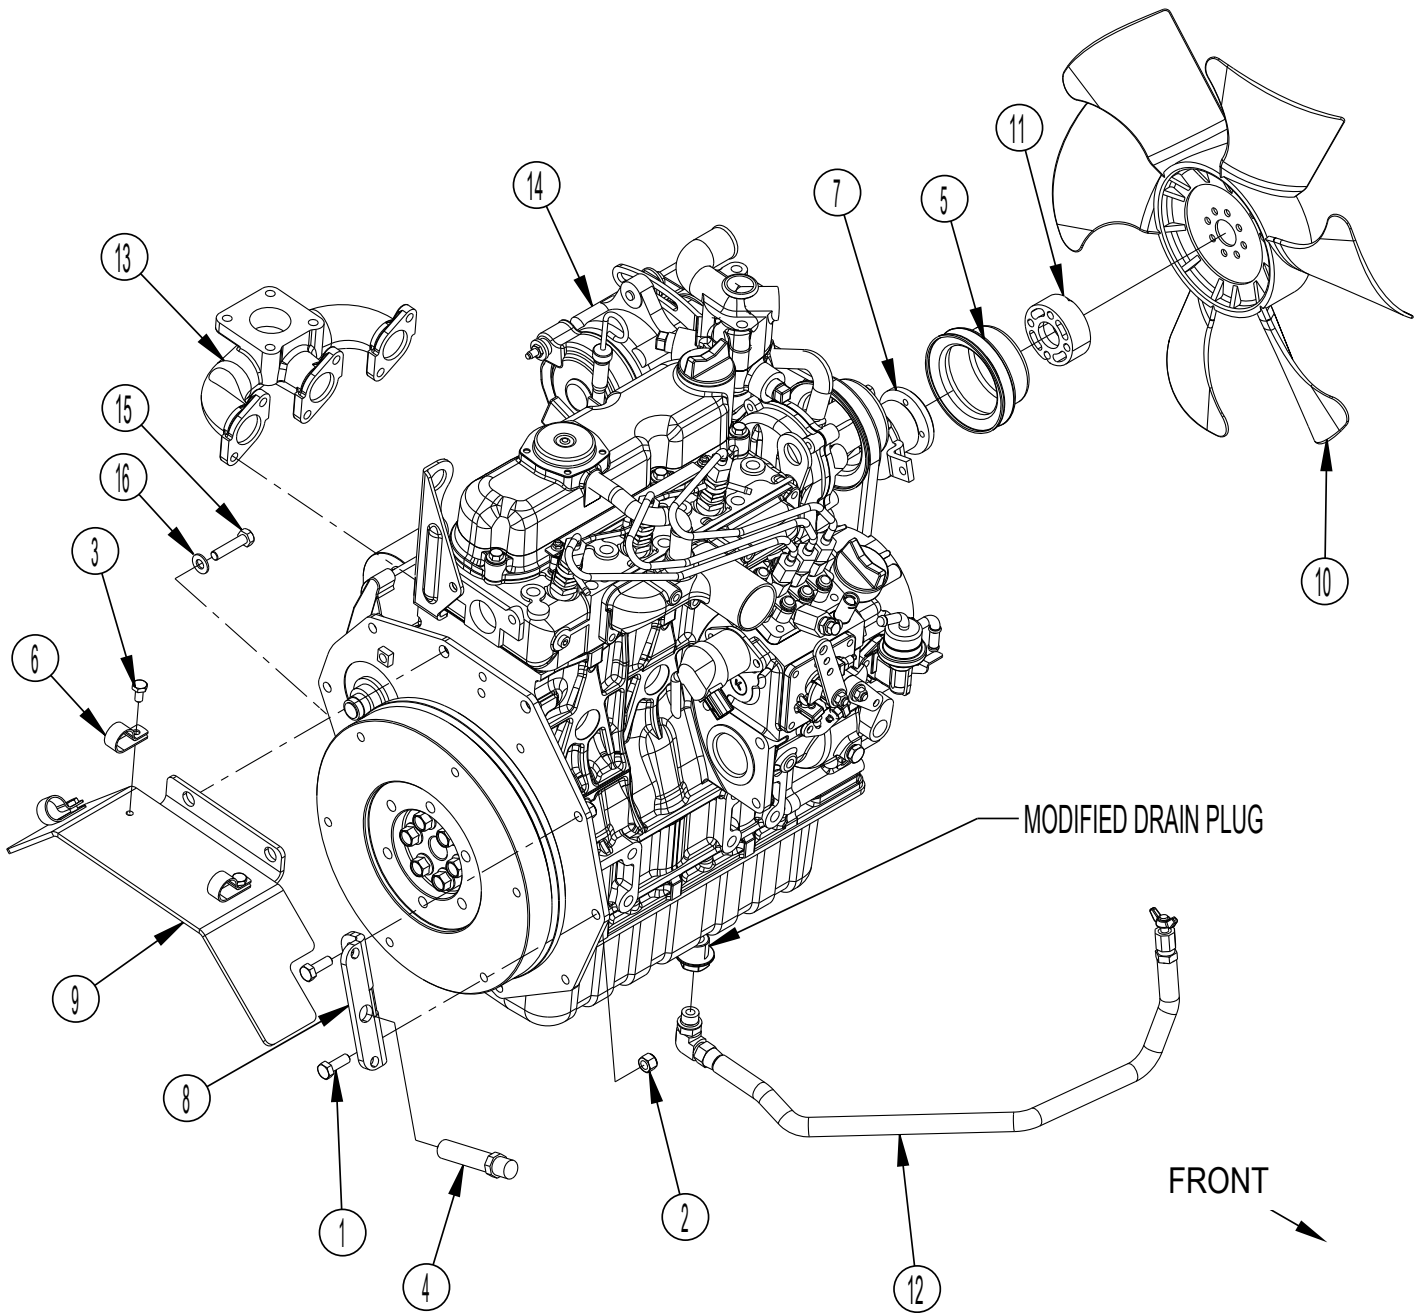

ENGINE ASSEMBLY-DIESEL

Kit	Item	Ref. No.	Qty	Description
	1	56744580	1	Plug, Npt 3/8 Brass
	2	56756360	1	Barb. Hose Female
	3	56001879	3	Wsh-Fit SAE 1/2
	4	56001939	4	Wsh, Fit SAE 5/16
	5	56001968	2	Scr, Hex 1/2-13 X 1.50
	6	56002063	16	Wsh, Fit SAE 3/8
	7	56002098	15	Wsh, Fit SAE 1/4
	8	56002922	12	Scr, Hex Hd Loc 1/4-20x.62
	9	56003021	6	Scr-Hex M10-1.25 X 50mm
	10	56003179	2	Scr, Hex Thd To Hd M8-1.25 X 20mm
	11	56003352	2	Nut, Hex M8-1.25
	12	56003740	3	Scr, Hex Thd To Hd 1/2-13 X 2.00
	13	56009033	4	Scr, Hex Thd Form 1/4-20 X .50
	14	56009250	3	Scr, Hex Thd Form 1/4-20 X .62
	15	56131601	2	Clamp- Hose SAE #16
	16	56510958	1	Hose-Coolant
	17	56413839	2	Clamp- Hose SAE #20
	18	56419054	1	Fuel Filter Kit
	19	56419120	2	Clamp, Hose Support
	20	56470138	1	Barb. 90 Elbow 1/4 X 1/4npt
	21	56478685	2	Mount, Rubber
	22	56486112	1	Clamp-P
	23	56507372	2	Isolator-Engine
	24	56507448	2	Washer, Isolator Tail
	25	56511864	1	Pump-Fuel-Electronic M25
	26	56509210	1	Radiator
	27	56511663	1	Alternator-42VDC-10KW G1
	[ ]	56511661	1	Sheave-3V x 4.50 x .875 (for 56509345 in diesel)
	28	56509442	1	Belt-3vx X 45.0
	29	56509443	1	Sheave-3v X 8.00
	30	56509452	1	Eng/Alt Mnt Weldt
	31	56509510	1	Bracket-Diesel Radiator
	32	56509514	1	Bracket-Radiator
	33	56509740	1	Plate-Spacer
	34		1	Diesel Engine Assy (See pages 62 and 63)
	35		1	Diesel Exhaust Assy
	35a	56419107	1	Exhaust Gasket
	35b	56456833	1	Clamp, Muffler 1.62
	35c	56510170	1	Exhaust Pipe Weldt
	35d	56510172	1	Muffler Support Weldt
	35e	56510206	1	Clamp- Hose SAE #128
	35f	7-49-00038	1	Muffler
	36		1	Tensioner Assy
	36a	56509923	1	Tensioner-Automatic (for Tensioner Assy)
	36b	56003314	1	Ring Ret Int Type Ho 2.047 Dia (for Tensioner Assy)
	36c	56509716	1	Bearing (for Tensioner Assy)
	36d	56510854	1	Idler Pulley Kit (for Tensioner Assy)
	37	56510077	1	Hose-Air Cleaner
	38	56510090	1	Hose-Air Cleaner
	39	56510126	1	Hose-Radiator
	40	56510127	1	Hose-Radiator
	41	56510350	1	Governor-Controller
	42	56510485	1	Fan Guard Assy-Diesel
	43	56510497	2	Guard-Plate
	[44]	56511876	1	Harness-Kubota Diesel
	45	56740136	1	Plug, Pipe
	46	2-00-05958	16	Hhc, M10 X 1.25 X 20mm
	47	56383568	1	Voltage Regulator Kit-42v

[ ] = Not Shown

ENGINE SUB ASSEMBLY-DIESEL