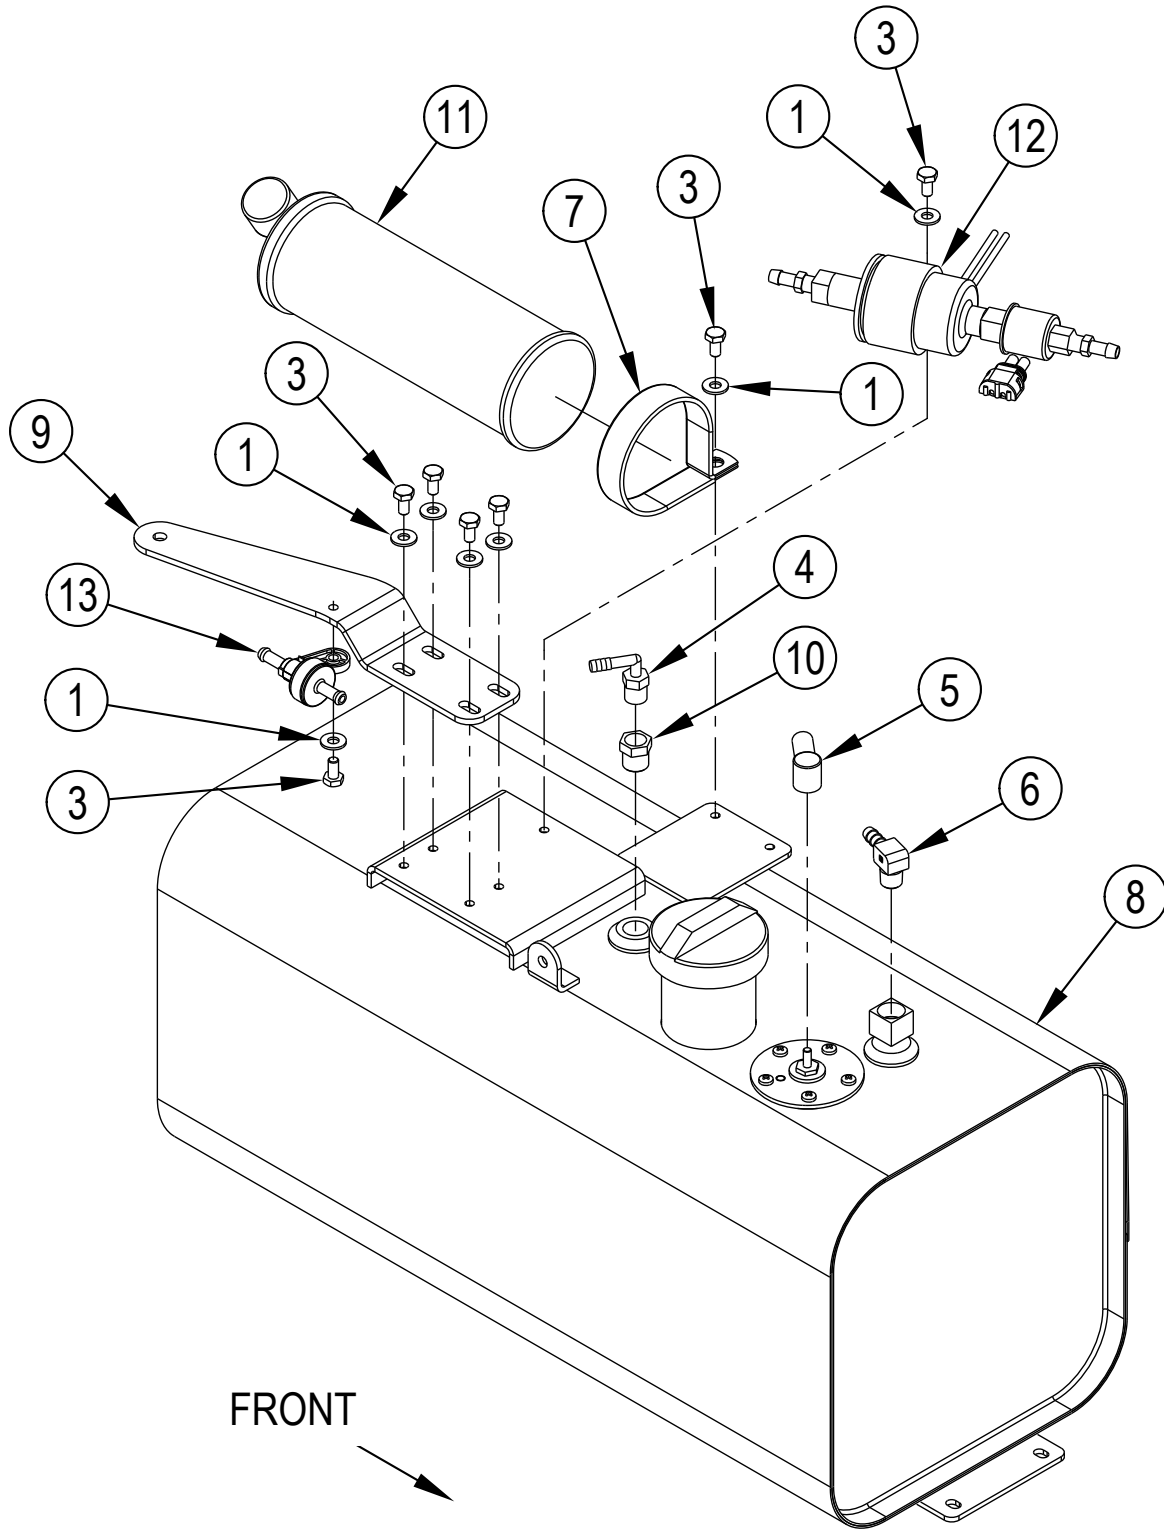

GASOLINE-PETROL TANK ASSEMBLY

GASOLINE-PETROL TANK ASSEMBLY

Kit	Item	Ref. No.	Qty	Description
	1	56002098	7	Wsh, Flt SAE 1/4
	3	56009033	7	Scr, Hex Thd Form 1/4-20 X .50
	4	56470138	1	Barb, 90 Elbow 1/4 X 1/4npt
	5	56492305	1	Boot, Rubber
	6	56510495	1	Barb-90 Elbow 5/16 X 1/4npt
	7	56511233	1	P-Clamp
	8	56511235	1	Fuel Tank Assembly
	9	56511247	1	Bracket-Tank Support
	10	56750363	1	Bushing, 3/8 Npt - 1/4 Npt
	11	56511234	1	Evaporative Canister
	12	56511864	1	Fuel Pump Electronic M25
	13	56511244	1	Check Valve-Petrol Assy
	[ ]	56508354	1	Fuel Cap
	[ ]	56511257	1	Sender-Fuel Level R1
	[ ]	56511255	1	Tube-Fuel Withdrawl

[ ] = Not Shown