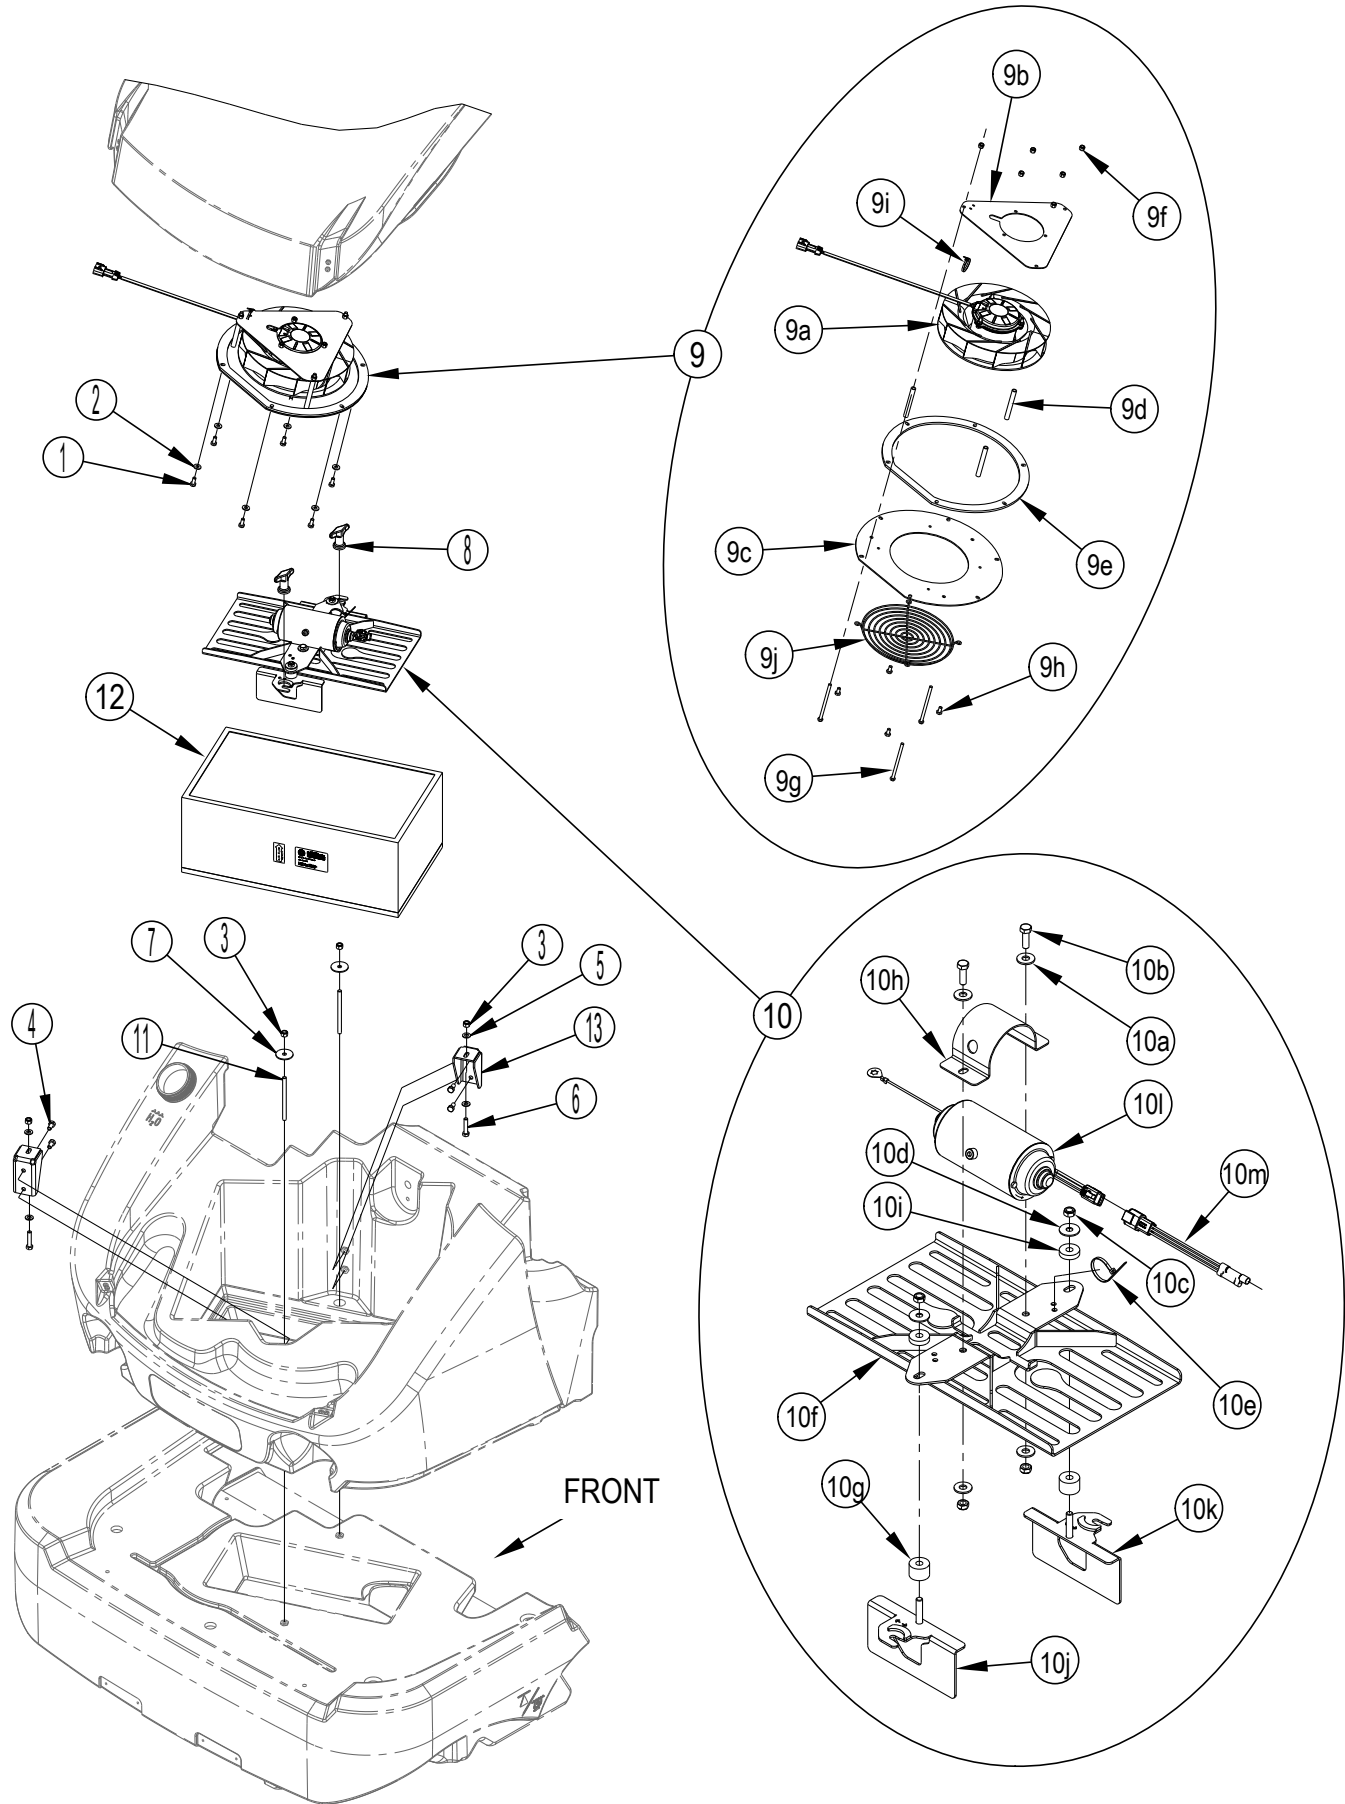

DUST CONTROL SYSTEM

DUST CONTROL SYSTEM

Kit	Item	Ref. No.	Qty	Description
K1	1		6	Scr. Hex 1/4-20 X .62
K1	2		6	Wsh. Flt SAE 1/4
K2,K3	3		4	Nut, Hex Nyl Loc SS 5/16-18
K2	4		4	Scr-Hex Loc SS 5/16-18 X .62
K2	5		4	Wsh-Flt SAE SS 5/16
K2	6		2	Scr- Hex Thd to Hd SS 5/16-18 X 1.75
K3	7		2	Wsh-Flt SS .344 X 1.500 X .080
	8	56370711	2	Nut Thumb
K1	9		1	Impeller Assy
K1	9a	33015359	1	Motor Vacuum 36v M2
K1	9b		1	Plate-Support
K1	9c		1	Plate-Impeller
K1	9d		3	Spacer-Impeller
K1	9e	33023192	1	Gasket
K1	9f		6	Nut-Hex Nyl Loc M6-1
K1	9g		3	Scr-Hex M6-1 X 100mm
K1	9h		4	Scr. Hex Thd Form 1/4-20 X .50
K1	9i		1	Tie, Cable
K1	9j		1	Protection Grate
	10	56509762	1	Filter Shaker Assy
	10a	56002220	4	Wsh. Flt Std 5/16
	10b	56002221	2	Scr. Hex 5/16-18 X 1.00
K4,K5	10c		4	Nut, Hex Nyl Loc-Thin 5/16-18
K5	10d		2	Wsh-Flt SS .33 X 1.00 X.060
K5	10e		1	Tie, Cable
K5	10f		1	Filter Shaker Weldt
K5	10g		2	Isolator
	10h	56510310	1	Clamp-Shaker Motor
K5	10i		2	Wsh-Rubber .34x1.00x.25
K5	10j		1	Filter Clamp Weldt
K5	10k		1	Filter Clamp Weldt
K4	10l		1	Motor-36vdc-Filter Shaker M8
K4	10m		1	Harness-Shaker Pigtail-Hrns Sd
	11	56510253	2	Rod-Threaded
	12	56510354	1	Filter-Rectangular Synthetic
K2	13		2	Bracket-Filter Tie Down

Service Kits

K1	56510778	1	Impeller Kit-Hopper
K2	56510779	1	Bracket Kit-Filter Tie Down
K3	56510783	1	Hardware Kit-Dust Control System
K4	56511367	1	Motor Kit-Shaker
K5	56510788	1	Filter Shaker Kit

* = Optional, Not Included