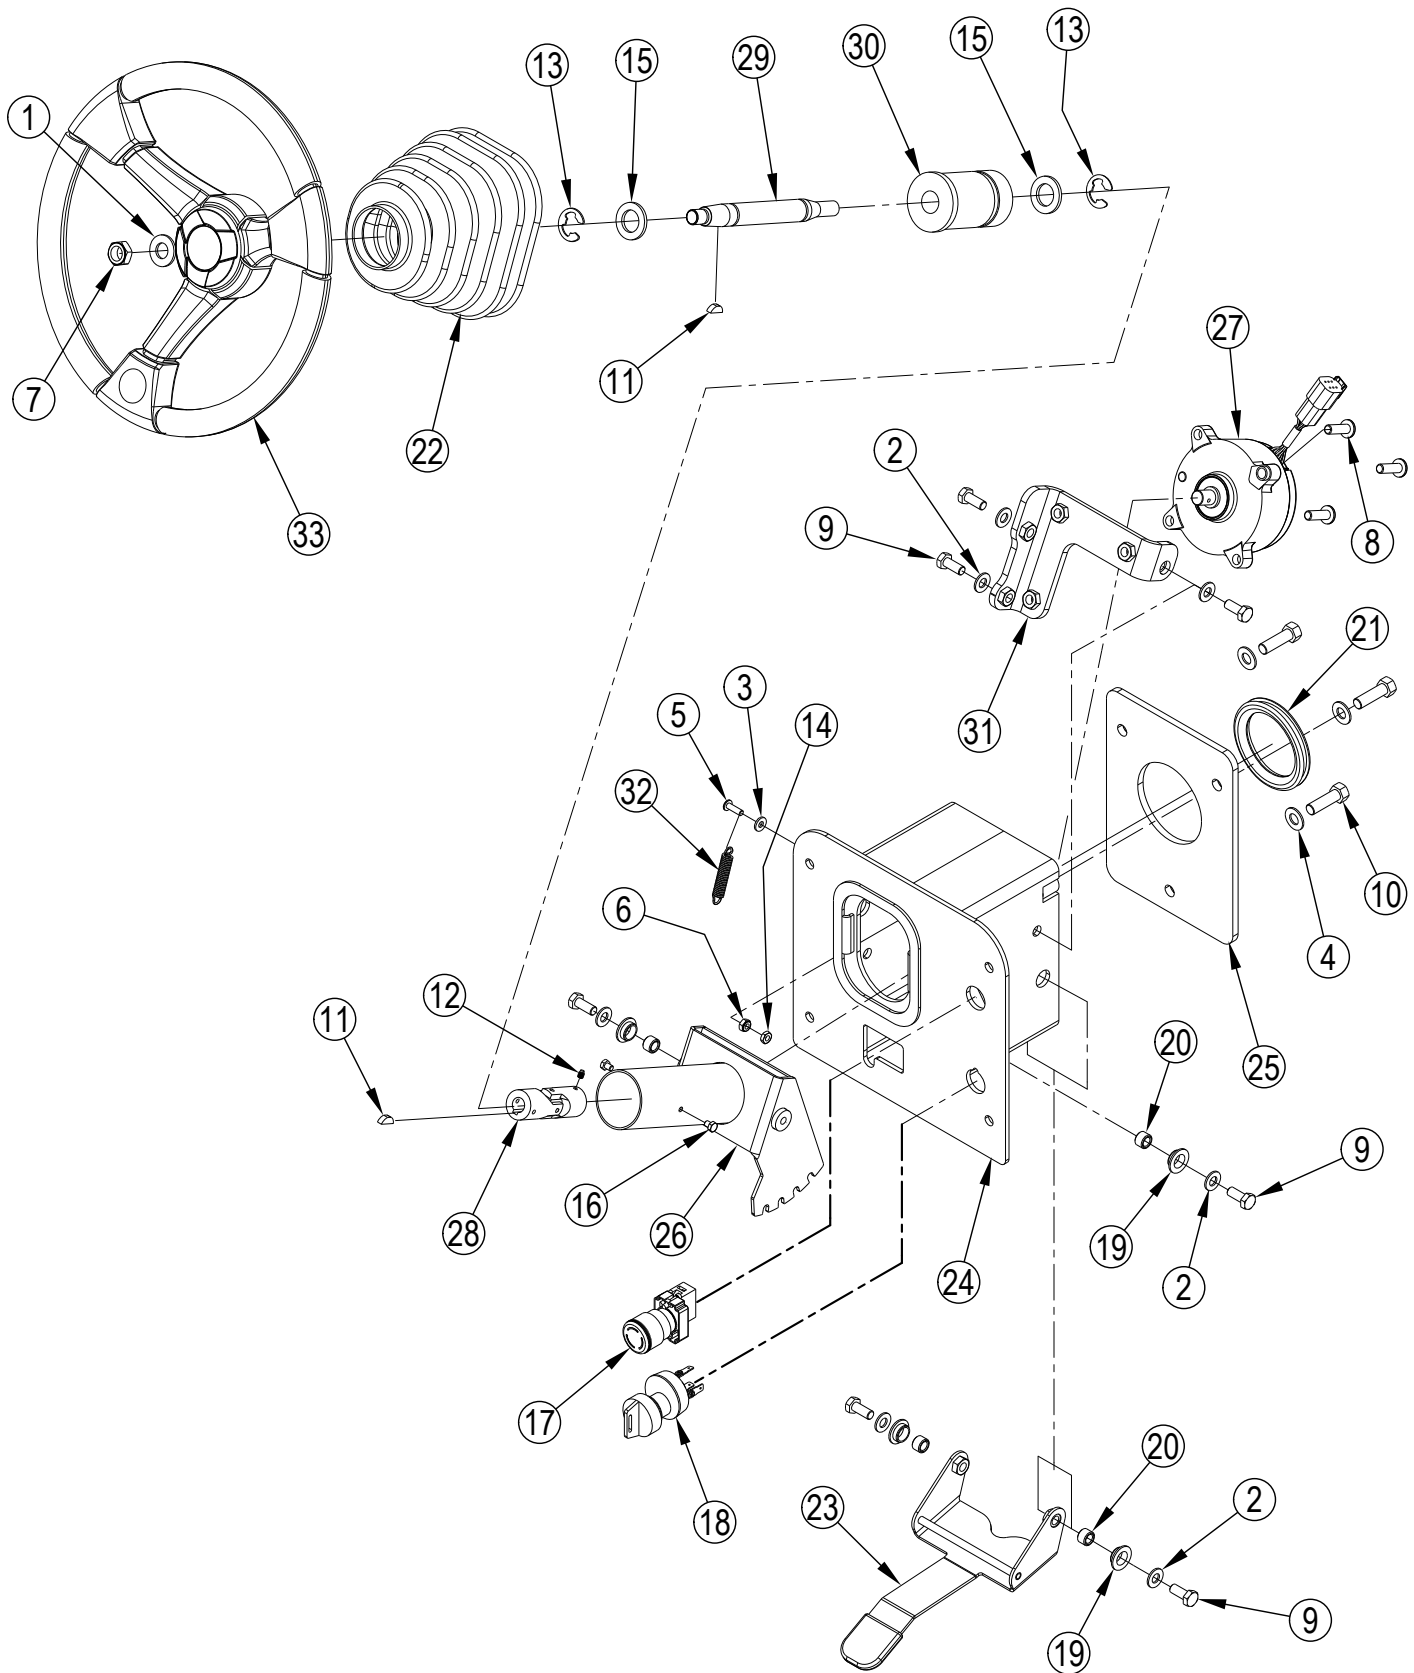

CONTROL SYSTEM-STEERING ASSEMBLY

CONTROL SYSTEM-STEERING ASSEMBLY

Kit	Item	Ref. No.	Qty	Description
K1,K2	1		1	Wsh-Flt Sae 1/2
K1	2		7	Wsh, Flt Sae 5/16
K1	3		1	Wsh, Flt Sae #10
K1	4		3	Wsh, Flt Sae 3/8
K1	5		1	Scr-Pan Phil 10-24 X .62
K1	6		1	Nut, Hex Nyl Loc-Thin 10-24
K1,K2	7		1	Nut, Hex Nyl Loc-Thin 1/2-13
K1	8		3	Scr-Pan Phil Loc 5/16-18 X 1.00
K1	9		7	Scr-Hex Hd Loc 5/16-18x.75
K1	10		3	Scr-Hex Hd Loc 3/8-16x1.25
K1,K2	11		2	Key, Wdf .62 X .19
K1,K2	12		1	Scr-Soc Set-Dog 10-24x.25
K1,K2	13		2	Circlip Xeb .750
K1	14		1	Nut-Hex Machine 10-24
K1,K2	15		2	Wsh, Flt .754 X 1.250 X .120
K1	16		2	Scr, Hex Thd Form 10-24 X .25
	17	56104247	1	Emergency Disconnect SW2
	18	56111109	1	Key Switch Assembly SW1
	19	56413211	4	Bearing, Flange .625 X .500 X .250
	20	56413801	4	Bushing .32x.50x.35
	21	56459362	1	Grommet
	22	56509255	1	Boot-Steering
	23	56511602	1	Tilt Lever Weldment
	24	56511603	1	Steering Mount Weldment
	25	56511604	1	Bracket-Steering Cover-Rear
	26	56511610	1	Steering Column Weldment
	27	56511615	1	Feedback Device-Torque E1
K2	28		1	U-Joint-.5x.5x3.78
K2	29		1	Shaft-Steering
K2	30		1	Bushing-Steering
	31	56511668	1	Tfd Weldment
	32	56511756	1	Spring-Extension-0.37x2.00in
	33	56511869	1	Steering Wheel
Service Kits				
K1	56511892	1	Hardware Kit-Steering Assy	
K2	56511893	1	Steering Shaft Kit