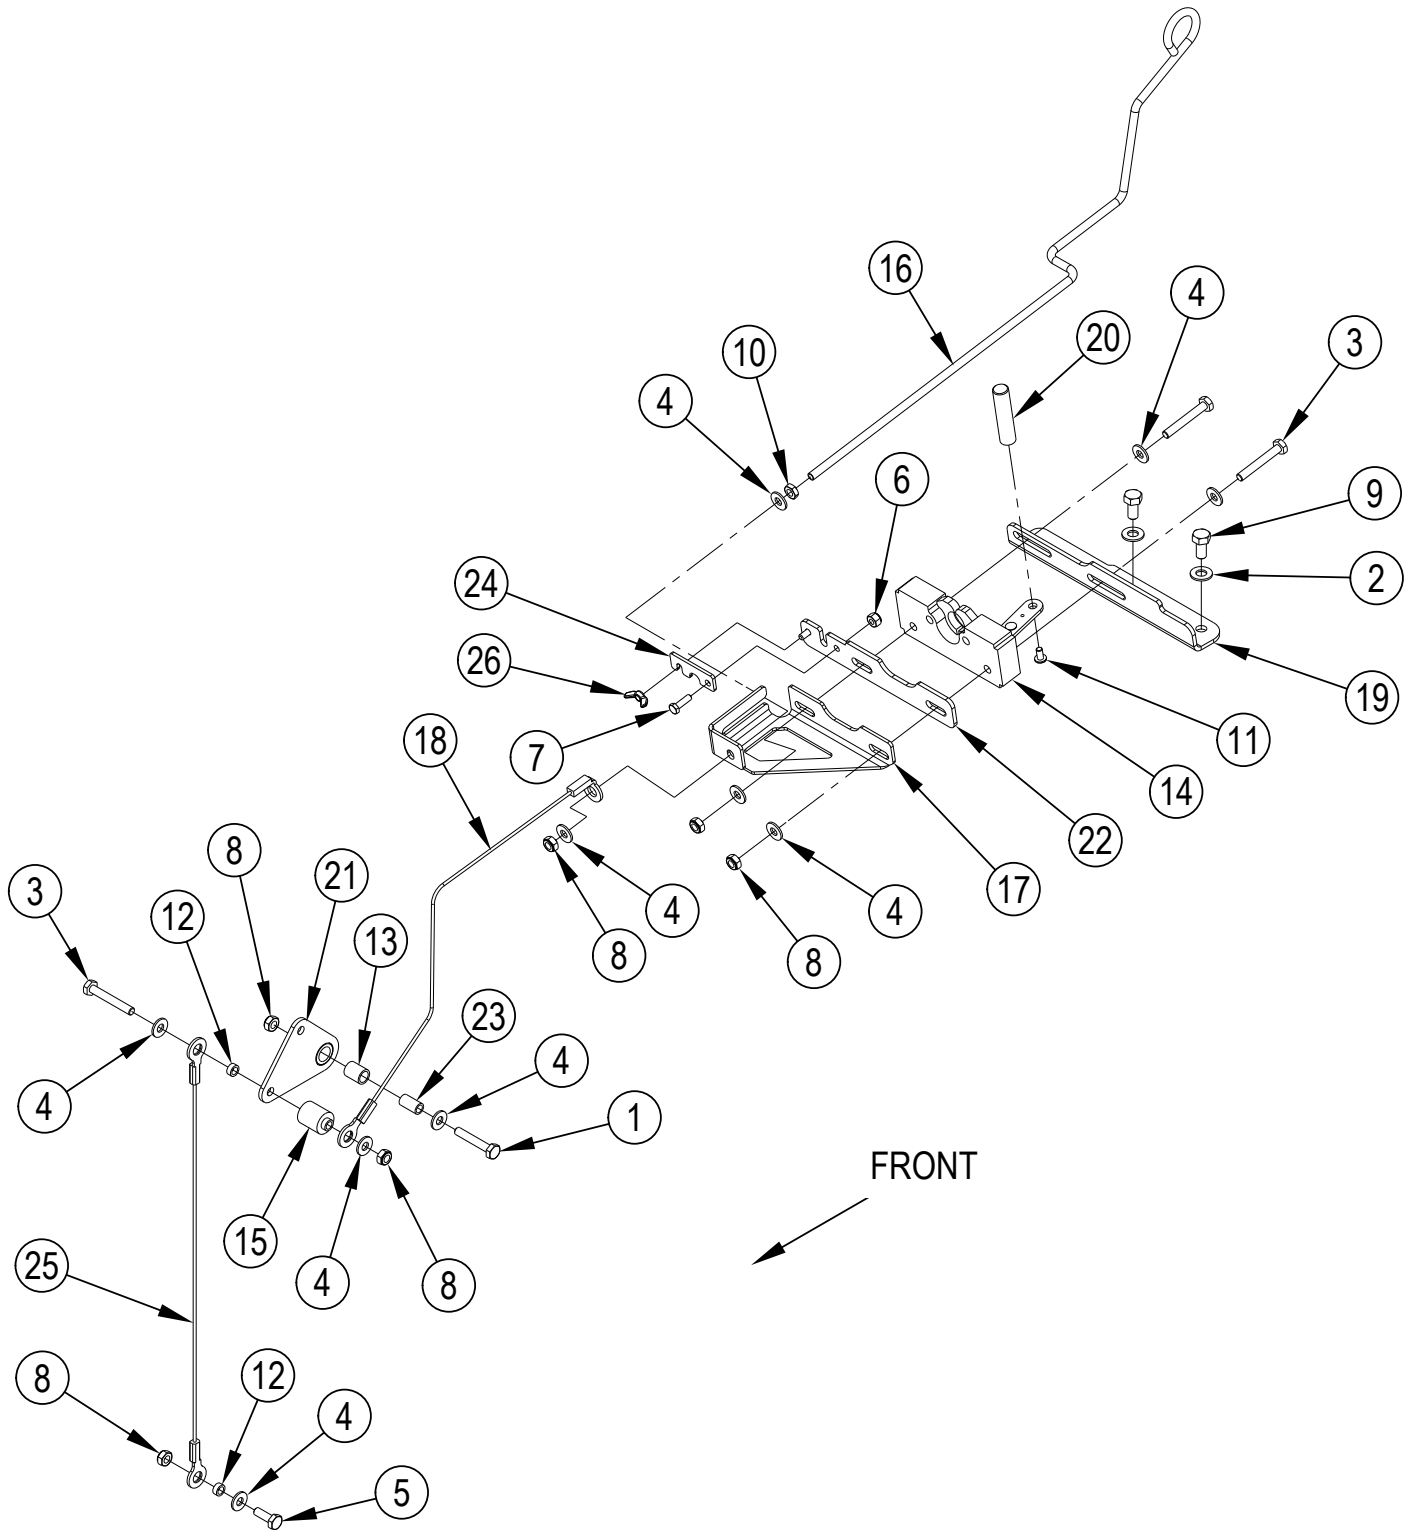

CHASSIS SYSTEM-FUEL CELL PULL ROD ASSEMBLY

CHASSIS SYSTEM-FUEL CELL PULL ROD ASSEMBLY

Kit	Item	Ref. No.	Qty	Description
		56382967	1	Pull Rod Assy-CS7000 FC
K1,K2	1		1	Scr-Hex 1/4-20 X 1.50
K1	2		2	Wsh, Flt SAE 5/16
K2	3		3	Scr-Hex 1/4-20 X 1.75
K1,K2	4		10	Wsh, Flt SAE 1/4
K2	5		1	Scr-Hex 1/4-20 X .75
K1	6		1	Nut, Hex Nyl Loc 10-24
K1	7		1	Scr-Hex 10-24 X .62
K1,K2	8		6	Nut, Hex Nyl Loc-Thin 1/4-20
K1	9		2	Scr-Hex Hd Loc 5/16-18x.62
	10	56009087	1	Nut, Hex Jam 1/4-20
K1	11		1	Scr-Pan Phil Loc 10-24 X .38
K2	12		2	Bushing
K2	13		1	Bearing, .500 X .375 X .625
K1	14		1	Latch, Lh
K2	15		1	Bushing
	16	56382927	1	Pullrod
	17	56382932	1	Bracket-Pull Rod
K2	18		1	Cable Assy-Formed End
K1	19		1	Bracket-Latch
K1	20		1	Pin
K2	21		1	Pivot Weldt
K1	22		1	Bracket-Pull Rod
K2	23		1	Bushing .265 X .375 X .700
K1	24		1	Retainer-Pull Rod
K2	25		1	Cable Assy
K1	26		1	Nut, Wing 10-24

Service Kits

K1	56510732	1	Latch Kit-Engine Cover
K2	56383122	1	Pivot Kit-Pull Rod Fuel Cell