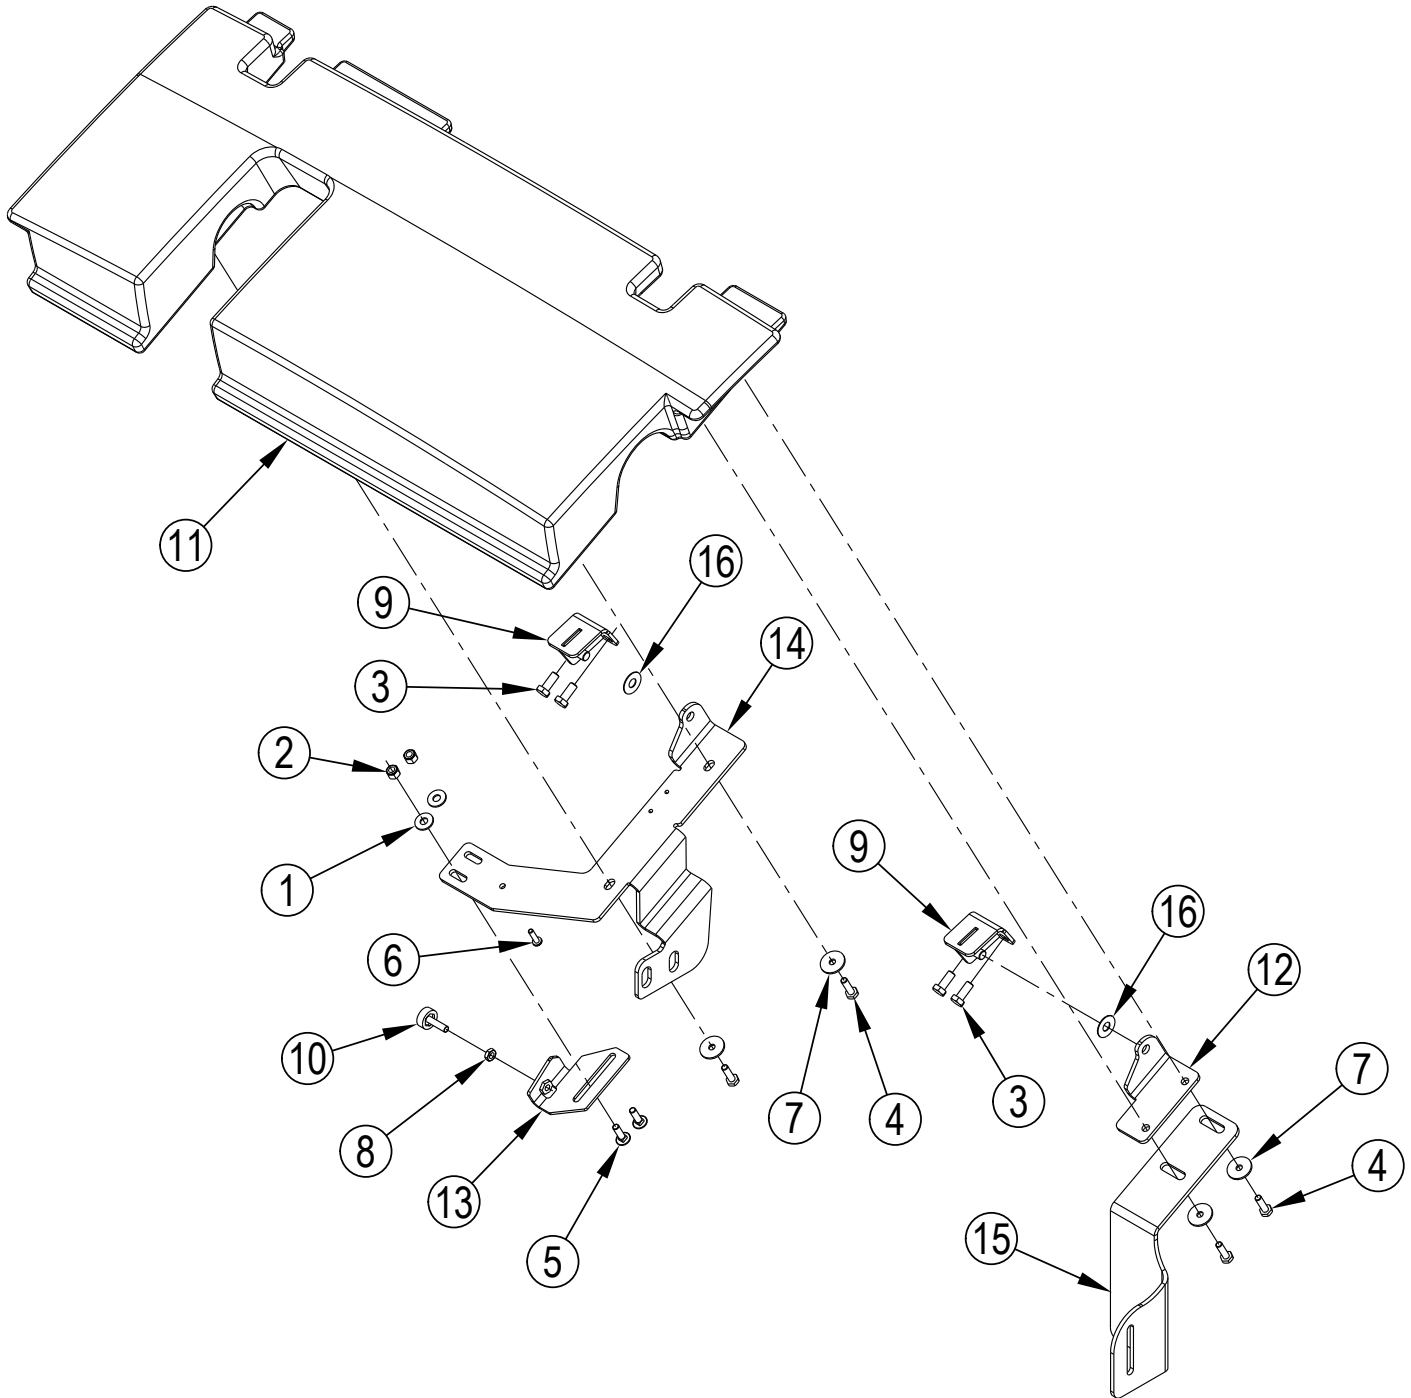

CHASSIS SYSTEM-FRONT ENGINE COVER ASSEMBLY

CHASSIS SYSTEM-FRONT ENGINE COVER ASSEMBLY

Kit	Item	Ref. No.	Qty	Description
		56511740	1	Front Engine Cover Assy
K1	1		2	Wsh, Flt Std 1/4
K1	2		2	Nut, Hex Nyl Loc 1/4-20
K1	3		4	Scr-Hex Hd Loc 5/16-18x.75
K1	4		4	Scr-Hex Hd Loc 1/4-20x.88
K1	5		2	Scr-Carriage 1/4-20 X .88
K1	6		1	Scr, Pan Phil SS Type Ab 10-16 X .75
K1	7		4	Wsh, Flt SS .260 X 1.000 X .074
K1	8		1	Nut, Hex Jam 1/4-20
K1	9		2	Hinge Weldt
K1	10		1	Leg Leveler 1/4-20
	11	56509403	1	Cover-Engine Front
K1	12		1	Bracket-Engine Cover
K1	13		1	Latch Bracket Weldt
K1	14		1	Bracket-Support-Cover
K1	15		1	Bracket-Support-Cover
K1	16		2	Washer 3/8PL.Nylon
<u>Service Kits</u>				
K1	56383002		1	Front Engine Cover Hinge Kit