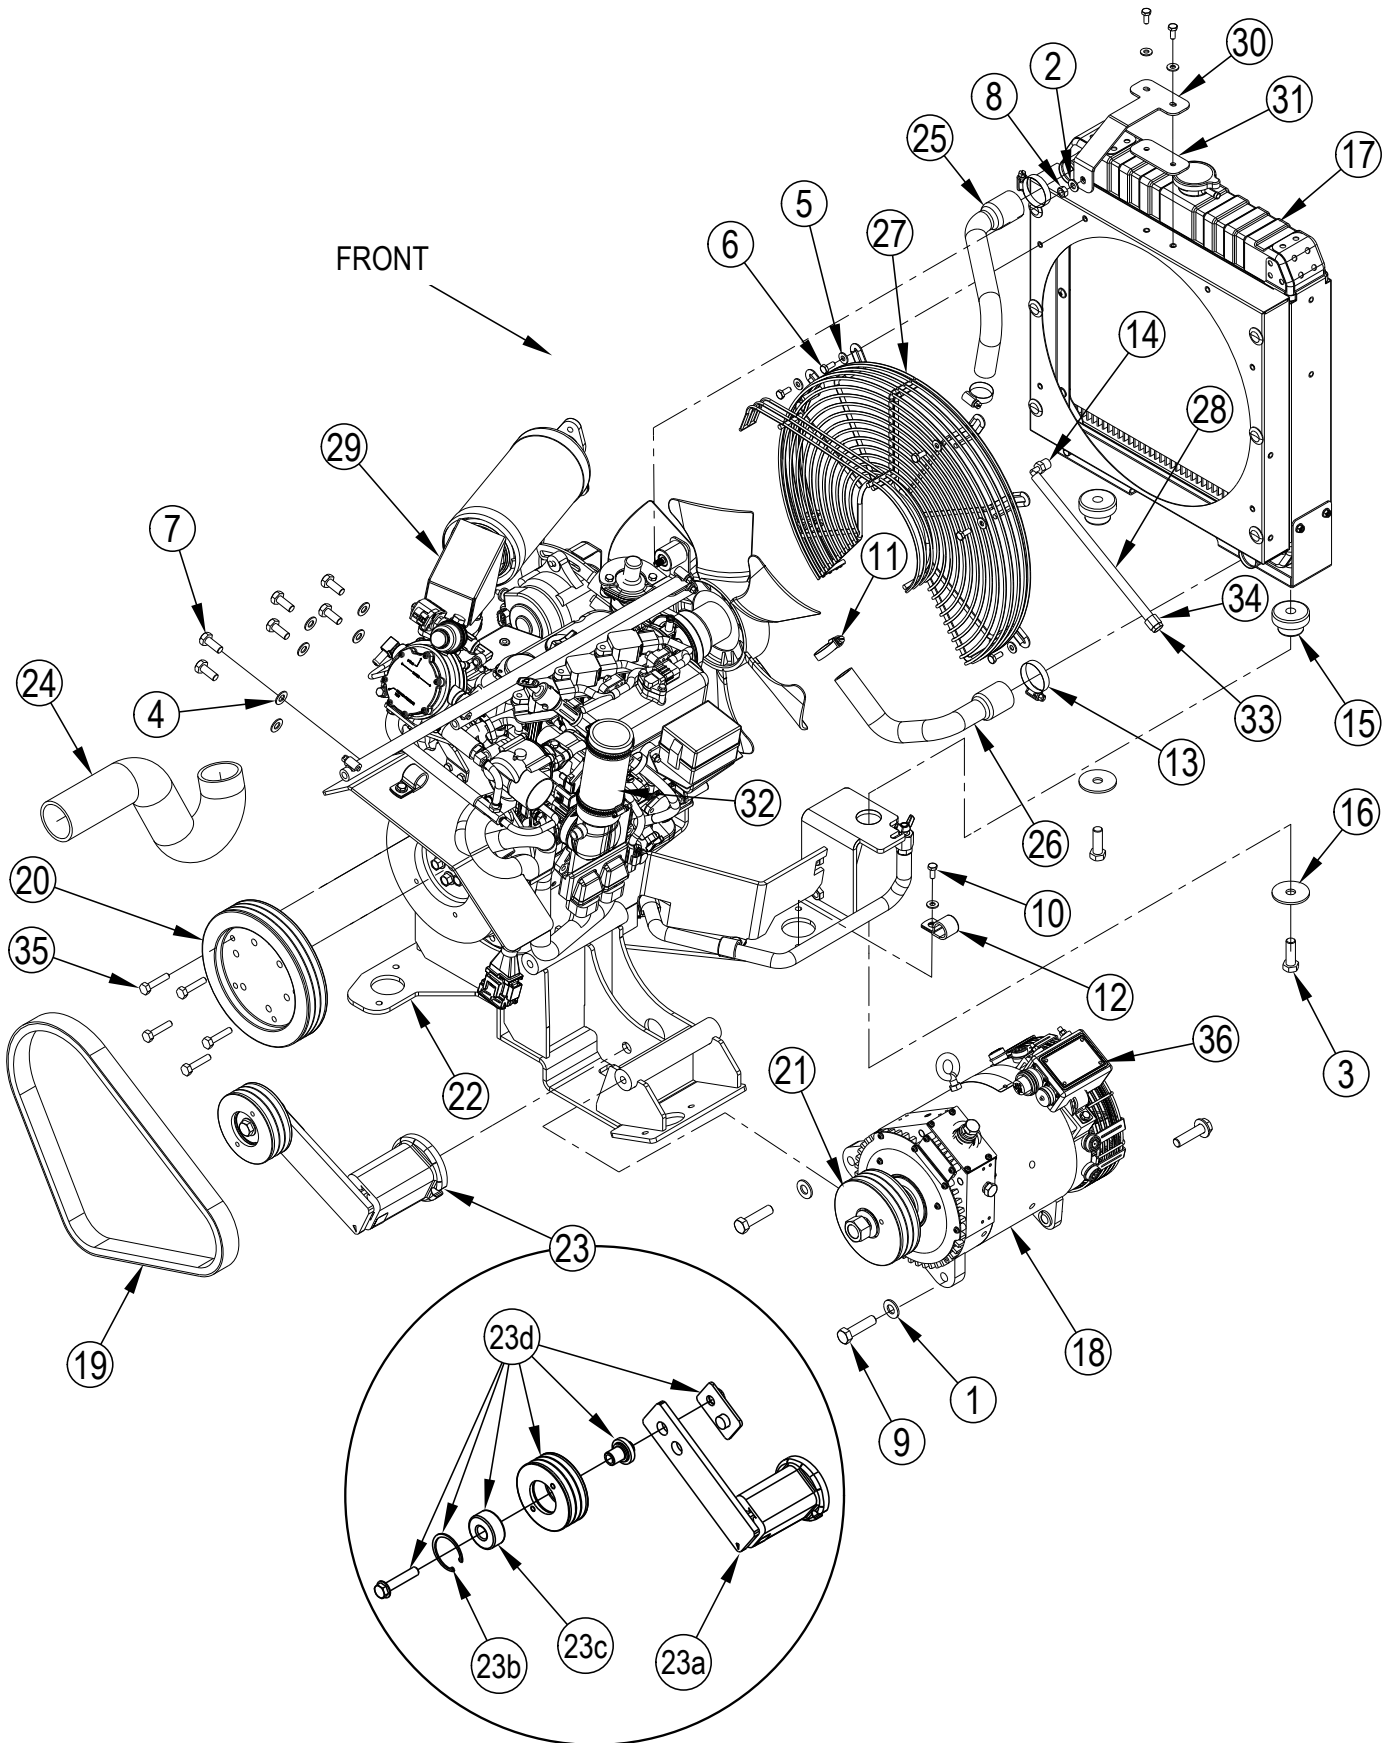

POWER UNIT-LPG LEV

POWER UNIT-LPG LEV

Kit	Item	Ref. No.	Qty	Description
	1	56001879	3	Wsh-Flt Sae 1/2
	2	56001939	1	Wsh, Flt Sae 5/16
	3	56001968	2	Scr-Hex 1/2-13 X 1.50
	4	56002063	12	Wsh, Flt Sae 3/8
	5	56002098	11	Wsh, Flt Sae 1/4
	6	56002922	8	Scr-Hex Hd Loc 1/4-20x.62
	7	56003019	12	Scr-Hex M10-1.25 X 25mm
	8	56003352	1	Nut-Hex M8-1.25
	9	56003740	3	Scr, Hex Thd To Hd 1/2-13 X 2.00
	10	56009250	3	Scr, Hex Thd Form 1/4-20 X .62
	11	56244969	2	Clamp- Hose Sae #12
	12	56412332	3	Clamp, Hose Support
	13	56413839	2	Clamp- Hose Sae #20
	14	56470138	1	Barb, 90 Elbow 1/4 X 1/4npt
	15	56478685	2	Mount, Rubber
	16	56507448	2	Washer, Isolator Tail
	17	56509210	1	Radiator
	18	56511663	1	Alternator-42v G1
	[ ]	56511632	1	Sheave-3V x 5.00 (for 56511663 in LPG)
	19	56509442	1	Belt-3vx X 45.0
	20	56509443	1	Sheave-3v X 8.00
	21	56511632	1	Sheave-3v X 5.00
	22	56509570	1	Eng/Alt Mnt Weldt
	23		1	Tensioner Assy
	23a	56509923	1	Tensioner-Automatic (for Tensioner Assy)
	23b	56003314	1	Ring Ret Int Type Ho 2.047 Dia (for Tensioner Assy)
	23c	56509716	1	Bearing (for Tensioner Assy)
	23d	56510854	1	Idler Pulley Kit (for Tensioner Assy)
	24	56510090	1	Hose-Air Cleaner
	25	56510128	1	Hose-Radiator
	26	56510129	1	Hose-Radiator
	27	56510484	1	Fan Guard Assy-Lpg
	28	56510958	1	Hose-Coolant
	29		1	Engine Assembly-Lpg Lev (See pages 52 and 53)
	30	56511513	1	Bracke-Radiator Support
	31	56511515	1	Shim-Radiator Support
	32	56511520	1	Hose Assembly-Intake
	33	56740136	1	Plug, Pipe
	34	56756360	1	Barb,Hose Female
	35	2-00-06532	5	Hhc, M8 X 1.25 X 40mm
	36	56383568	1	Voltage Regulator Kit-42v

[ ] = Not Shown