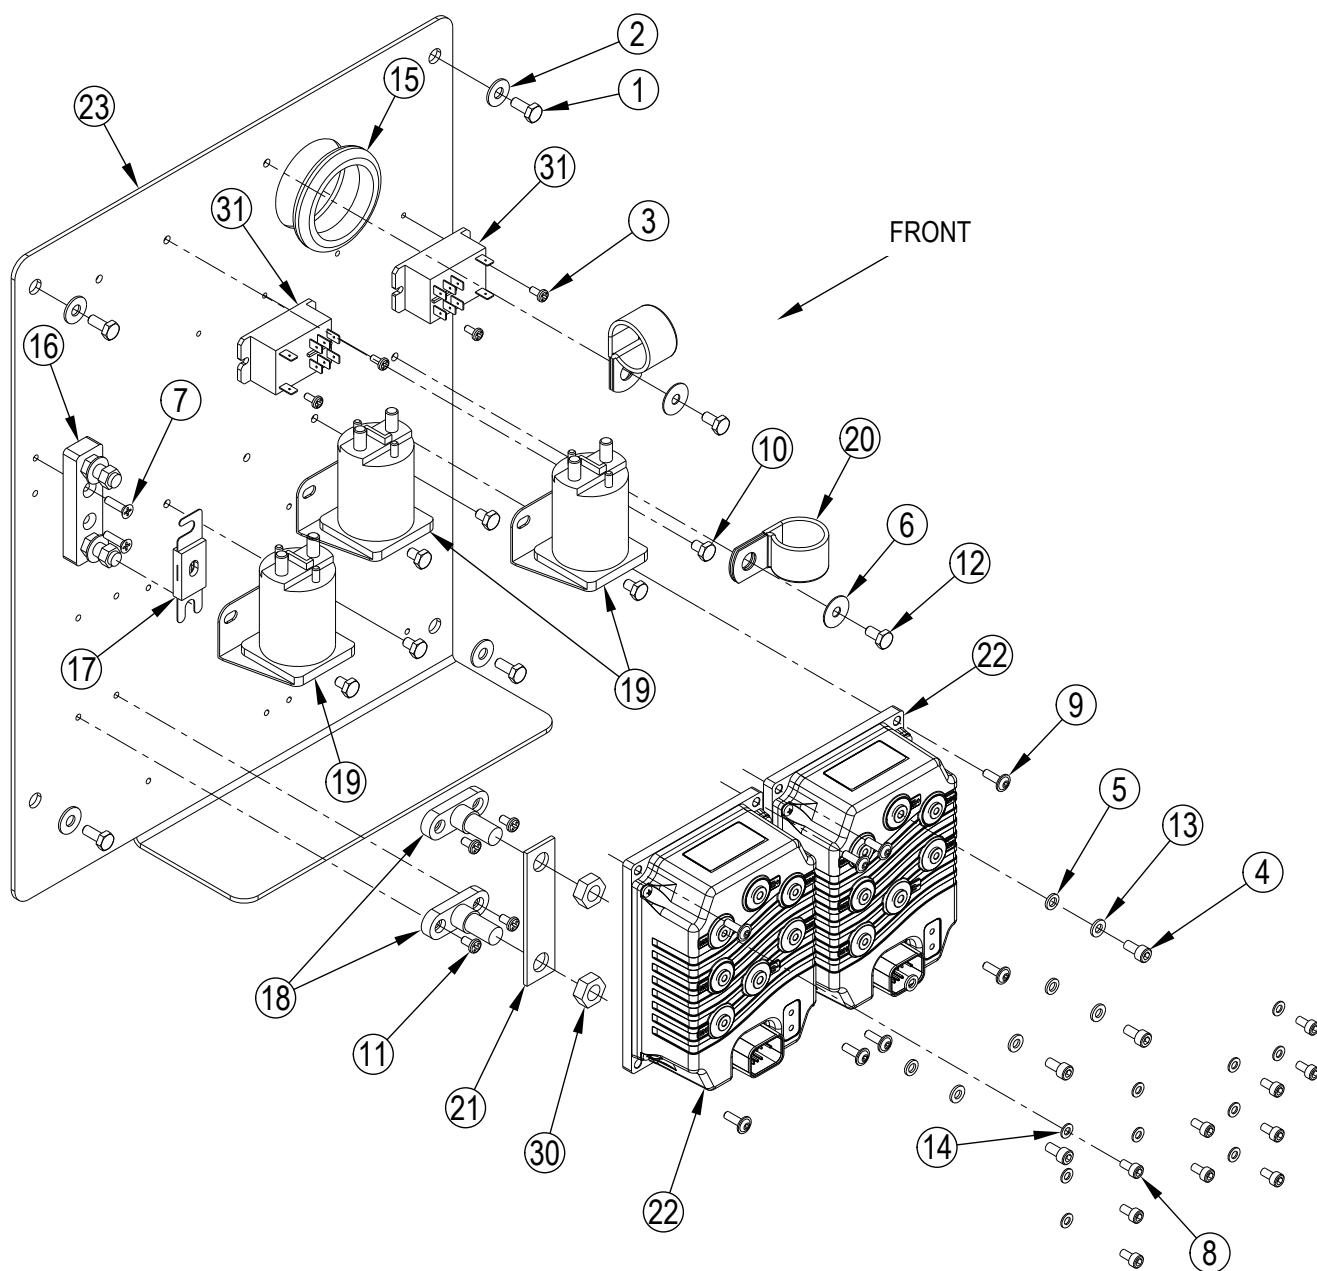

ELECTRICAL SYSTEM-CONTACTOR PANEL ASSEMBLY

Kit	Item	Ref. No.	Qty	Description
	1	56001836	4	Scr-Hex 1/4-20 X .62
	2	56001906	4	Wsh, Flt Std 1/4
	3	56002523	4	Scr, Pan Phil Thd Form 8-32 X .38
	4	56003357	4	Scr Soc Thd To Hd M6 X 12.0
	5	56003547	4	Wsh, Flt 6.4m X 11mm X 1.6mm
	6	56003585	2	Wsh-Flt .281x.875x.036
	7	56003681	2	Scr, Flt Phil Thd Form 10-24x.75
	8	56004009	10	Scr Soc M5-0.8x10
	9	56004019	8	Scr M5x16 Iso7380-2 Flg Blk Zn
	10	56009019	6	Scr, Hex Thd Form 1/4-20 X .38
	11	56009030	4	Scr, Pan Phil Thd Form 10-24 X .38
	12	56009033	2	Scr, Hex Thd Form 1/4-20 X .50
	13	56009188	4	Wsh Int Shprf 6mm
	14	56009255	10	Wsh Int Shprf 5mm
	15	56262531	1	Grommet
	16	56303295	1	Fuse Block

Kit	Item	Ref. No.	Qty	Description
	17	56303297	1	Fuse, 400 Amp F1
	18	56303298	2	Stud Type Junction Block
	19	56395453	3	Contactor-36 Volt 200 Amp K2 / K3 / K4
	20	56409463	2	Clamp, 1.25 Hose Support
	21	56510259	1	Bus Bar-Ground
	22	56511622	2	Module-Power A3
	23	56511634	1	Panel-Electrical
	[24]	56511648	1	Harness-Engine Bonding
	[25]	56511724	1	Cable-6 Awg X 5.50
	[26]	56511725	1	Cable- 6 Awg X 9.00
	[27]	56511726	1	Cable-1 Awg X 9.00
	[28]	56511729	1	Cable-6 Awg X 10.50
	[29]	56511730	1	Cable-6 Awg X 15.50
	30	2-00-00591	2	1/2-20 Hex Jam Nut
	31	40892A	2	Relay Dpdt 36vdc K1 / K5