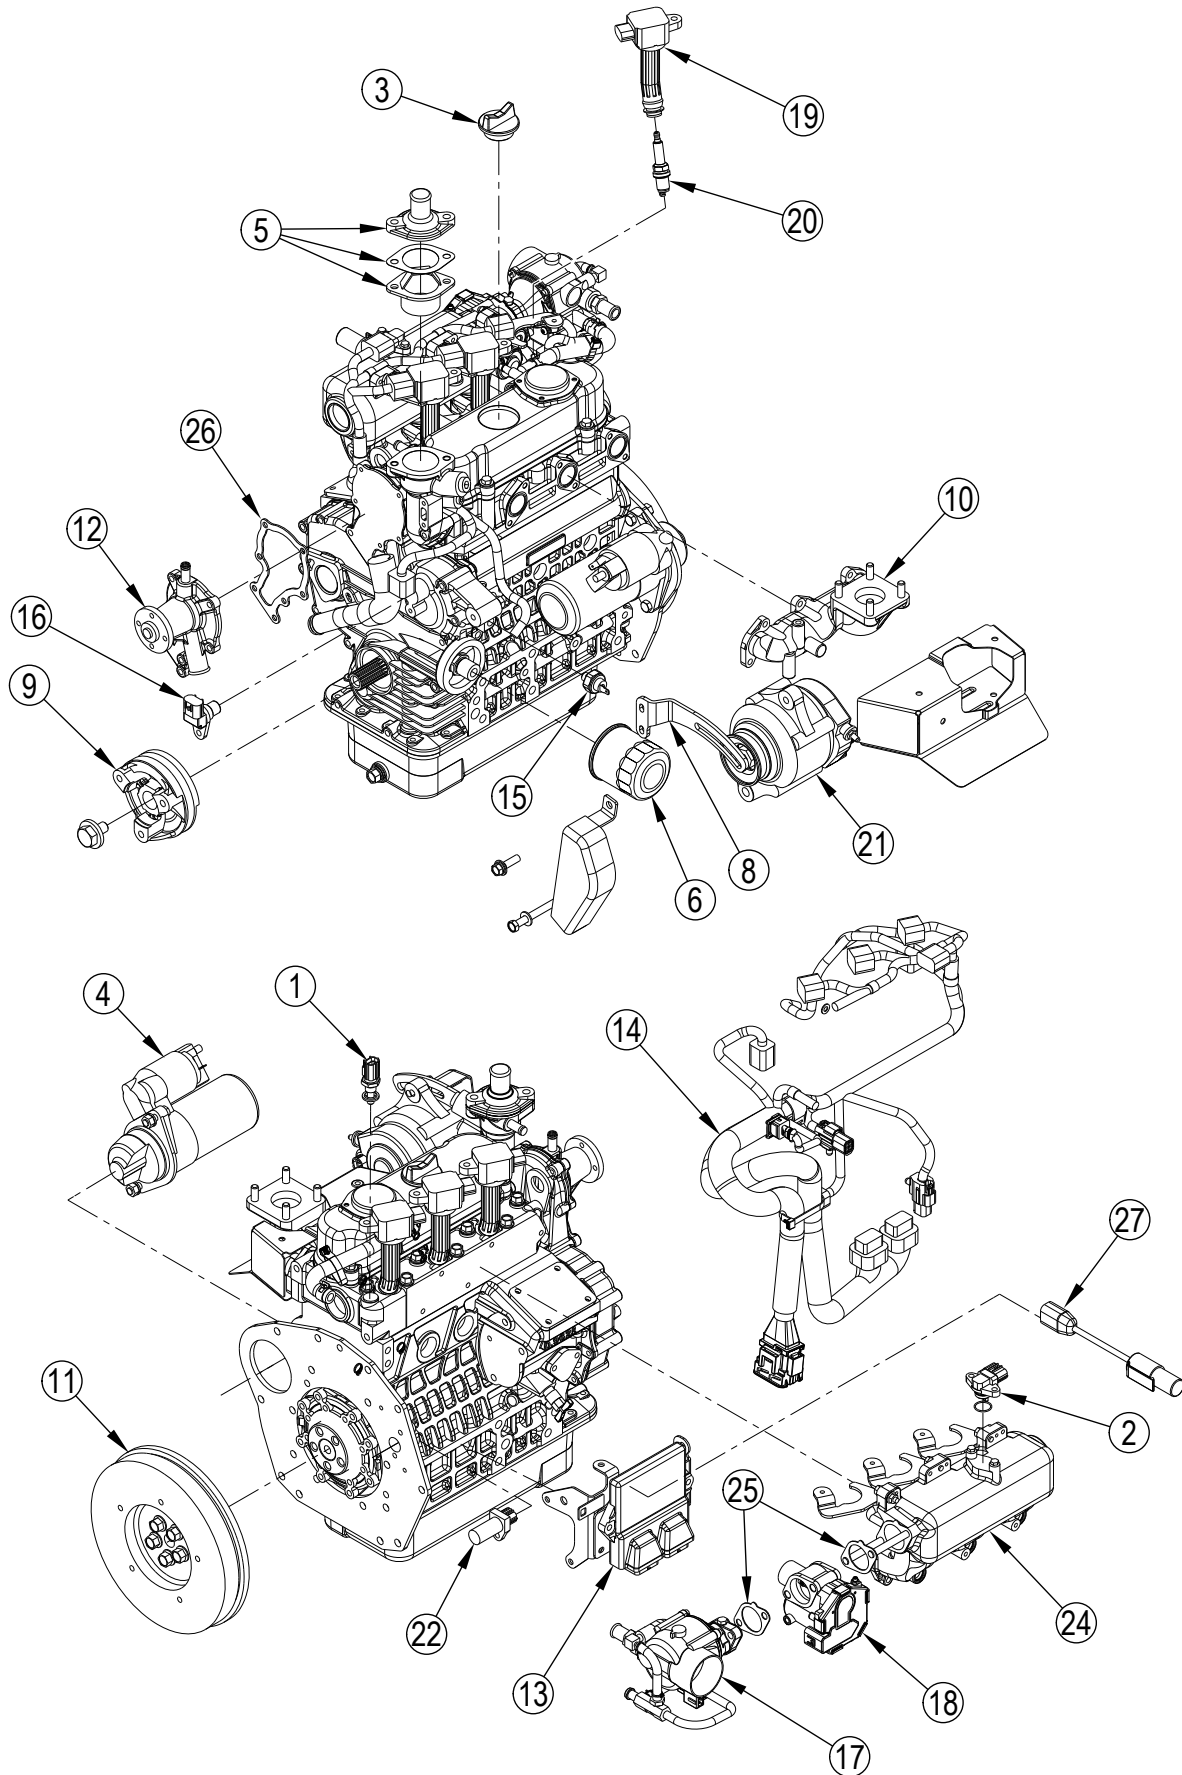

ENGINE BASE-REPLACEMENT PARTS-LPG LEV

ENGINE BASE-REPLACEMENT PARTS-LPG LEV

Kit	Item	Ref. No.	Qty	Description
	1	56107721	1	Water Temp Sensor W/Seal
	2	56107744	1	Tmap Sensor
	3	56383025	1	Cap-Oil Fill
	4	56508440	1	Starter Assembly
	5	56508454	1	Thermostat Kit
	6	56511572	1	Filter-Oil-Wg972 Efi Engine
	[7]	56511566	1	Upper Engine Gasket Kit-Wg972
	8	56510978	1	Bracket-Alternator Adj
	9	56510979	1	Pulley-Crankshaft
	10	56511546	1	Manifold-Exhaust-Wg972 Engine
	11	56511547	1	Flywheel-Wg972 Engine
	12	56511549	1	Pump-Water-Wg972 Engine
	13	56511550	1	Ecu-Wg972 Engine
	14	56511551	1	Harness-Engine Control
	15	56511552	1	Switch-Oil Pressure-Wg972 Eng
	16	56511553	1	Sensor-Cam Position
	17	56511554	1	Mixer
	18	56511555	1	Throttle Body
	19	56511556	3	Ignition Coil
	20	56511557	3	Spark Plug-Lev Wg972 Engine
	21	0775-295	1	Alternator With Pulley 40a
	22	2-00-06354	1	Crank/Rpm Sensor
	[23]	56511573	1	Bottom Engine Gasket Kit-Wg972
	24	56511548	1	Manifold-Intake Wg972
	25	56511571	2	Gasket-Throttle Body
	26	56511574	1	Gasket-Water Pump-Wg972 Engine
	27	56511575	1	Cable-Ecom Adaptor

[ ] = Not Shown