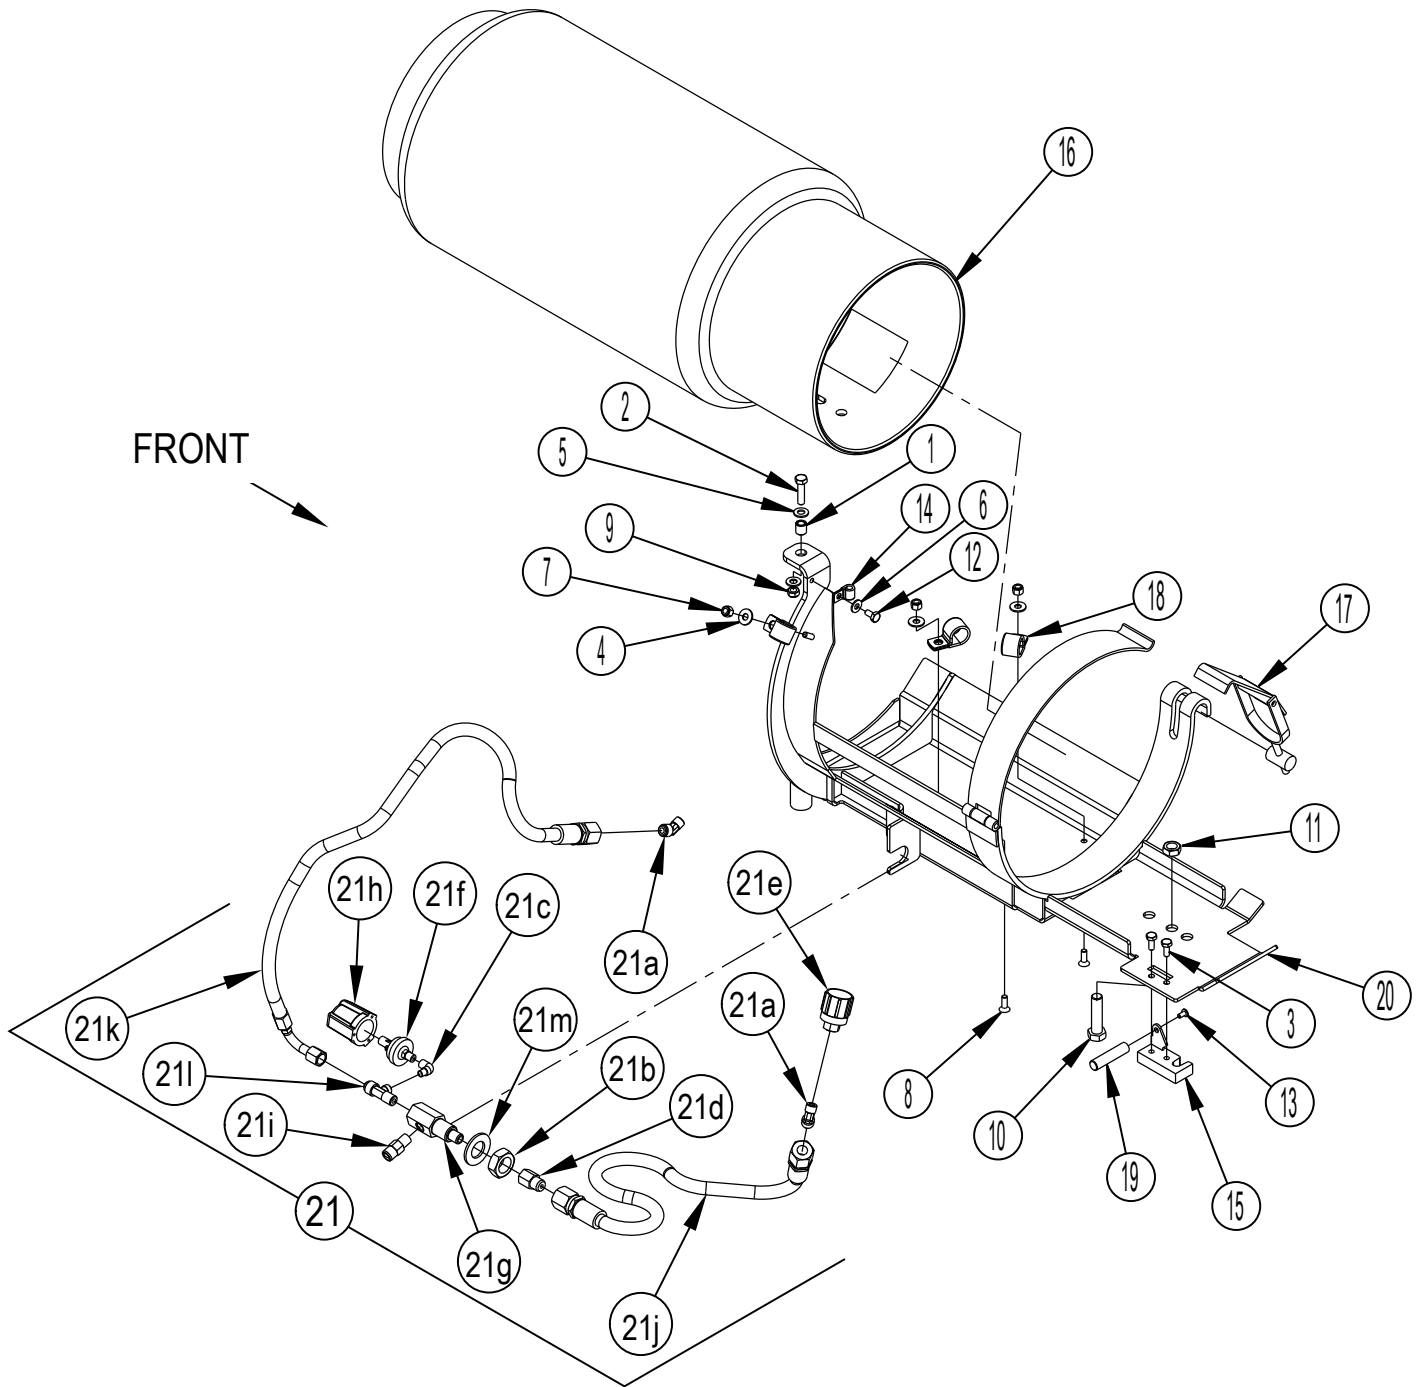

LPG TANK ASSEMBLY

LPG TANK ASSEMBLY

<u>Kit</u>	<u>Item</u>	<u>Ref. No.</u>	<u>Qty</u>	<u>Description</u>
K2	1		1	Bushing
K2	2		1	Scr, Hex 5/16-18 X 1.25
K2	3		2	Scr, Hex 1/4-20 X .62
K2	4		3	Wsh, Flt Std 1/4
K2	5		2	Wsh, Flt SAE 5/16
K2	6		1	Wsh, Flt SAE 1/4
K2	7		3	Nut, Hex Nyl Loc 1/4-20
K2	8		2	Scr, Flt Phil 1/4-20 X .75
K2	9		1	Nut, Hex Nyl Loc-Thin 5/16-18
K2	10		1	Scr, Hex Thd To Hd 1/2-13 X 2.00
K2	11		1	Nut, Hex Jam 1/2-13
K2	12		1	Scr, Hex Thd Form 1/4-20 X .50
K1,K2	13		1	Scr, Pan Phil Loc 10-24 X .38
	14	56323260	1	Clamp, Hose Support
K1	15		1	Latch, Rh
	16	56456590	1	L.P. Tank, 33lb.
	17	56481997	1	Toggle
	18	56496276	3	Clamp, Hose Support
K1	19		1	Pin
	20	56509746	1	Fuel Tank Mt Weldt-P
	21	56510095	1	LP Filter Assembly
	21a	56456598	2	Elbow,45 Male 45 Flared
	21b	56002615	1	Nut, Hex Jam 7/8-14
	21c	56111309	1	Elbow, 90 Street
	21d	56305505	1	Adapter-SAE 45 Deg.
	21e	56369675	1	Coupler-Female
	21f	56418381	1	Switch-N.C. Pressure
	21g	56418934	1	Fitting-Bulkhead
	21h	56419241	1	Dust Boot
	21i	56456624	1	Vent-1/4 Npt
	21j	56510298	1	LPG Hose Assy
	21k	56384953	1	LPG Hose Assy
	21l	56900921	1	Tee 1/4 Npt X 1/8 Npt X 3/8 Jic
	21m	56002228	1	Wsh Flt SAE 7/8
Service Kits				
K1	56510798		1	Latch Kit-LPG Tank Assy
K2	56510799		1	Hardware Kit-LPG Tank Assy