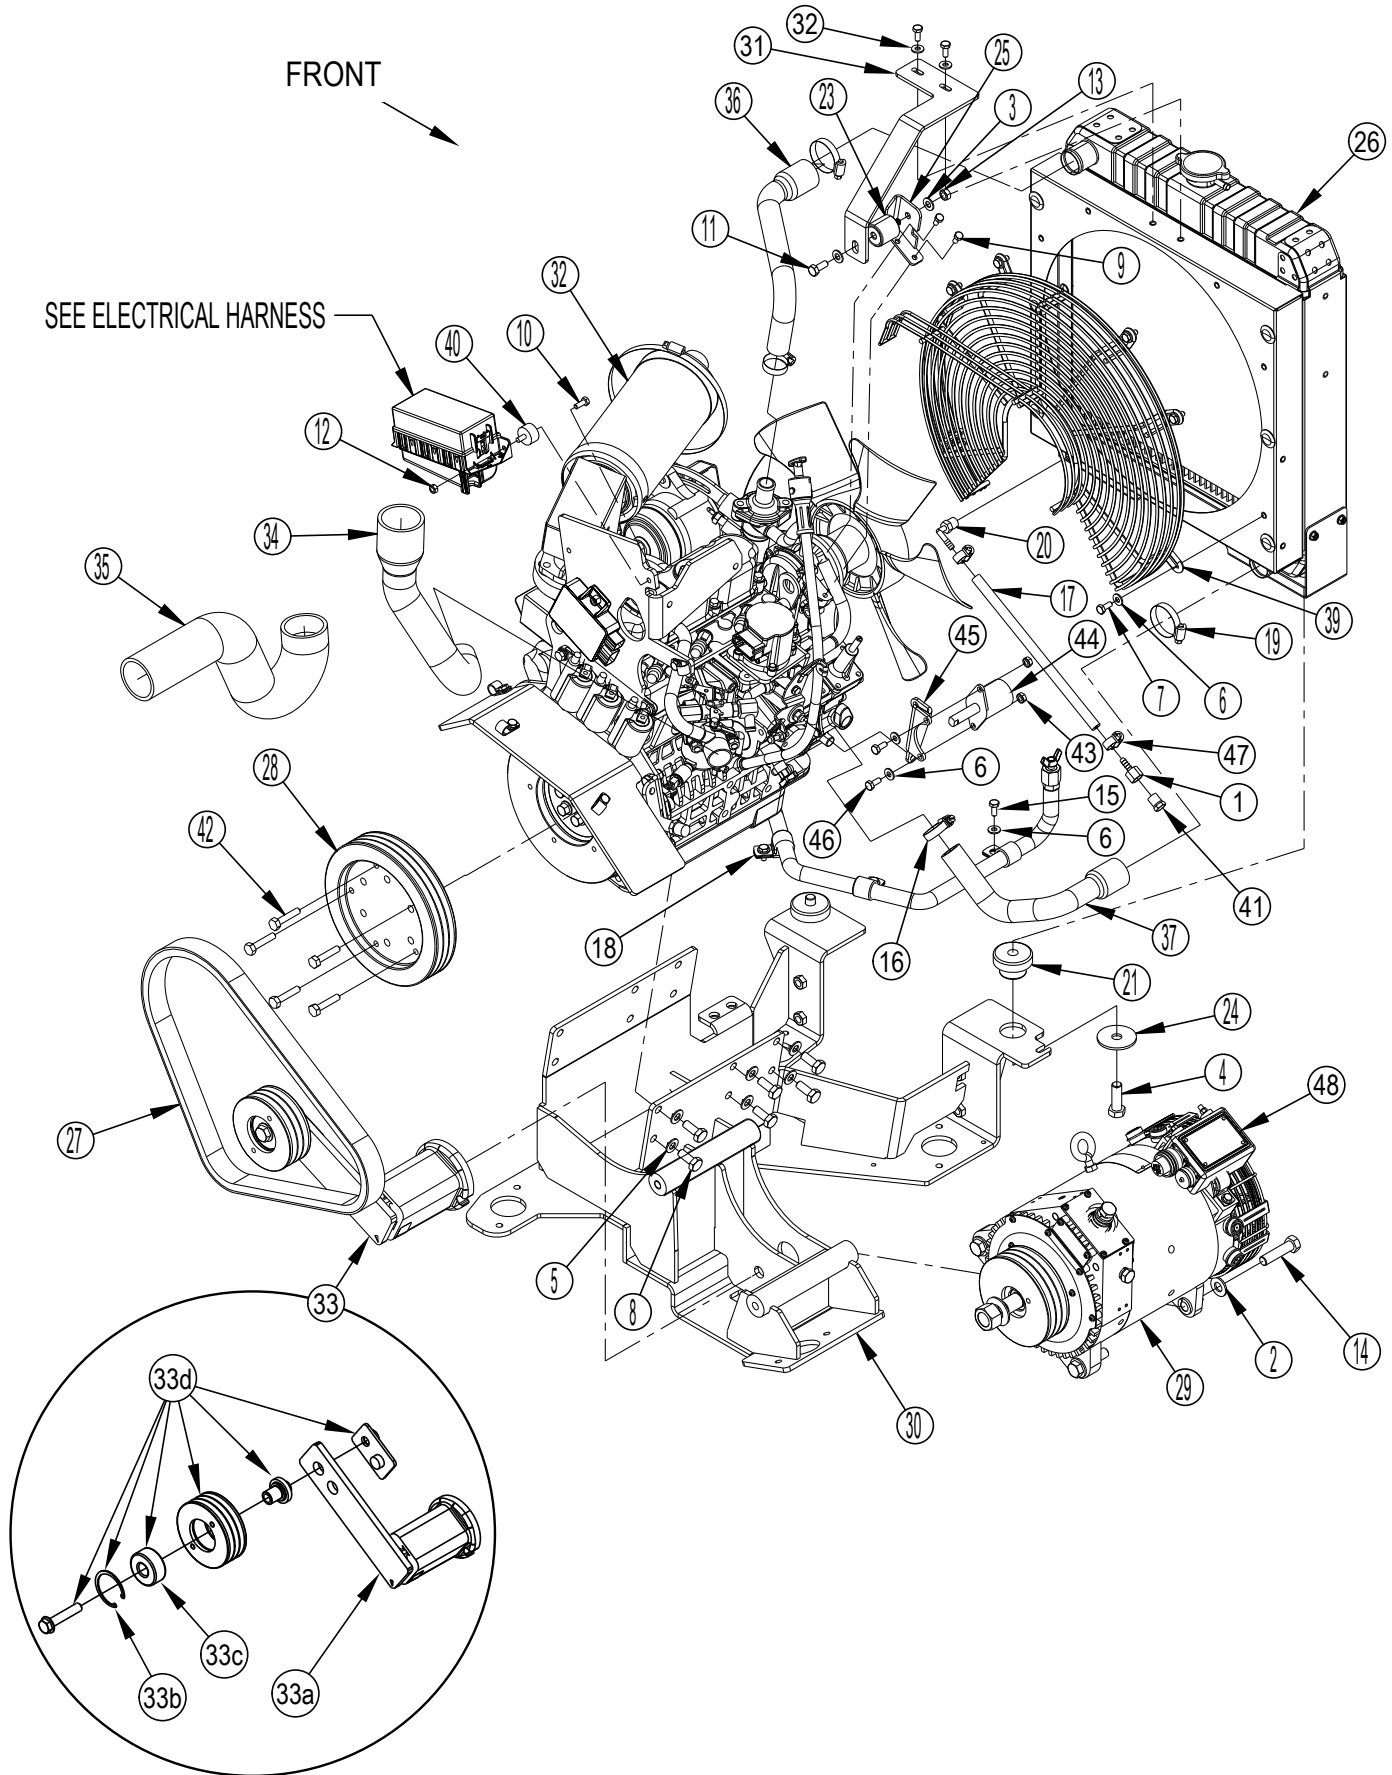

ENGINE ASSEMBLY-GASOLINE-PETROL

ENGINE ASSEMBLY-GASOLINE-PETROL

Kit	Item	Ref. No.	Qty	Description
	1	56756360	1	Barb. Hose Female
	2	56001879	3	Wsh-Flt SAE 1/2
	3	56001939	2	Wsh. Flt SAE 5/16
	4	56001968	2	Scr. Hex 1/2-13 X 1.50
	5	56009112	12	Wsh Int Shprf 3/8
	6	56002098	11	Wsh. Flt SAE 1/4
	7	56002922	8	Scr. Hex Hd Loc 1/4-20x.62
	8	56003019	12	Scr-Hex M10-1.25 X 25mm
	9	56003155	2	Scr-Hex M6-1 X 12mm
	10	56003174	2	Scr. Hex Thd To Hd M6-1 X 16mm
	11	56003179	1	Scr. Hex Thd To Hd M8-1.25 X 20mm
	12	56003350	2	Nut, Hex M6-1
	13	56003352	1	Nut, Hex M8-1.25
	14	56003740	3	Scr. Hex Thd To Hd 1/2-13 X 2.00
	15	56009250	3	Scr. Hex Thd Form 1/4-20 X .62
	16	56131601	2	Clamp- Hose SAE #16
	17	56510958	1	Hose-Coolant
	18	56412332	3	Clamp. Hose Support
	19	56413839	2	Clamp- Hose SAE #20
	20	56470138	1	Barb. 90 Elbow 1/4 X 1/4npt
	21	56478685	2	Mount, Rubber
	[22]	56504531	1	Harness-Ignition-Df-Wg972
	23	56507372	1	Isolator-Engine
	24	56507448	2	Washer, Isolator Tail
	25		1	Bracket, Upper Radiator Iso Mount
	26	56509210	1	Radiator
	27	56509442	1	Belt-3vx X 45.0
	28	56509443	1	Sheave-3v X 8.00
	29	56511663	1	Alternator-42VDC-10KW G1
	[ ]	56511632	1	Sheave-3V x 5.00 (for 56511663)
	30	56509570	1	Eng/Alt Mnt Weldt
	31	56509809	1	Bracket-Radiator
	32		1	Petrol Engine Assy (See pages 44 and 45)
	33		1	Tensioner Assy
	33a	56509923	1	Tensioner-Automatic (for Tensioner Assy)
	33b	56003314	1	Ring Ret Int Type Ho 2.047 Dia (for Tensioner Assy)
	33c	56509716	1	Bearing (for Tensioner Assy)
	33d	56510854	1	Idler Pulley Kit (for Tensioner Assy)
	34	56510078	1	Hose-Air Cleaner
	35	56510090	1	Hose-Air Cleaner
	36	56510128	1	Hose-Radiator
	37	56510129	1	Hose-Radiator
	[38]	56511877	1	Harness-Kubota Df972
	39	56510484	1	Fan Guard Assy-Lpg
	40	56510718	2	Isolator-Relay Box
	41	56740136	1	Plug, Pipe
	42	56003361	5	Scr Hex Hd M8 X 35.0
	43	56002561	2	Nut Hex W/SHRPF 1/4/20
	44	56511222	1	Solenoid-Choke
	45	56511221	1	Bracket-Choke Solenoid
	46	56001836	2	Scr Hex 1/4-20 X .62
	47	56756364	2	Clamp Hose SAE 4

[ ] = Not Shown