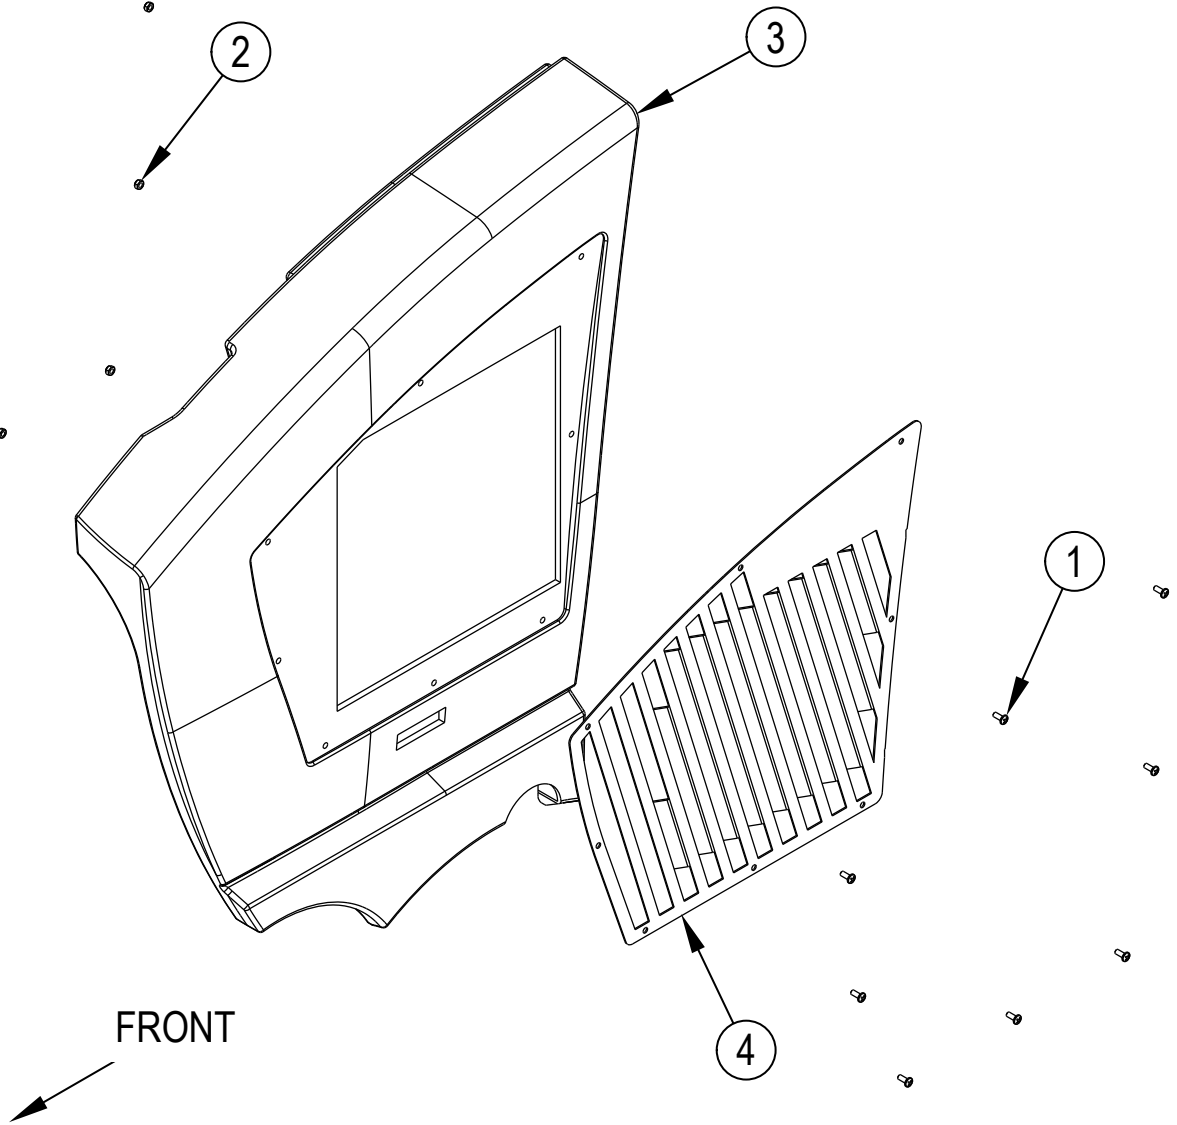

CHASSIS SYSTEM-LEFT COVER ASSEMBLY

CHASSIS SYSTEM-LEFT COVER ASSEMBLY

Kit	Item	Ref. No.	Qty	Description
		56509851	1	Left Cover Assy
	1	56002989	8	Scr-Pan Phil SS 1/4-20 X .62
	2	56002850	8	Nut, Hex Nyl Loc-Thin SS 1/4-20
	3	56509852	1	Cover-Left
	4	56510606	1	Grille