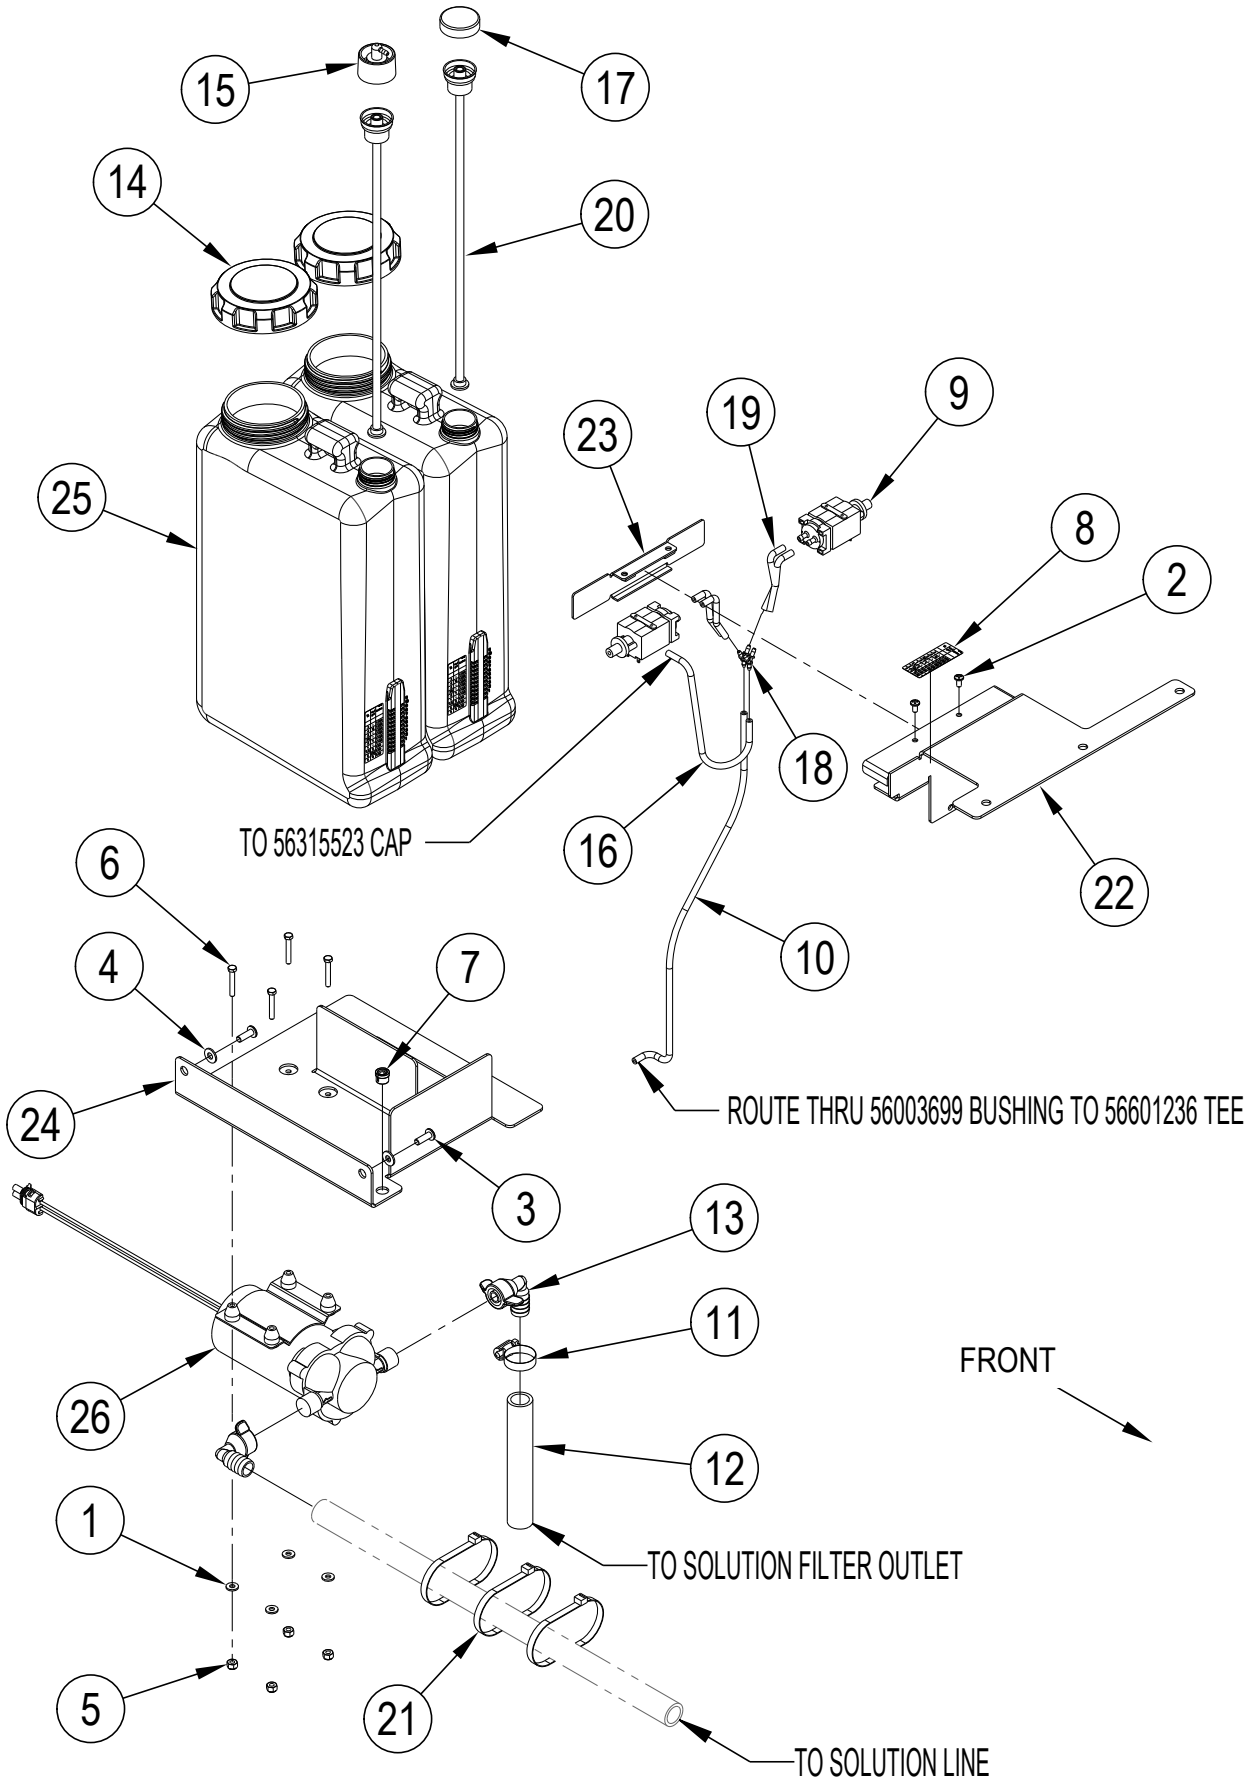

ECOFLEX™ ASSEMBLY

ECOFLEX™ ASSEMBLY

Kit	Item	Ref. No.	Qty	Description
		56511838	1	Onboard Chemical Assy (1-26)
K2	1		4	Wsh, Flt Sae #10
K2	2		2	Scr-Pan Phil 10-24 X .38
K2	3		2	Scr-Pan Phil 1/4-20 X .75
K2	4		2	Wsh, Flt Sae 1/4
K2	5		4	Nut, Hex Nyl Loc 10-24
K2	6		4	Scr-Hex 10-24 X 1.25
K2	7		1	Bushing, 1/4 Id Snub
K2	8		1	Decal-Chemical Ratio
K1	9		2	Pump, Detergent, 12v M19 / M20
K1	10		1	Hose 1/8 Id X 32 Lg
K3	11		1	Clamp- Hose Sae #12
K3	12		1	Hose, Spiral .750 X 6"
K3	13		2	Elbow Poly 1/2 X 3/4
K4	14		2	Cap, Raw
	15	56315523	1	Cap Dry Break 1/8 Barb
K1	16		1	Hose-Chemical Resistant-7.50
K4	17		1	Cap, 38mm Buttress
K1	18		2	Fitting, Y, Barb, .125
K1	19		4	Hose-Chem Resistant-5.00
K4	20		2	Insert, Dry Break
K3	21		3	Tie, Cable
K2	22		1	Pump Mnt Weldt
K2	23		1	Cover Weldt
K2	24		1	Pump Support Weldt
K4	25		2	Chemical Bottle Assy
	26	56511834	1	Pump-36vdc-Water M23

Service Kits

K1	56510888	1	Detergent Pump Kit
K2	56510889	1	Bracket / Hardware Kit
K3	56510891	1	Hose / Fitting Kit
K4	56510892	1	Chemical Bottle Kit