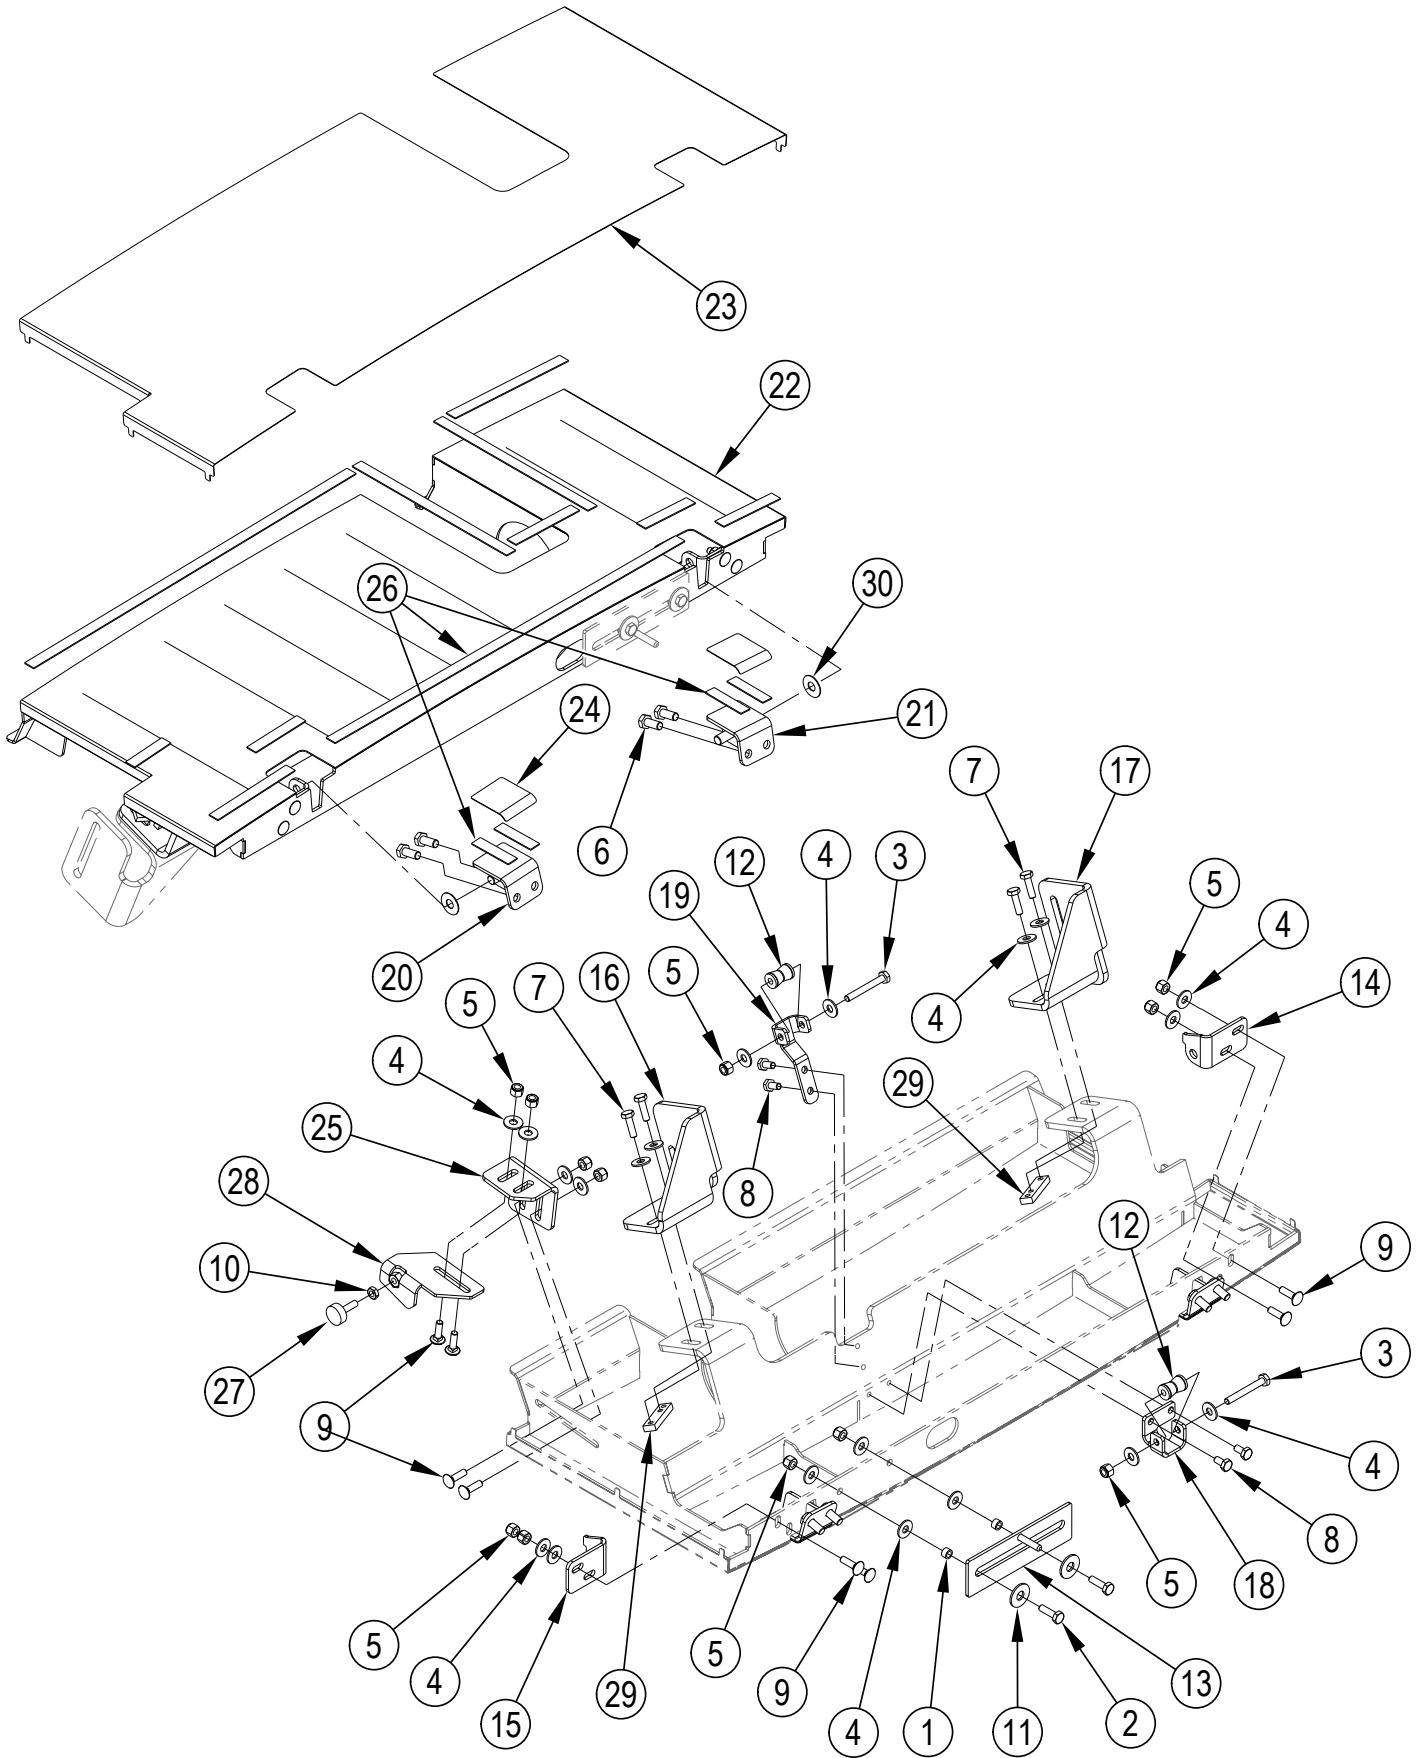

CHASSIS SYSTEM-FUEL CELL FRONT COVER ASSEMBLY

CHASSIS SYSTEM-FUEL CELL FRONT COVER ASSEMBLY

Kit	Item	Ref. No.	Qty	Description
K1	1		2	Bushing
K1	2		2	Scr-Hex 1/4-20 X .88
	3	56001874	2	Scr-Hex 1/4-20 X 2.00
K1	4		20	Wsh. Flt Std 1/4
K1	5		12	Nut, Hex Nyl Loc 1/4-20
K1	6		4	Scr-Hex Hd Loc 5/16-18x.75
K1	7		4	Scr-Hex Hd Loc 1/4-20x.88
	8	56003039	4	Scr-Hex Hd Loc 1/4-20x.50
K1	9		8	Scr-Carriage 1/4-20 X .88
K1	10		1	Nut, Hex Jam 1/4-20
K1	11		2	Wsh-Flt .392x1.00x.075
	12	56382925	2	Pulley
K1	13		1	Bar Lock-Cover Weldt
K1	14		1	Bracket-Hinge Lt
K1	15		1	Bracket-Hinge Rt
K1	16		1	Bracket-Fixed Panel Rt
K1	17		1	Bracket-Fixed Panel Lt
	18	56382942	1	Bracket-Pulley Upper
	19	56382944	1	Bracket-Pulley Lower
K1	20		1	Weldt-Hinge Lt
K1	21		1	Weldt-Hinge Rt
K2	22		1	Weldt-Fixed Panel
K2	23		1	Cover-Fixed Panel Stainless
K1	24		2	Cover-Hinge Stainless
K1	25		1	Bracket-Door Latch
K1,K2	26		1	Tape-Heavy Duty Adhesion 97in
K1	27		1	Leg Leveler 1/4-20
K1	28		1	Latch Bracket Weldt
K1	29		2	Nut Plate
K1	30		2	Washer 3/8PL.Nylon
Service Kits				
K1	56383124		1	Kit-Front Cover Brackets Fuel Cell
K2	56383125		1	Kit-Front Cover Fuel Cell