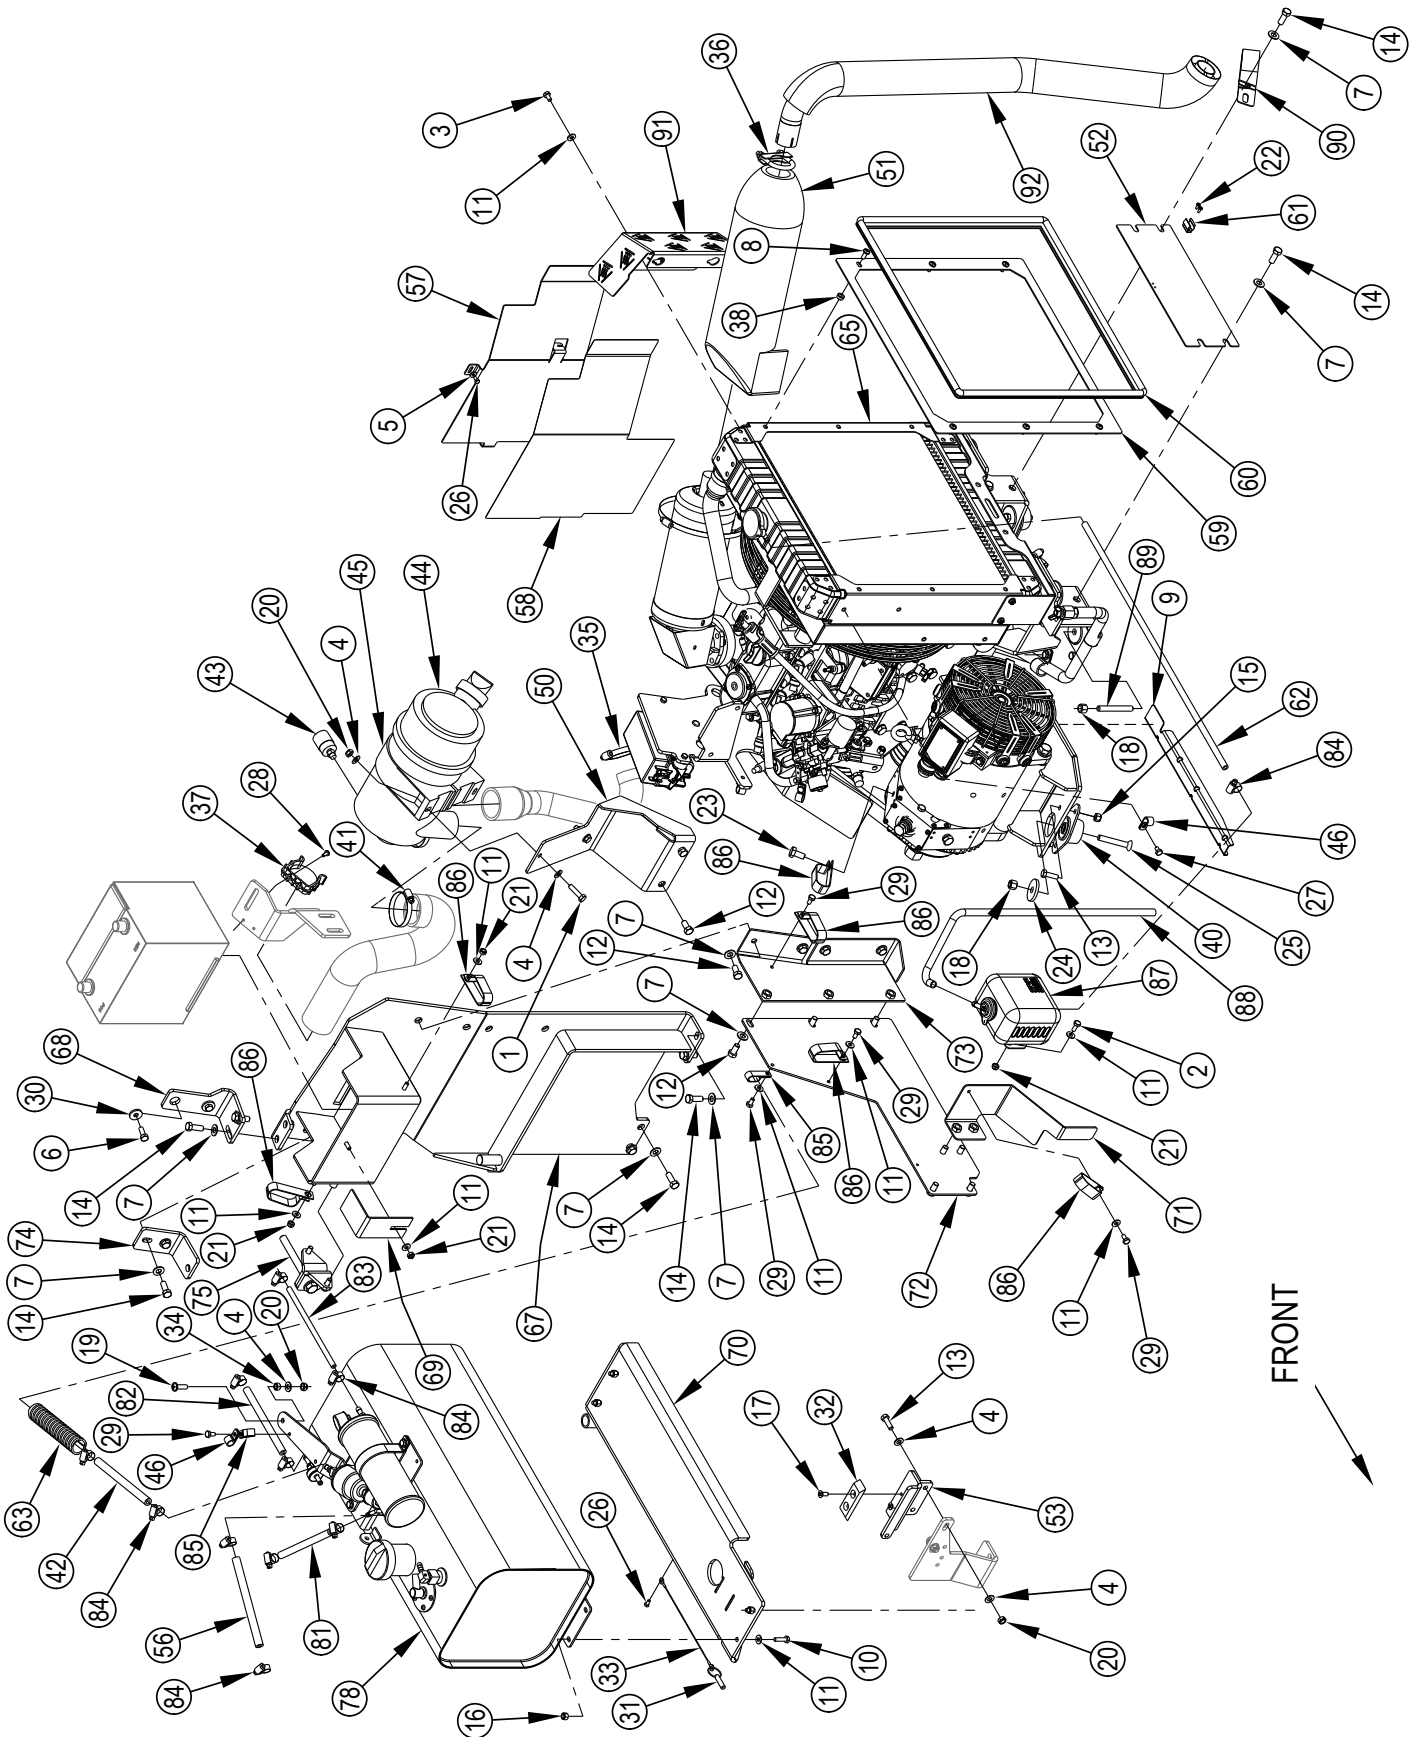

ENGINE SYSTEM-GASOLINE-PETROL