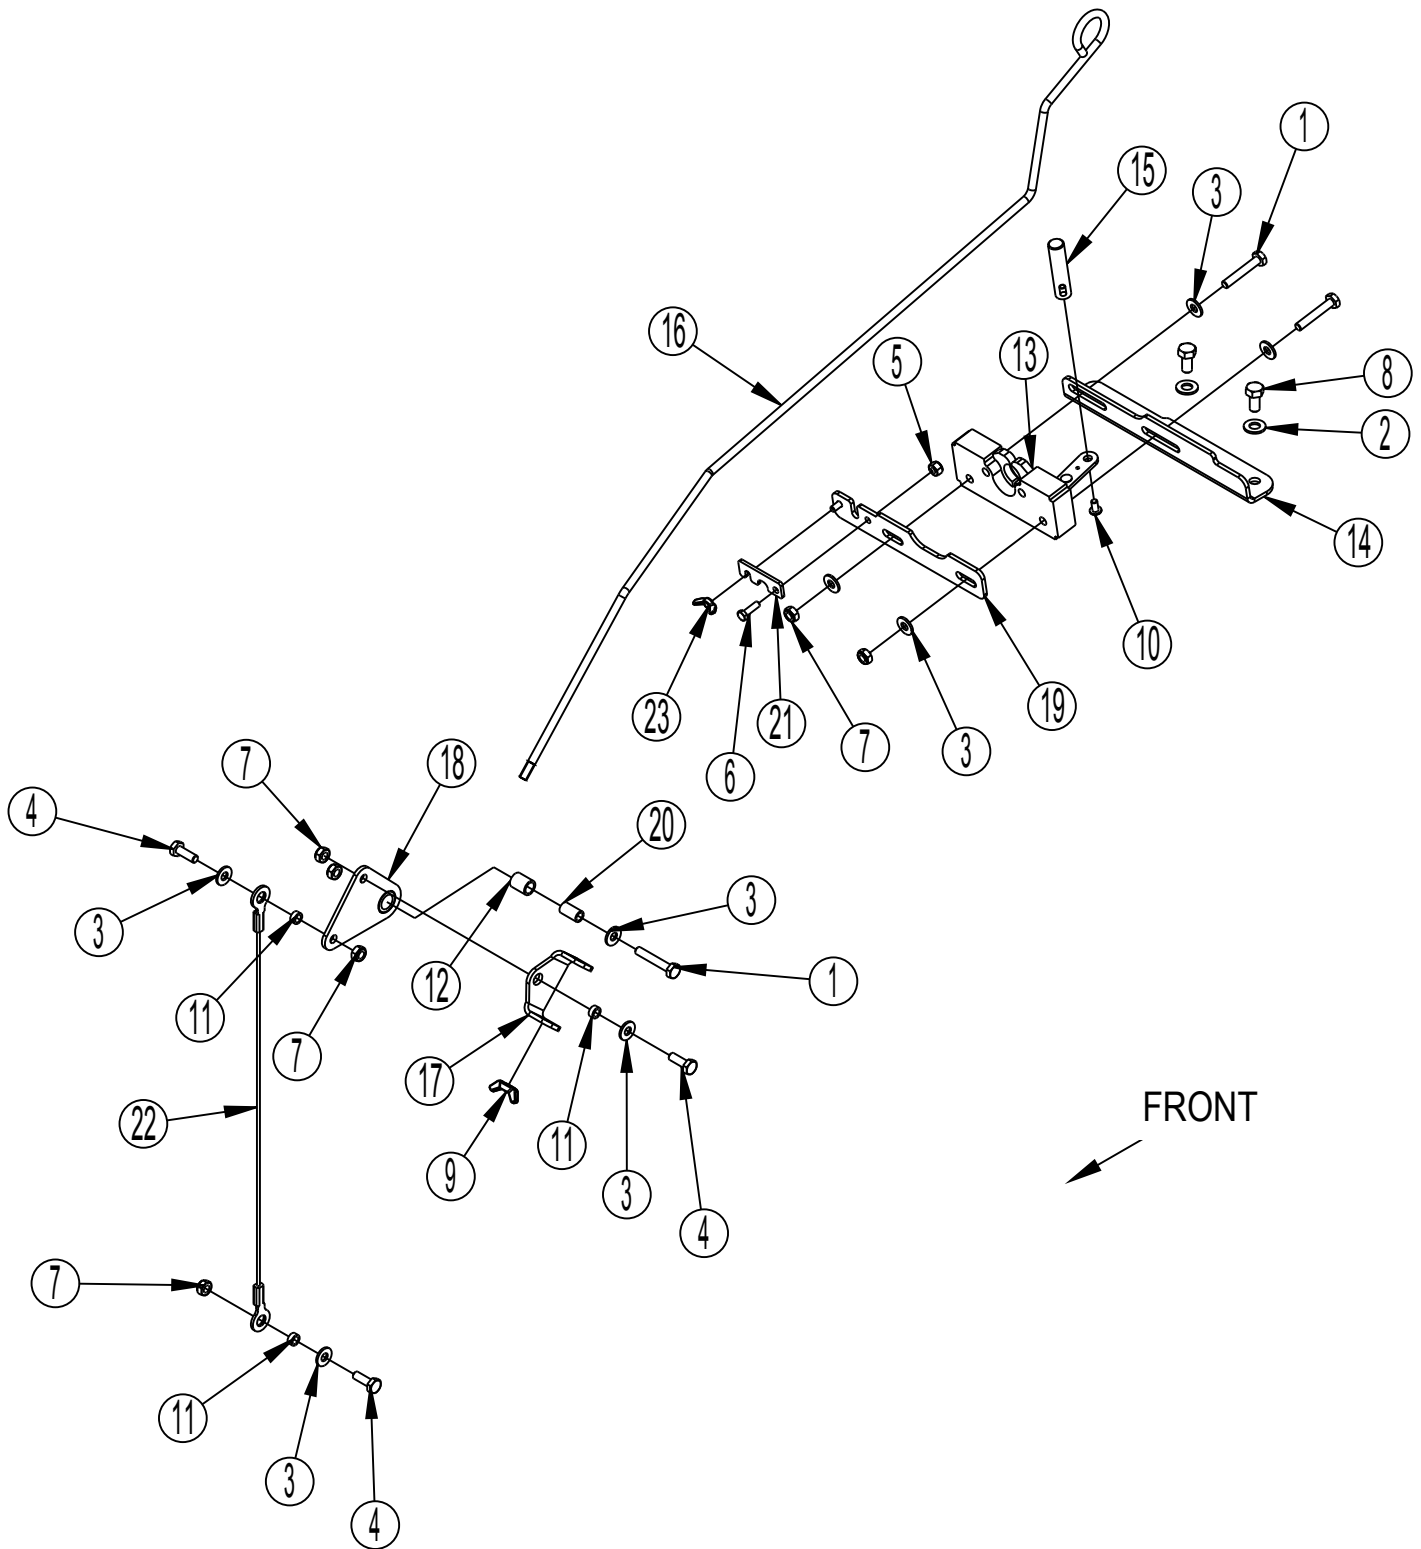

CHASSIS SYSTEM-PULL ROD ASSEMBLY

CHASSIS SYSTEM-PULL ROD ASSEMBLY

Kit	Item	Ref. No.	Qty	Description
		56511183	1	Pull Rod Assy
K1,K2	1		3	Scr, Hex 1/4-20 X 1.50
K1	2		2	Wsh, Flt SAE 5/16
K1,K2	3		8	Wsh, Flt SAE 1/4
K2	4		3	Scr, Hex 1/4-20 X .75
K1	5		1	Nut, Hex Nyl Loc 10-24
K1	6		1	Scr, Hex 10-24 X .62
K1,K2	7		6	Nut, Hex Nyl Loc-Thin 1/4-20
K1	8		2	Scr,Hex Hd Loc 5/16-18x.62
K2	9		1	Nut, Wing Loc 1/4-20
K1	10		1	Scr, Pan Phil Loc 10-24 X .38
K2	11		3	Bushing
K2	12		1	Bearing, .500 X .375 X .625
K1	13	56304826	1	Latch, Lh
K1	14		1	Bracket-Latch
K1	15		1	Pin
	16	56509865	1	Pull Rod
K2	17		1	Yoke-Pull Rod
K2	18		1	Pivot Weldt
K1	19		1	Bracket-Pull Rod
K2	20		1	Bushing-.265 X .375 X .700
K1	21		1	Retainer-Pull Rod
K2	22		1	Cable Assy
K1	23		1	Nut, Wing 10-24

Service Kits

K1	56510732	1	Latch Kit-Engine Cover
K2	56510733	1	Pivot Kit-Pull Rod