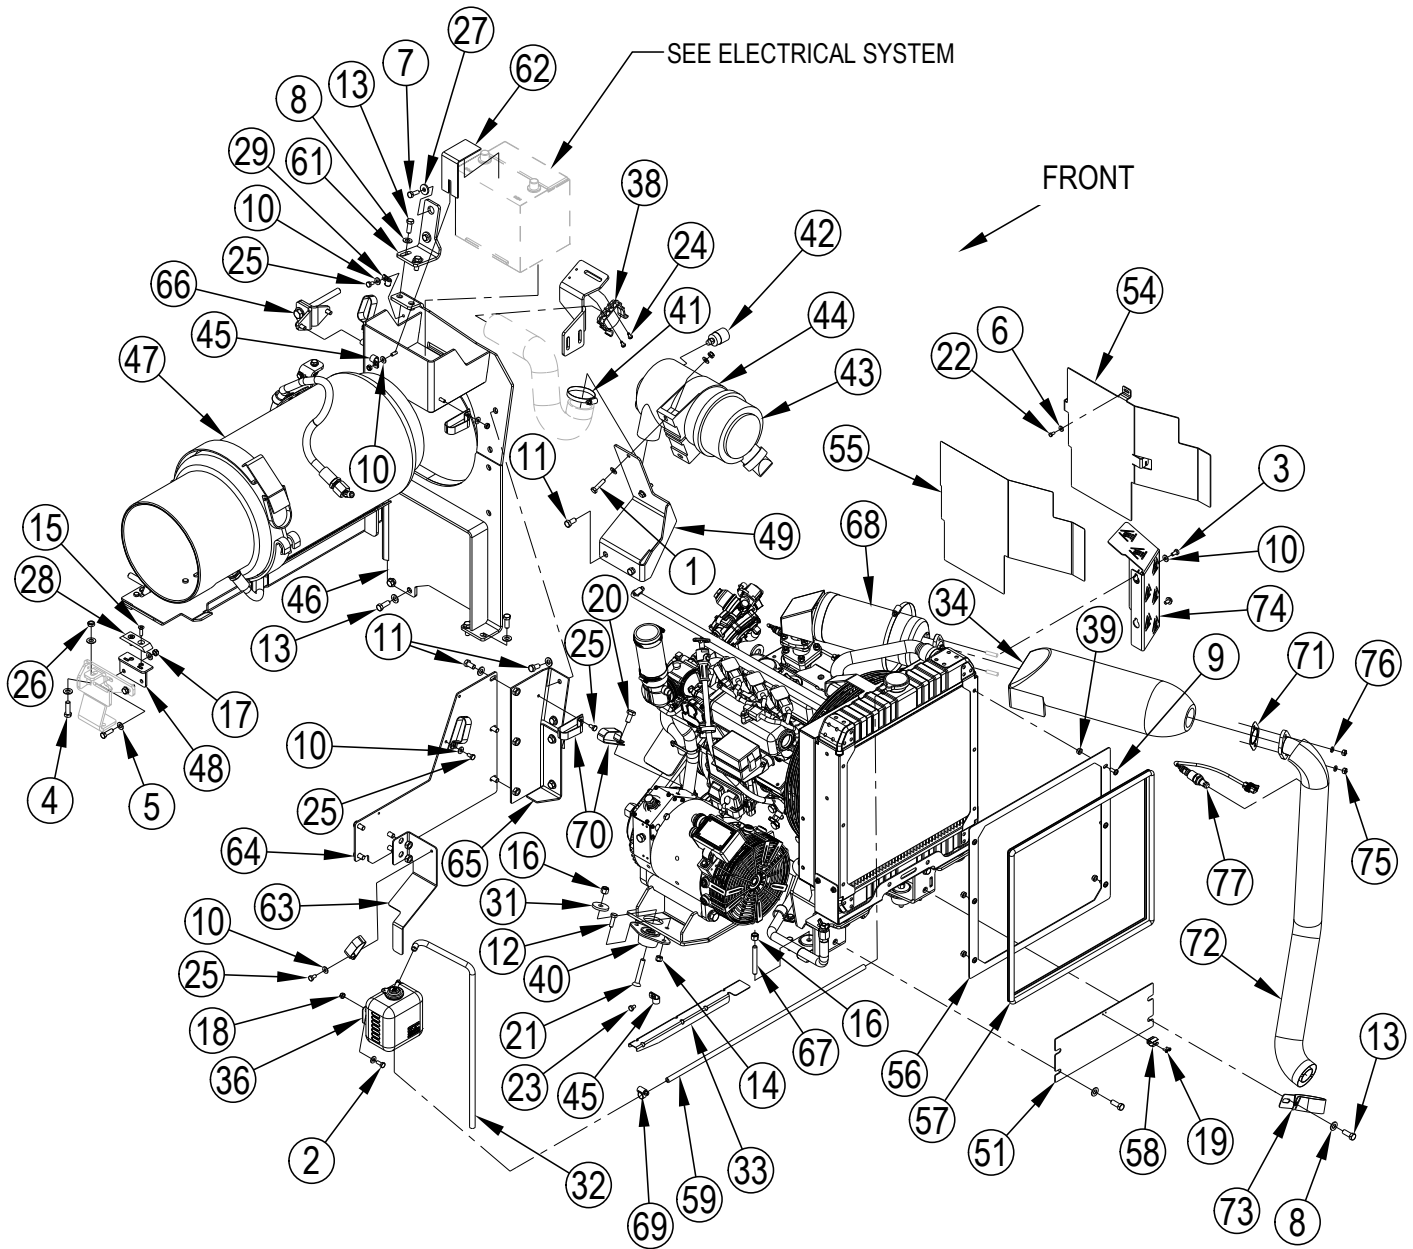

GASOLINE-PETROL TANK ASSEMBLY

Kit	Item	Ref. No.	Qty	Description
	1	56002098	7	Wsh, Flt SAE 1/4
	3	56009033	7	Scr, Hex Thd Form 1/4-20 X .50
	4	56470138	1	Barb, 90 Elbow 1/4 X 1/4npt
	5	56492305	1	Boot, Rubber
	6	56510495	1	Barb-90 Elbow 5/16 X 1/4npt
	7	56511233	1	P-Clamp
	8	56511235	1	Fuel Tank Assembly
	9	56511247	1	Bracket-Tank Support
	10	56750363	1	Bushing, 3/8 Npt - 1/4 Npt
	11	56511234	1	Evaporative Canister
	12	56511864	1	Fuel Pump Electronic M25
	13	56511244	1	Check Valve-Petrol Assy
	[ ]	56508354	1	Fuel Cap
	[ ]	56511257	1	Sender-Fuel Level R1
	[ ]	56511255	1	Tube-Fuel Withdrawl

[ ] = Not Shown

ENGINE SYSTEM-LPG LEV