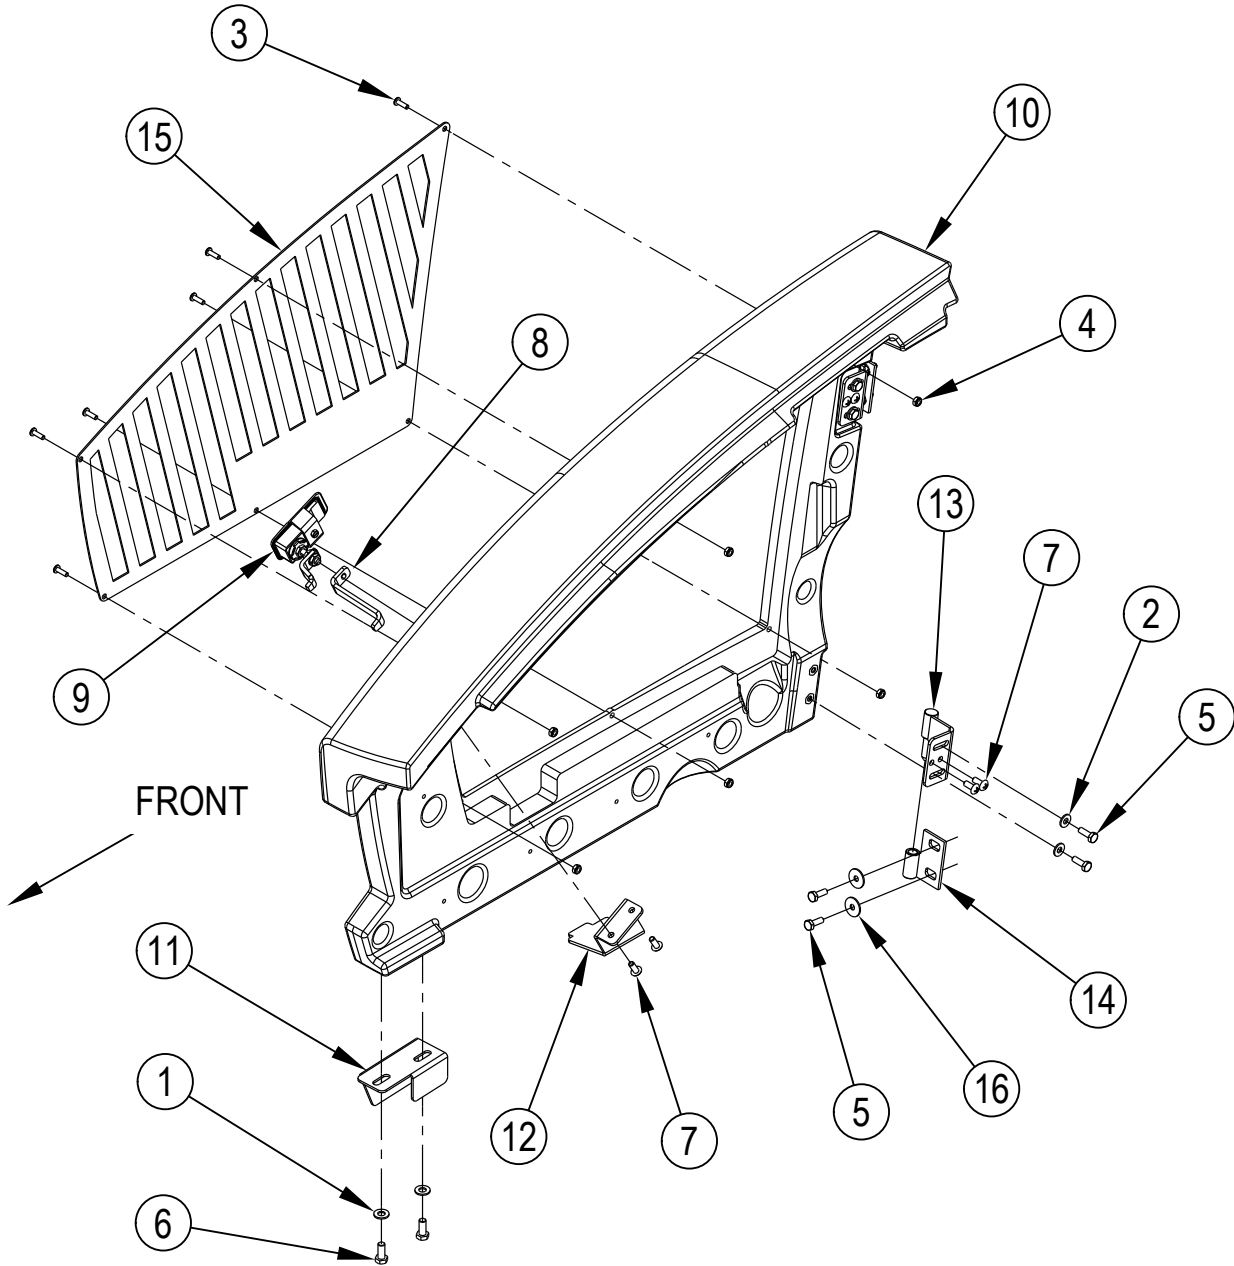

CHASSIS SYSTEM-RIGHT DOOR ASSEMBLY

CHASSIS SYSTEM-RIGHT DOOR ASSEMBLY

Kit	Item	Ref. No.	Qty	Description
		56511182	1	Right Door Assy
K2	1		2	Wsh, Flt SAE 5/16
K1	2		4	Wsh, Flt SAE 1/4
	3	56002896	6	Scr-Pan Phil SS 10-24 X .62
	4	56002849	6	Nut, Hex Nyl Loc-Thin SS 10-24
K1	5		8	Scr-Hex Hd Loc 1/4-20x.62
K2	6		2	Scr-Hex Hd Loc 5/16-18x.62
K1,K2	7		6	Scr Panphil SS Type B 1/4-14 X .62
K2	8		1	Cam-Latch
K2	9		1	Latch-Lift & Turn
	10	56509010	1	Door-Right
K2	11		1	Bracket-Door
K2	12		1	Bracket-Bumper
K1	13		2	Upper Hinge Weldt
K1	14		2	Lower Hinge Weldt
	15	56510632	1	Grille-Right
K1	16		4	Washer Flat .266x.906x.060

Service Kits

K1	56510789	1	Hinge Kit-Rt Door
K2	56509013	1	Right Door Latch Kit