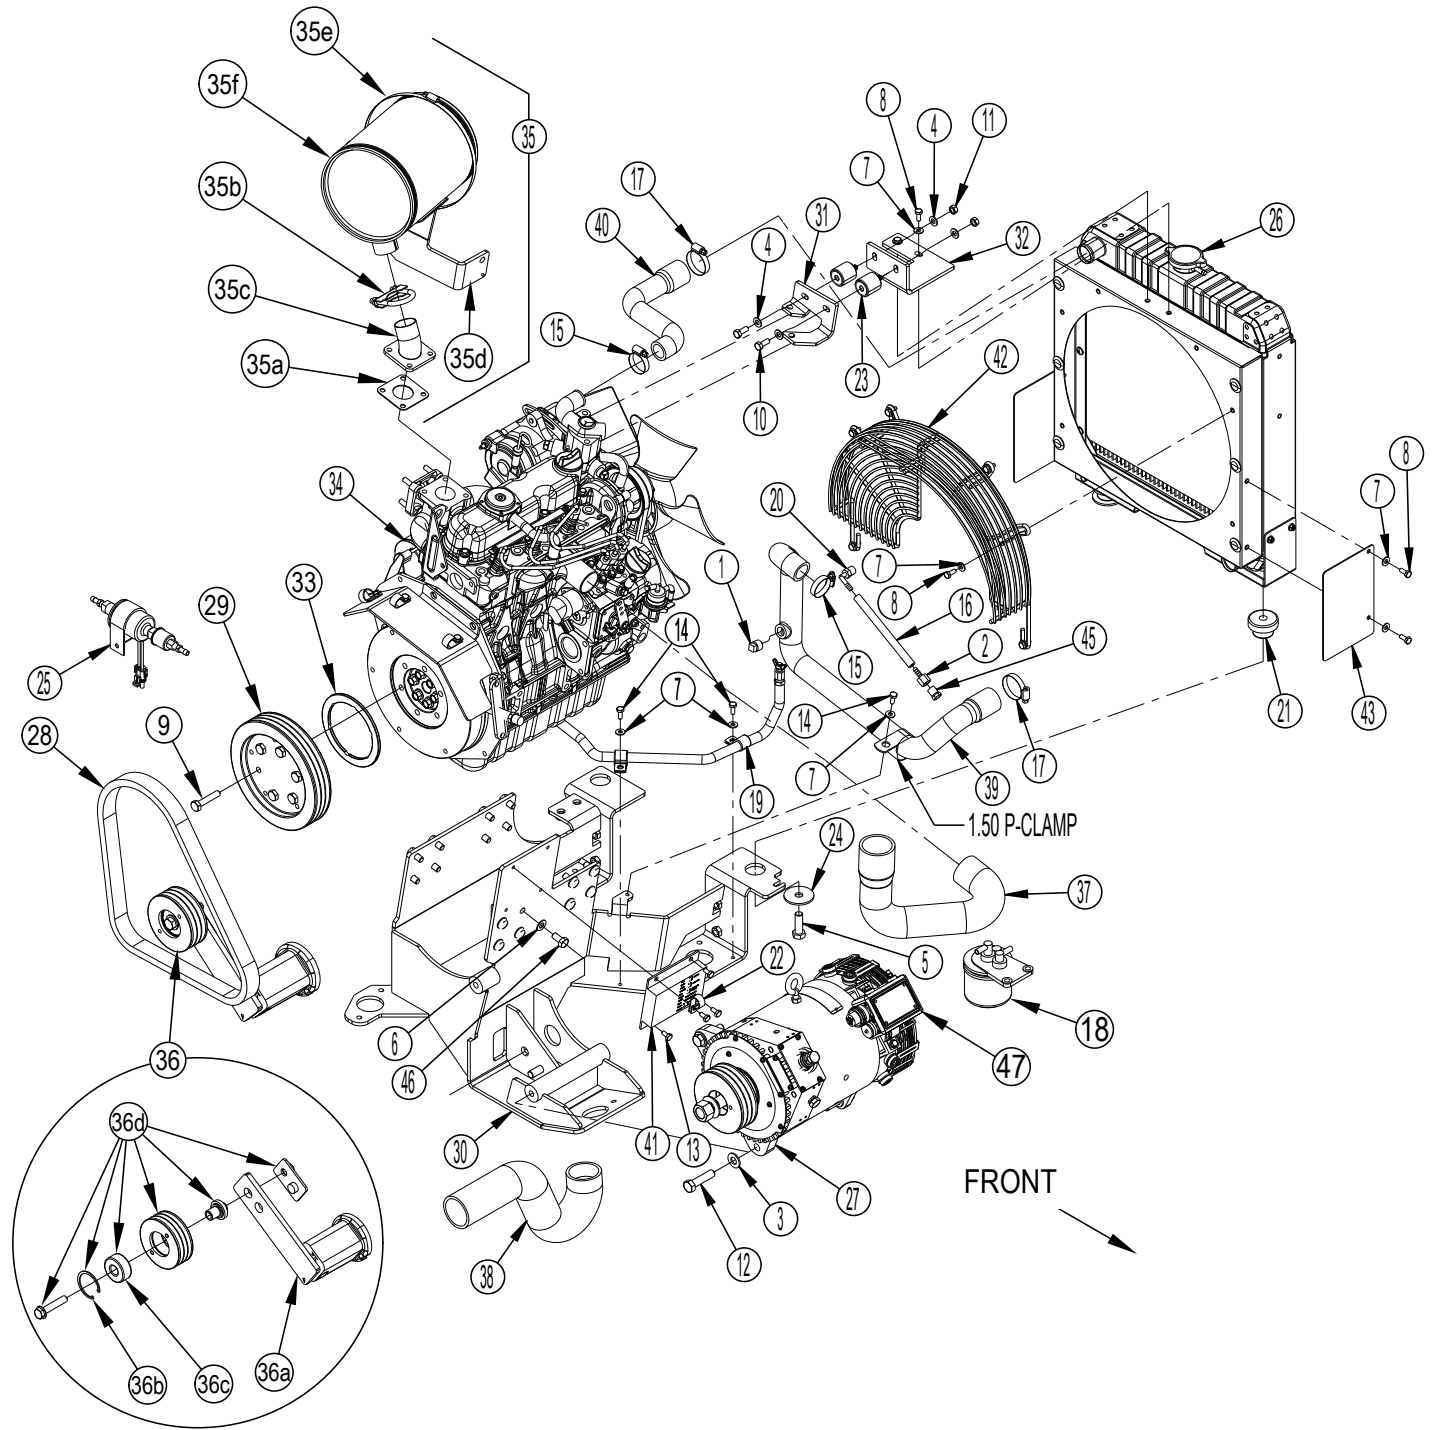

ENGINE ASSEMBLY-DIESEL

ENGINE ASSEMBLY-DIESEL

Kit	Item	Ref. No.	Qty	Description
	1	56744580	1	Plug, Npt 3/8 Brass
	2	56756360	1	Barb. Hose Female
	3	56001879	3	Wsh-Fit SAE 1/2
	4	56001939	4	Wsh, Fit SAE 5/16
	5	56001968	2	Scr, Hex 1/2-13 X 1.50
	6	56002063	16	Wsh, Fit SAE 3/8
	7	56002098	15	Wsh, Fit SAE 1/4
	8	56002922	12	Scr, Hex Hd Loc 1/4-20x.62
	9	56003021	6	Scr-Hex M10-1.25 X 50mm
	10	56003179	2	Scr, Hex Thd To Hd M8-1.25 X 20mm
	11	56003352	2	Nut, Hex M8-1.25
	12	56003740	3	Scr, Hex Thd To Hd 1/2-13 X 2.00
	13	56009033	4	Scr, Hex Thd Form 1/4-20 X .50
	14	56009250	3	Scr, Hex Thd Form 1/4-20 X .62
	15	56131601	2	Clamp- Hose SAE #16
	16	56510958	1	Hose-Coolant
	17	56413839	2	Clamp- Hose SAE #20
	18	56419054	1	Fuel Filter Kit
	19	56419120	2	Clamp, Hose Support
	20	56470138	1	Barb. 90 Elbow 1/4 X 1/4npt
	21	56478685	2	Mount, Rubber
	22	56486112	1	Clamp-P
	23	56507372	2	Isolator-Engine
	24	56507448	2	Washer, Isolator Tail
	25	56511864	1	Pump-Fuel-Electronic M25
	26	56509210	1	Radiator
	27	56511663	1	Alternator-42VDC-10KW G1
	[ ]	56511661	1	Sheave-3V x 4.50 x .875 (for 56509345 in diesel)
	28	56509442	1	Belt-3vx X 45.0
	29	56509443	1	Sheave-3v X 8.00
	30	56509452	1	Eng/Alt Mnt Weldt
	31	56509510	1	Bracket-Diesel Radiator
	32	56509514	1	Bracket-Radiator
	33	56509740	1	Plate-Spacer
	34		1	Diesel Engine Assy (See pages 62 and 63)
	35		1	Diesel Exhaust Assy
	35a	56419107	1	Exhaust Gasket
	35b	56456833	1	Clamp, Muffler 1.62
	35c	56510170	1	Exhaust Pipe Weldt
	35d	56510172	1	Muffler Support Weldt
	35e	56510206	1	Clamp- Hose SAE #128
	35f	7-49-00038	1	Muffler
	36		1	Tensioner Assy
	36a	56509923	1	Tensioner-Automatic (for Tensioner Assy)
	36b	56003314	1	Ring Ret Int Type Ho 2.047 Dia (for Tensioner Assy)
	36c	56509716	1	Bearing (for Tensioner Assy)
	36d	56510854	1	Idler Pulley Kit (for Tensioner Assy)
	37	56510077	1	Hose-Air Cleaner
	38	56510090	1	Hose-Air Cleaner
	39	56510126	1	Hose-Radiator
	40	56510127	1	Hose-Radiator
	41	56510350	1	Governor-Controller
	42	56510485	1	Fan Guard Assy-Diesel
	43	56510497	2	Guard-Plate
	[44]	56511876	1	Harness-Kubota Diesel
	45	56740136	1	Plug, Pipe
	46	2-00-05958	16	Hhc, M10 X 1.25 X 20mm
	47	56383568	1	Voltage Regulator Kit-42v

[ ] = Not Shown