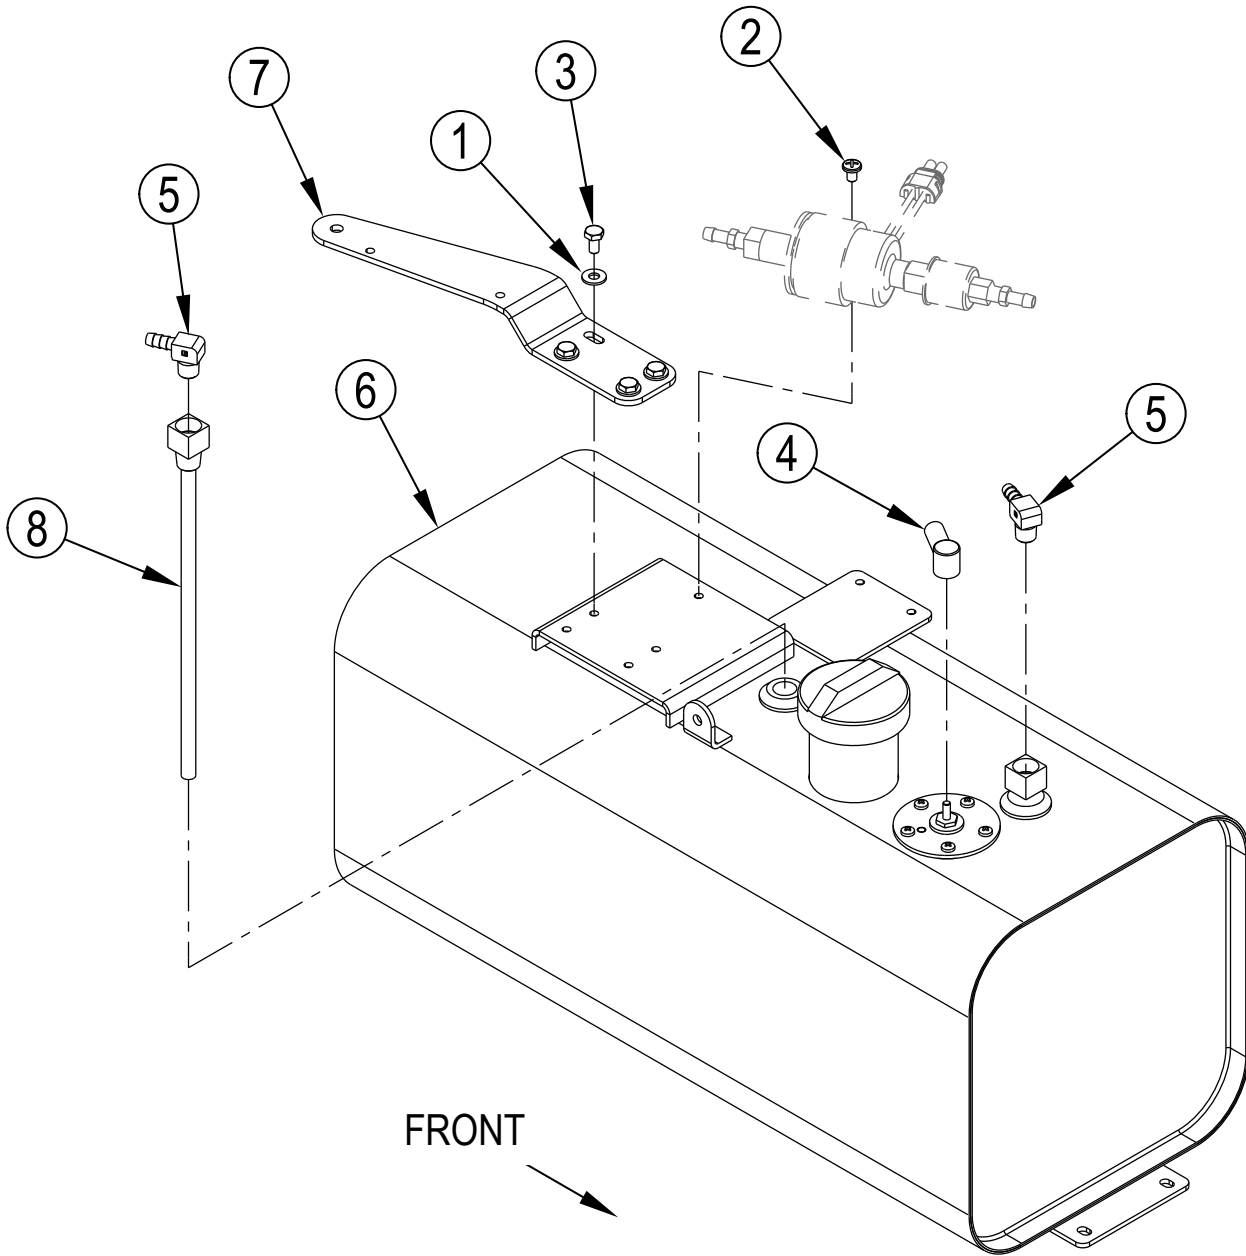

DIESEL FUEL TANK ASSEMBLY

DIESEL FUEL TANK ASSEMBLY

Item	Ref. No.	Qty	Description
1	56002098	4	Wsh, Flt SAE 1/4
2	56003603	1	Scr, Pan Phil Thd Form 1/4-20 X .38
3	56009033	4	Scr, Hex Thd Form 1/4-20 X0.5
4	56492305	1	Boot, Rubber
5	56510495	2	Barb-90 Elbow 5/16 X 1/4npt
6	56511235	1	Fuel Tank Assembly
7	56511247	1	Bracket-Tank Support
8	56511256	1	Tube-Fuel Return
[ ]	56508354	1	Fuel Cap
[ ]	56511257	1	Sender-Fuel Level R1
[ ]	56511255	1	Tube-Fuel Withdrawl

[ ] = Not Shown