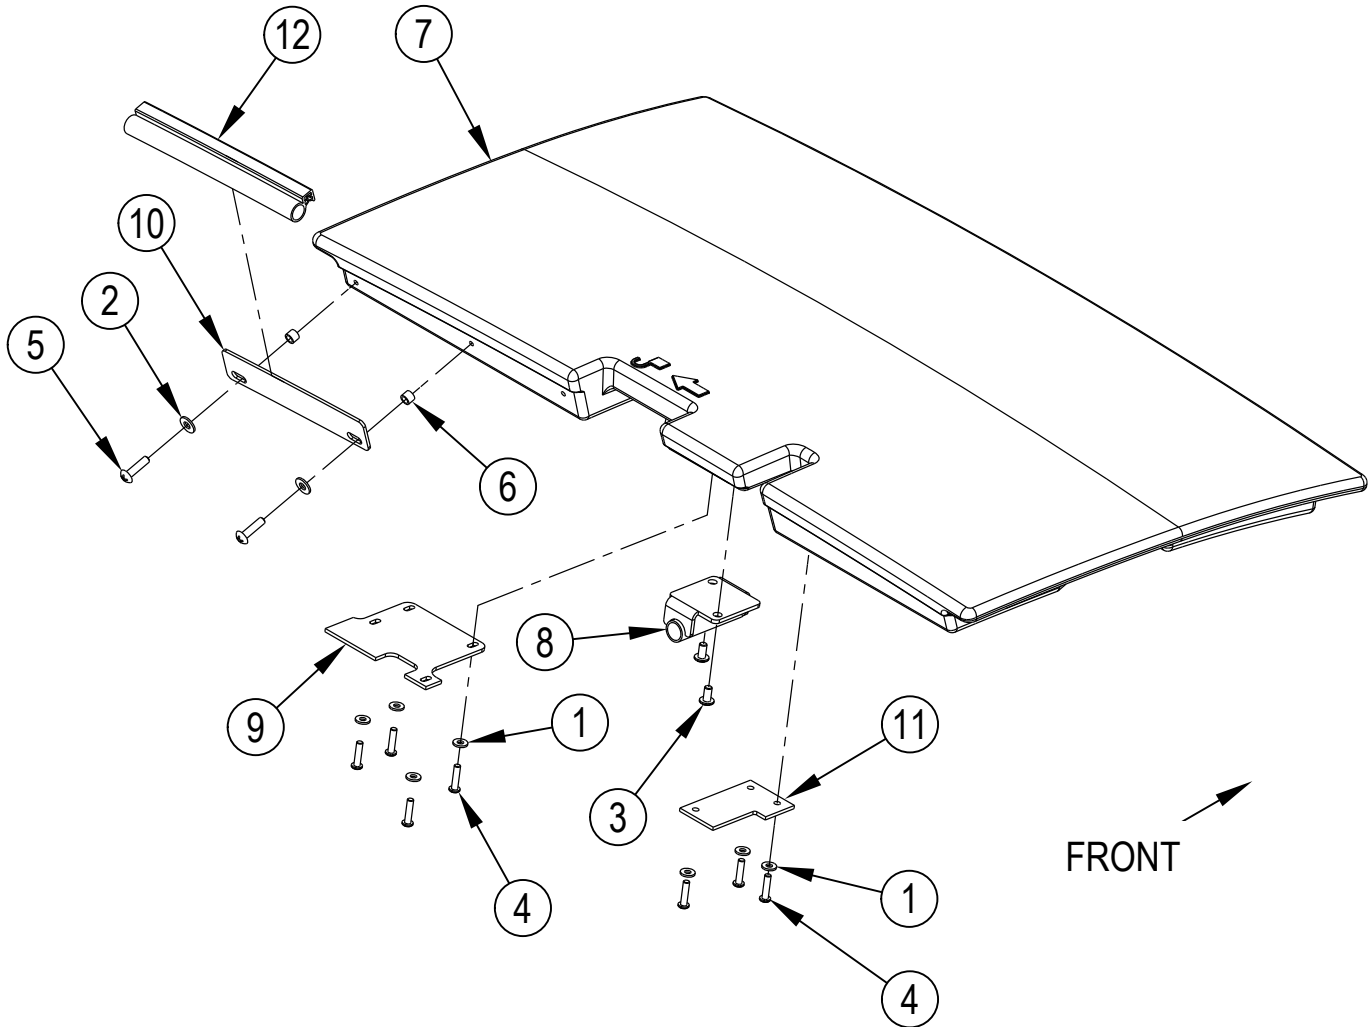

CHASSIS SYSTEM-FUEL CELL ENGINE COVER ASSEMBLY

CHASSIS SYSTEM-FUEL CELL ENGINE COVER ASSEMBLY

Kit	Item	Ref. No.	Qty	Description
		56382971	1	Engine Cover Assy-CS7000 FC
K1	1		7	Wsh, Flt SAE #10
K1	2		2	Wsh, Flt SAE 1/4
K2	3		2	Scr, Pan Phil Loc 1/4-20 X .62
K1	4		7	Scr, Pan Phil Plastite 10-14 X .88
K1	5		2	Scr, Pan Phil SS Type Ab 10-16x1.00
K1	6		2	Bushing .26x.37x.28
	7	56509404	1	Cover-Engine Rear
K2	8		1	Latch Strike Weldt
K1	9		1	Shield
K1	10		1	Plate-Seal
K1	11		1	Shield
K1	12		1	Bulb Seal

Service Kits

K1	56510840	1	Seal Kit-Engine Cover
K2	56510841	1	Latch Strike Kit