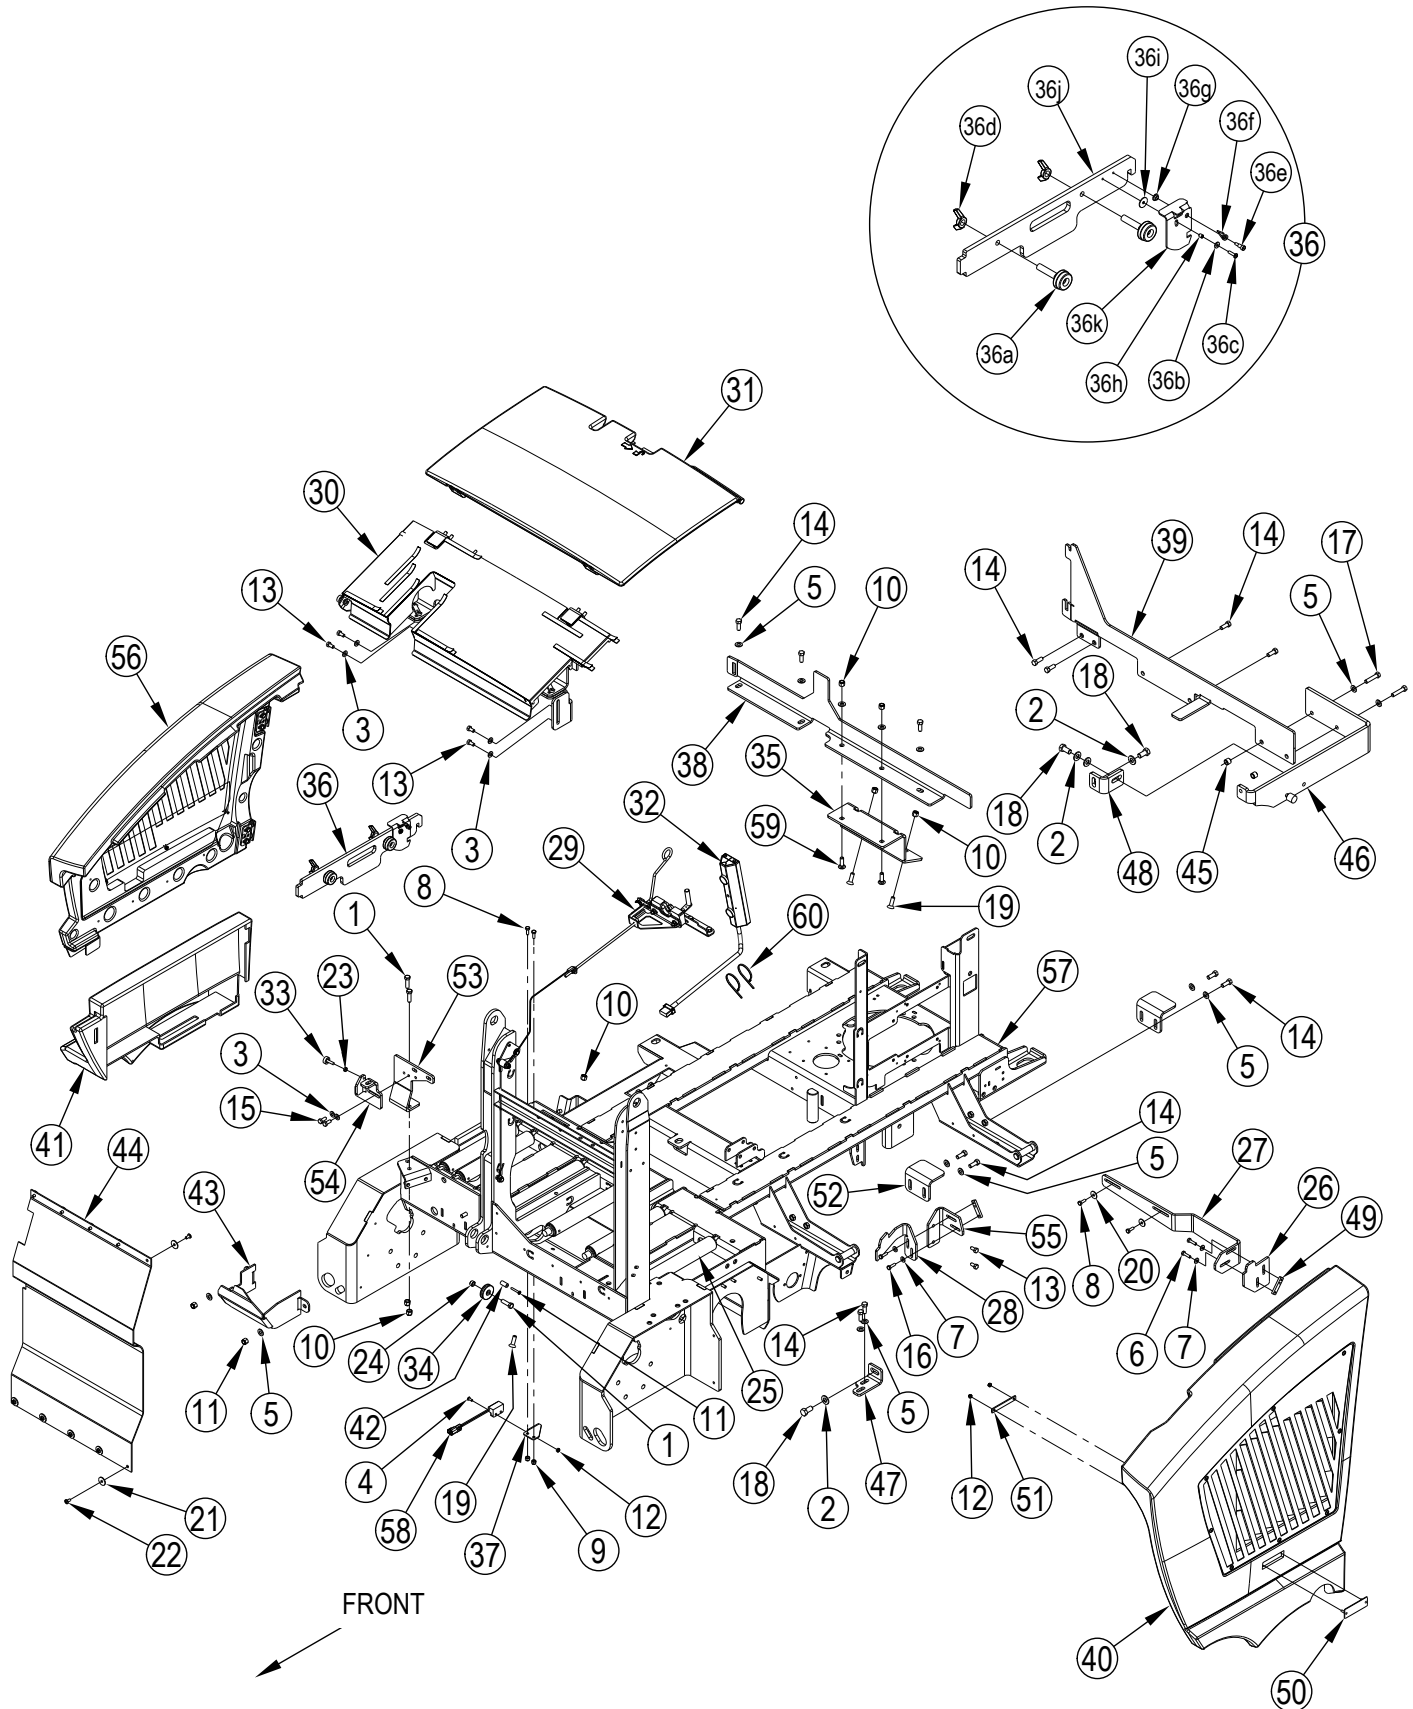

CHASSIS SYSTEM-FUEL CELL

CHASSIS SYSTEM-FUEL CELL

Kit	Item	Ref. No.	Qty	Description
K2	1		3	Scr-Hex 3/8-16 X 1.25
K2,K4	2		4	Wsh-Flt Sae 1/2
K2,K3	3		6	Wsh, Flt Sae 5/16
K2	4		1	Scr-Pan Phil 10-24 X .50
K2,K4	5		15	Wsh, Flt Sae 3/8
K2	6		2	Scr-Hex 1/4-20 X 1.00
K2	7		4	Wsh, Flt Sae 1/4
K2	8		4	Scr-Hex 1/4-20 X .75
K2	9		2	Nut, Hex Nyl Loc 1/4-20
K2,K4	10		9	Nut-Hex Nyl Loc 3/8-16
K2	11		1	Scr-Pan Phil 10-24 X 1.25
K2	12		3	Nut, Hex Nyl Loc-Thin 10-24
K2	13		2	Scr-Hex Hd Loc 5/16-18x.62
K2,K4	14		13	Scr-Hex Hd Loc 3/8-16x1.00
K2,K3	15		6	Scr-Hex Hd Loc 5/16-18x.75
K2	16		2	Scr-Hex Hd Loc 1/4-20x.88
K2,K4	17		2	Scr-Hex Hd Loc 3/8-16x1.75
K2,K4	18		3	Scr-Hex Hd Loc 1/2-13x1.00
K2,K4	19		3	Scr-Flt Soc Ss 3/8-16 X 1.25
K2	20		2	Wsh, Flt .266 X .906 X .060
K1,K2	21		10	Wsh-Flt Ss .260 X 1.000 X .074
K1,K2	22		10	Scr, Pan Phil Thd Form 1/4-20 X .50
K2	23		1	Nut, Hex Jam 1/4-20
	24	56232181	1	Bushing
	25	56303228	6	Roller Asm
	26	56382937	1	Plate-Mounting
	27	56382940	1	Hanger-Cover
	28	56382941	1	Hanger-Side Panel
	29	56382967	1	Pull Rod Assy-Cs7000 Fc
	30	56382970	1	Front Cover Assy-Cs7000 Fc
	31	56382971	1	Engine Cover Assy-Cs7000 Fc
	32		1	Panel-User Interface Fuel Cell
	33	56386314	1	Leg Leveler 1/4-20
	34	56416546	1	Shielded Pulley
	35	56509538	1	Bracket - Rollers
	36	56509755	1	Plate Asm-Battery Stop
	36a	56449221	2	Bumper, 1.43 Dia
	36b	56001954	1	Wsh, Flt SAE #10
	36c	56002192	1	Scr-Pan Phil 10-24 X .75
	36d	56003289	2	Nut, Wing 1/2-13
	36e	56003537	1	Scr-Soc Shd .25 X .38 X 10-24
	36f	56245060	1	Spring, Torsion .38 X 2
	36g	56303284	1	Bearing, Fl .375x.250x.188
	36h	56369004	1	Bushing
	36i	56413875	1	Washer, Teflon, .21 X .88 X .045
	36j	56509756	1	Plate - Battery Stop
	36k	56509757	1	Latch - Battery Stop

Kit	Item	Ref. No.	Qty	Description
	37	56509758	1	Bracket - Switch Mount
K4	38		1	Battery Guide-Front
K4	39		1	Battery Guide Weldt
	40	56509851	1	Left Cover Assy
	41	56509881	1	Lower Cover Right
	42	56509982	1	Bushing-.200 X .375 X .88
	43	56510125	1	Guard-Reservoir
K1	44		1	Shield-Dust
K4	45		2	Bushing-.400 X .625 X .50
K4	46		1	Battery Stop Weldt
	47	56510537	1	Bracket
K4	48		1	Bracket
	49	56510587	2	Nut Plate
	50	56510751	1	Cover Plate Assy
	51	56510752	1	Retainer-Cover Plate
	52	56511149	2	Bracket Tank Stop
	53	56511153	1	Support-Panel
K3	54		1	Bracket
	55	56511172	1	Bracket
	56	56511182	1	Right Door Assy
	57		1	Chassis Weldment (not available for sale)
	58	56511830	1	Sensor-Proximity SW4
K4	59		2	3/8-16 X 1.0", Carriage Bolt
	60		2	Cable Tie-Black-8 Inch

Service Kits

K1	56510735	1	Dust Shield Kit-Hopper
K2	56511888	1	Hardware Kit-Chassis Sys
K3	56509013	1	Right Door Latch Kit
K4	56510838	1	Battery Guide Kit