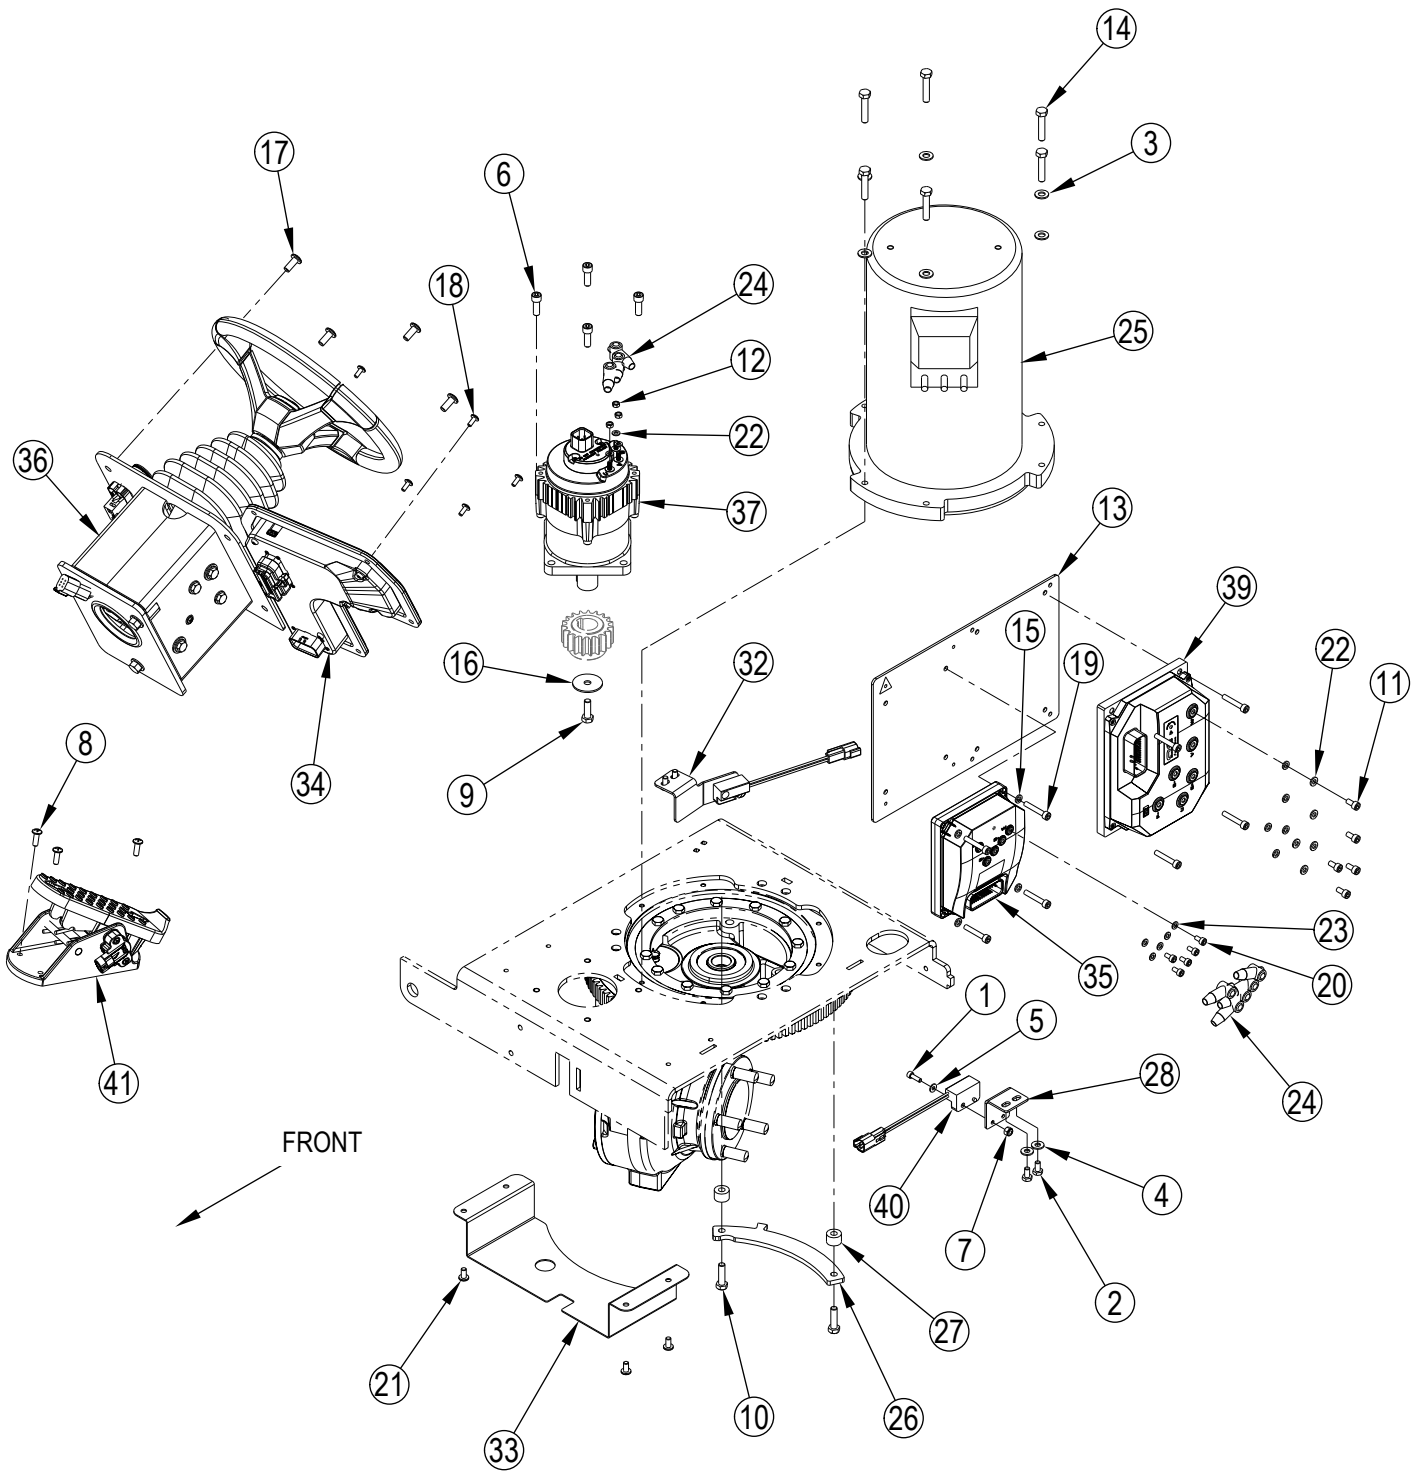

CONTROL SYSTEM

CONTROL SYSTEM

Kit	Item	Ref. No.	Qty	Description
K2	1		2	Scr-Soc Hd 10-24 X 0.62
K2	2		4	Scr-Hex 1/4-20 X .50
K2,K3	3		6	Wsh, Flt Sae 5/16
K2	4		4	Wsh, Flt Sae 1/4
K2	5		2	Wsh, Flt Sae #8
K2	6		4	Scr-Soc Hd 5/16-18 X 0.88
K2	7		2	Nut, Hex Nyl Loc 10-24
K1,K2	8		3	Scr-Pan Phil Ss 1/4-20 X .75
K2	9		1	Scr, Hex Thd To Hd M8-1.25 X 25mm
K2	10		2	Scr-Hex Loc Ss M8-1 X 30mm
K2	11		5	Scr Soc Thd To Hd M6 X 12.0
K2	12		3	Nut-Hex M6-1
	13	56511715	1	Panel-Controller Heat Sink
K2,K3	14		6	Scr-Hex Ss M8-1.25 X 40mm
K2	15		9	Wsh, Flt 6.4m X 11mm X 1.6mm
K2	16		1	Wsh-Flt Ss .344 X 1.500 X .080
K2	17		4	Scr-Pan Phil Blk 5/16-18 X .75
K2	18		5	Scr-Truss Phil Ss Blk10-24x.50
K2	19		8	Scr Soc M6-1.0x35
K2	20		5	Scr Soc M5-0.8x10
K2	21		4	Scr, Pan Phil Thd Form 1/4-20 X .50
K2	22		8	Wsh Int Shprf 6mm
K2	23		5	Wsh Int Shprf 5mm
	24	56409538	8	Insulator, Terminal
K3	25		1	Motor-Traction M9
	[ ]	56510852	1	Sensor-Speed (for 56510737)
	[ ]	56510853	1	Sensor-Thermal (for 56510737)
	26	56509435	1	Cam-Steering
	27	56509436	2	Spacer 0.332x0.75x0.50
	28	56509437	1	Bracket-Sensor Mounting
	[29]	56510210	1	Cable-U 1 Awg X 13.75
	[30]	56510211	1	Cable-V 1 Awg X 16.00
	[31]	56510212	1	Cable-W 1 Awg X 19.00
	32	56510912	1	Bracket-Sensor Mounting
	33	56511140	1	Shield-Splash
	34	56511588	1	Control Board Assy A1
	35	56511598	1	Controller-Steering Motor A5
	36		1	Tilt Steering Assembly
	37	56511657	1	Motor-Steering M10
	[38]	56511667	1	Harness-Steering Motor
	39	56511698	1	Controller-Traction Drive A4
	40	56511830	2	Sensor-Proximity SW11 / SW12
K1	41		1	Foot Pedal Assy R4

[ ] = Not Shown

Service Kits

K1	56510792	1	Foot Pedal Kit
K2	56511884	1	Hardware Kit-Control System
K3	56510737	1	Motor Kit-Drive