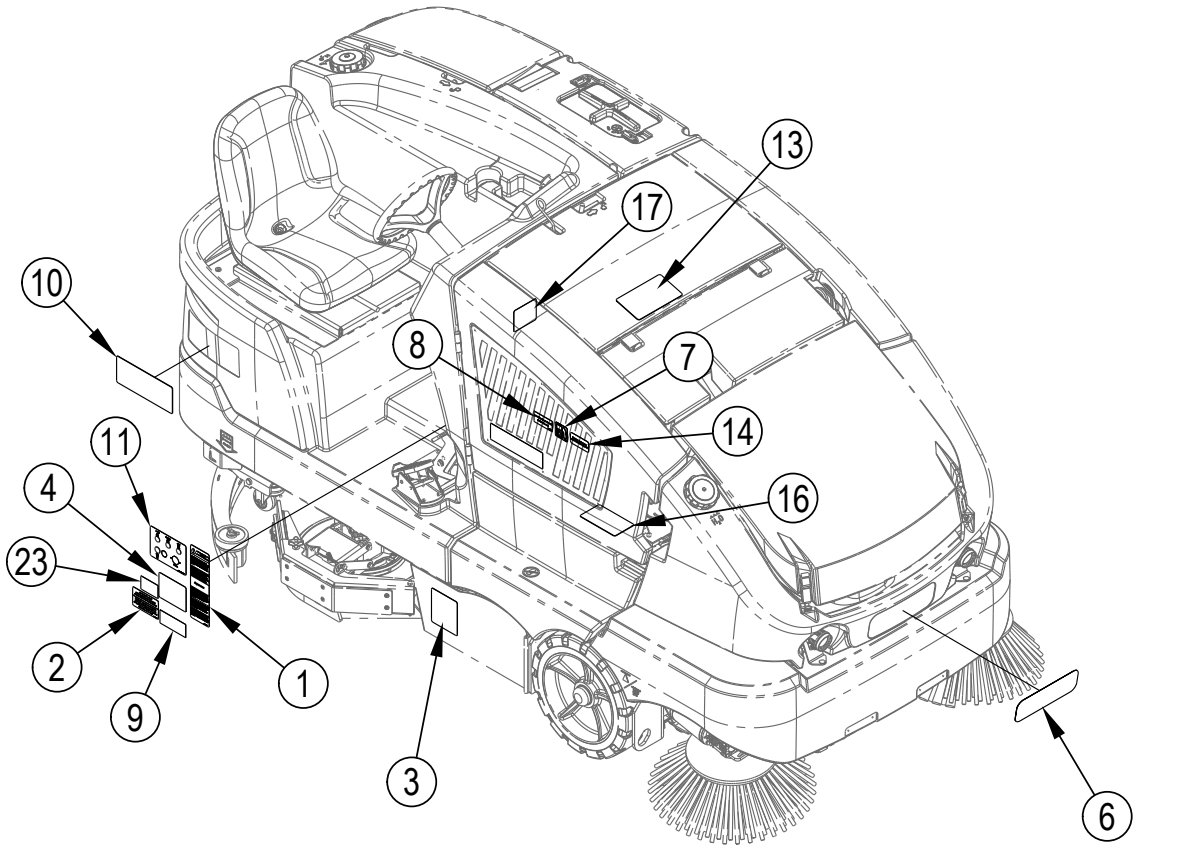

DECAL SYSTEM

DECAL SYSTEM

Kit	Item	Ref. No.	Qty	Description
K1,K2	1		1	Decal-Caution
K1	2		1	Decal-LPG
K1,K2	3		1	Decal-Warning Broom
K1,K2	4		1	Decal, Warning Tip Over
K1	5		1	Decal-Warning Hot (Gasoline-Petrol-LPG & Diesel)
K1,K2	6		1	Decal-Advance
K1	7		1	Decal-Diesel Fuel
K1			1	Decal-Unleaded Fuel (Gasoline-Petrol)
K1	8		1	Decal-Low Sulfur Diesel
K1	9			Decal-Exhaust (Gasoline-Petrol-LPG & Diesel)
K1,K2	10		2	Decal-CS7010
K1,K2			2	Decal-CS7010 Ecoflex
K1,K2	11		1	Decal-Circuit Breaker
K1,K2	12		1	Decal-Contactor Power Module (on panel behind recovery tank)
K1	13		1	Decal-Battery Wiring (Battery)
K1	14		1	Decal-Swing Out Tank (Diesel)
K1,K2	15		1	Decal-Hopper Safety Support
K1	16		1	Decal-Battery Wiring
K1	17		1	Decal-Belt Removal Tool
K1	18	56510650	2	Decal-Hybrid Embossed (Gasoline-Petrol-LPG & Diesel)
K1		56510748	2	Decal-E Power Embossed (Battery)
K2			2	Decal-Fuel Cell Embossed (Fuel Cell)
K1,K2	19		1	Decal-Filter Shaker Hanger
K1,K2	20		1	Decal-Warning Hopper
K1,K2	21		1	Decal-Warning Hydraulic
K2	22		1	Decal-Fuel Cell
K1	23		1	Label-Carb EPA (Gasoline-Petrol)

Service Kits

K1	56511894	1	Decal Kit-Advance
K2	56511896	1	Decal Kit-Fuel Cell