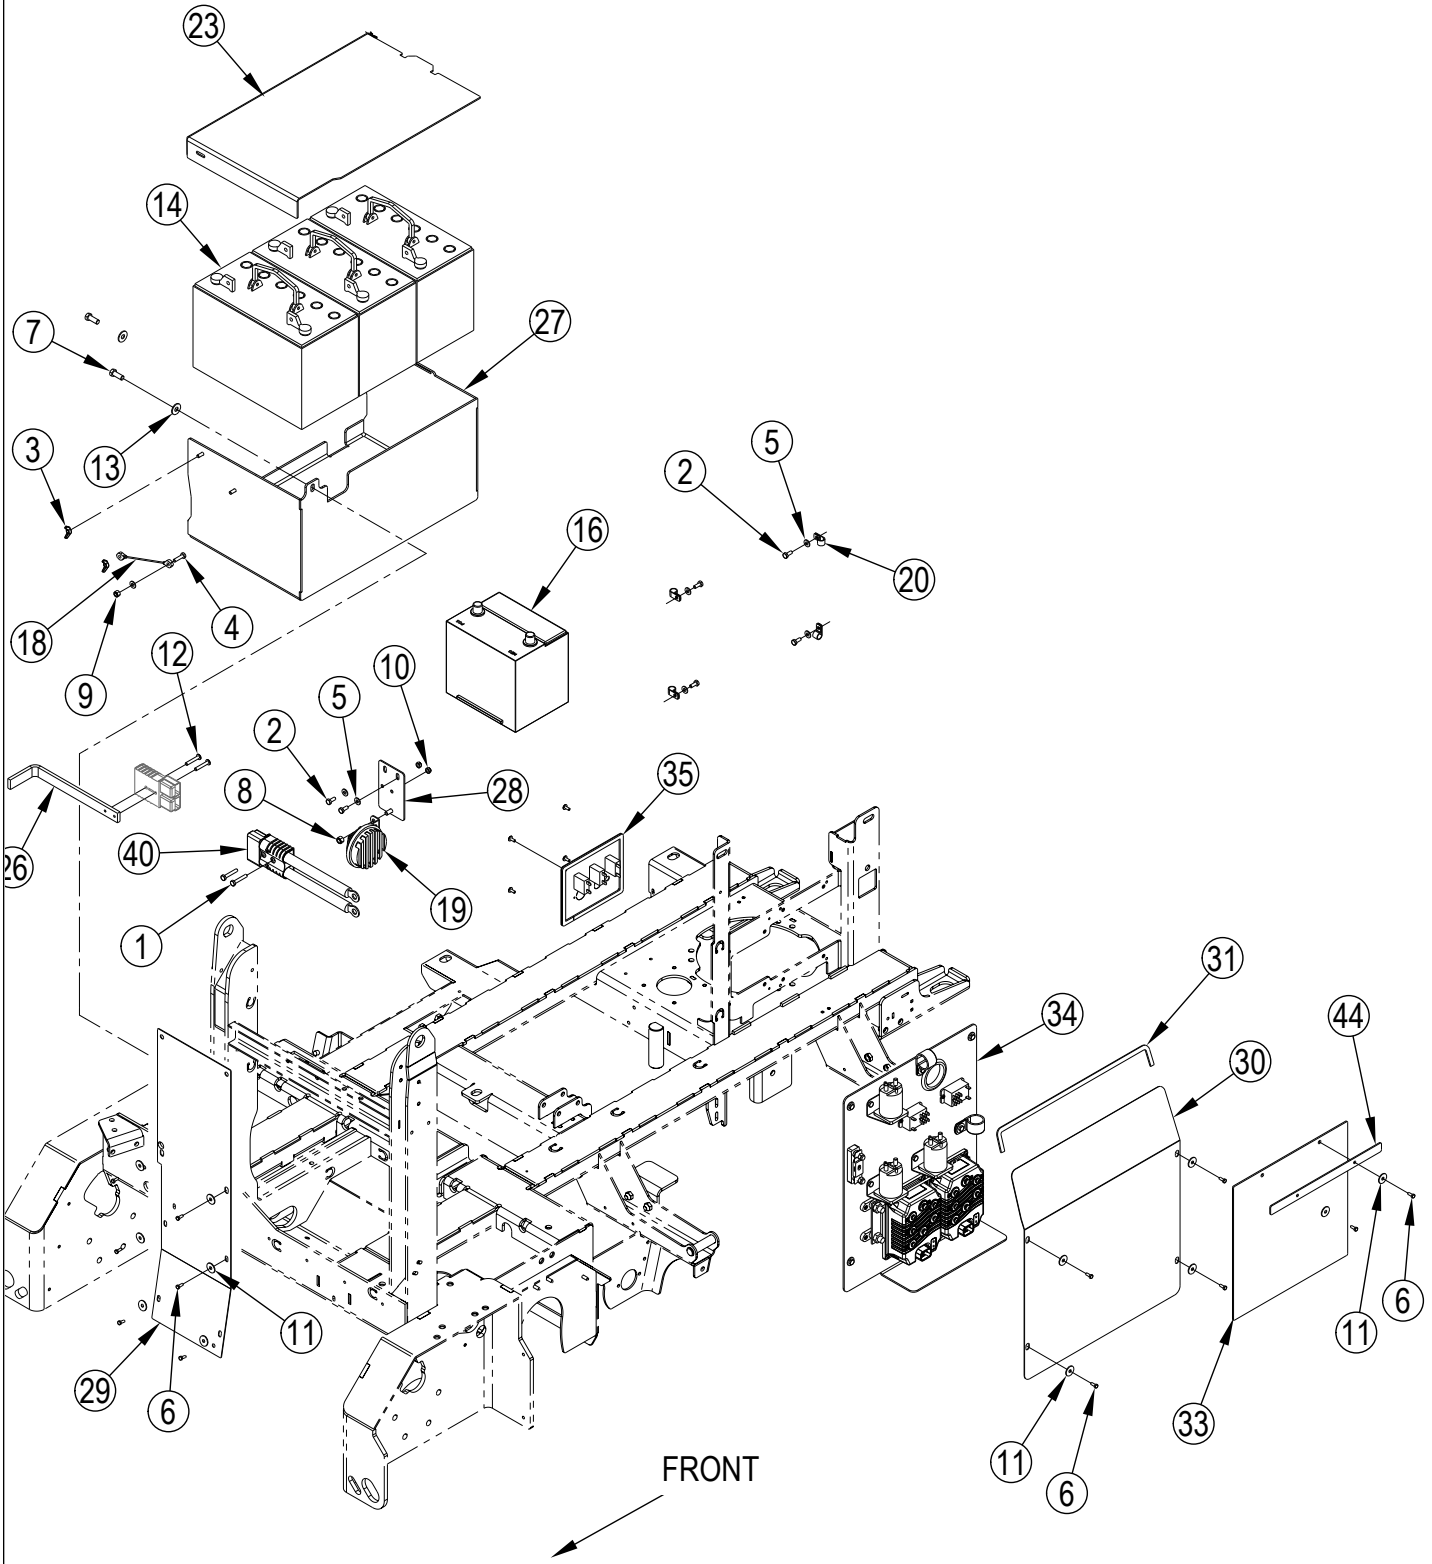

ELECTRICAL SYSTEM

ELECTRICAL SYSTEM

Kit	Item	Ref. No.	Qty	Description
K1	1		2	Scr-Hex 1/4-20 X 1.50
K1	2		6	Scr-Hex 1/4-20 X .62
K1	3		2	Nut, Wing 1/4-20 NOTE 2
K1	4		1	Scr-Hex 1/4-20 X 1.00 NOTE 2
K1	5		7	Wsh, Flt Sae ¼ NOTE 3
K1	6		12	Scr-Hex 10-24 X .50
K1	7		2	Scr-Hex 3/8-16 X 1.00 NOTE 2
K1	8		1	Nut, Hex Nyl Loc 5/16-18
K1	9		1	Nut, Hex Nyl Loc 1/4-20 NOTE 2
K1	10		2	Nut, Hex Nyl Loc-Thin 1/4-20
K1	11		12	Wsh, Flt .266 X .906 X .060
K1	12		2	Scr-Pan Phil Loc 1/4-20 X 1.50
K1	13		2	Wsh-Flt .392x1.00x.075 NOTE 2
K2	14		3	Battery, Gel 12v 98 Ah NOTE 2
	[15]	56372673	6	Boot-Battery Post
	16	56380449	1	Battery-12v 45ah Wet BT2 NOTE 2
	[17]	56409485	2	Cable Assy-1 X 15.00
	18	56412344	1	Wire Rope Assy NOTE 2
	19	56482365	1	Horn 36v H2
	20	56486112	4	Clamp-P
	[21]	56493357	2	Insulator-Terminal
	[22]	56509182	1	Cable Assy-Starter Battery
	23	56509738	1	Cover-Battery NOTE 2
	[24]	56510223	1	Cable-1 Awg X 29.25
	[25]	56510224	1	Cable-1 Awg X 26.50
	26	56510835	1	Bar-Elect Disconnect
	27	56511177	1	Battery Box Weldt NOTE 2
	28	56511215	1	Bracket-Connector Mount
	29	56511365	1	Panel-Cable Chaseway
	30	56511370	1	Cover-Electrical Compartment
	31	56511379	1	Gasket-Electrical Panel Cover
	[32]	56511582	1	Harness-Main
	33	56511623	1	Curtain-Splash-Cs7010
	34		1	Electrical Panel Assy (see page 39)
	35		1	Circuit Breaker Panel Assy (see page 38)
	[36]	56511640	1	Harness-Hopper
	[37]	56511641	1	Harness-Lev Engine Interface
	[38]	56511643	1	Harness-Tail Light
	[39]	56511644	1	Harness-Vacuum
	[40]	56511645	1	Harness-Power
	[41]	56511727	1	Cable-1 Awg X 56.50
	[42]	56511728	1	Cable-1 Awg X 34.25
	[43]	56509179	1	Cable Assy-Alternator
	44	56511399	1	Strap-Splash Curtain

Service Kits

K1	56511885	1	Hardware Kit-Elect Sys
K2	56510781	1	Battery Kit-Elect Sys LPG / Diesel

[ ] = Not Shown

NOTE 1: These items are only used on diesel models.

NOTE 2: These items are only used on LPG and diesel models.

NOTE 3: Quantity of 6 on battery models.