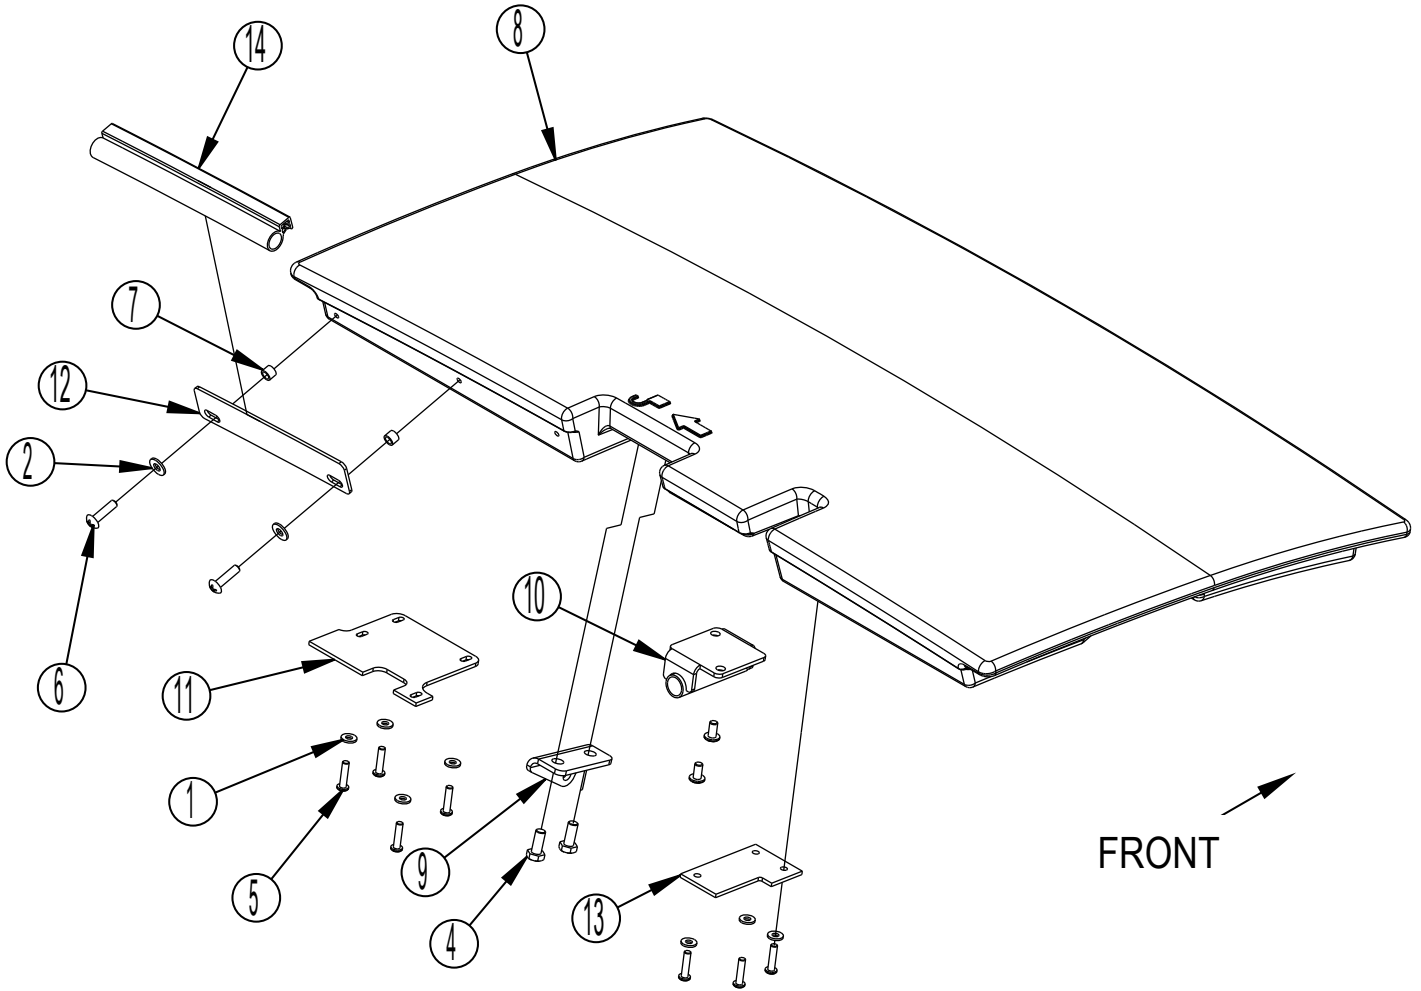

CHASSIS SYSTEM-ENGINE COVER ASSEMBLY

CHASSIS SYSTEM-ENGINE COVER ASSEMBLY

Kit	Item	Ref. No.	Qty	Description
		56511184	1	Engine Cover Assy
K1	1		7	Wsh, Flt SAE #10
K1	2		2	Wsh, Flt SAE 1/4
K2	3		2	Scr, Pan Phil Loc 1/4-20 X .62
K2	4		2	Scr, Hex Hd Loc 5/16-18x.75
K1	5		7	Scr, Pan Phil Plastite 10-14 X .88
K1	6		2	Scr, Pan Phil SS Type Ab 10-16x1.00
K1	7		2	Bushing .26x.37x.28
	8	56509404	1	Cover-Engine Rear
K2	9		1	Bracket-Gas Spring
K2	10		1	Latch Strike Weldt
K1	11		1	Shield
K1	12		1	Plate-Seal
K1	13		1	Shield
K1	14		1	Bulb Seal

Service Kits

K1	56510840	1	Seal Kit-Engine Cover
K2	56510841	1	Latch Strike Kit