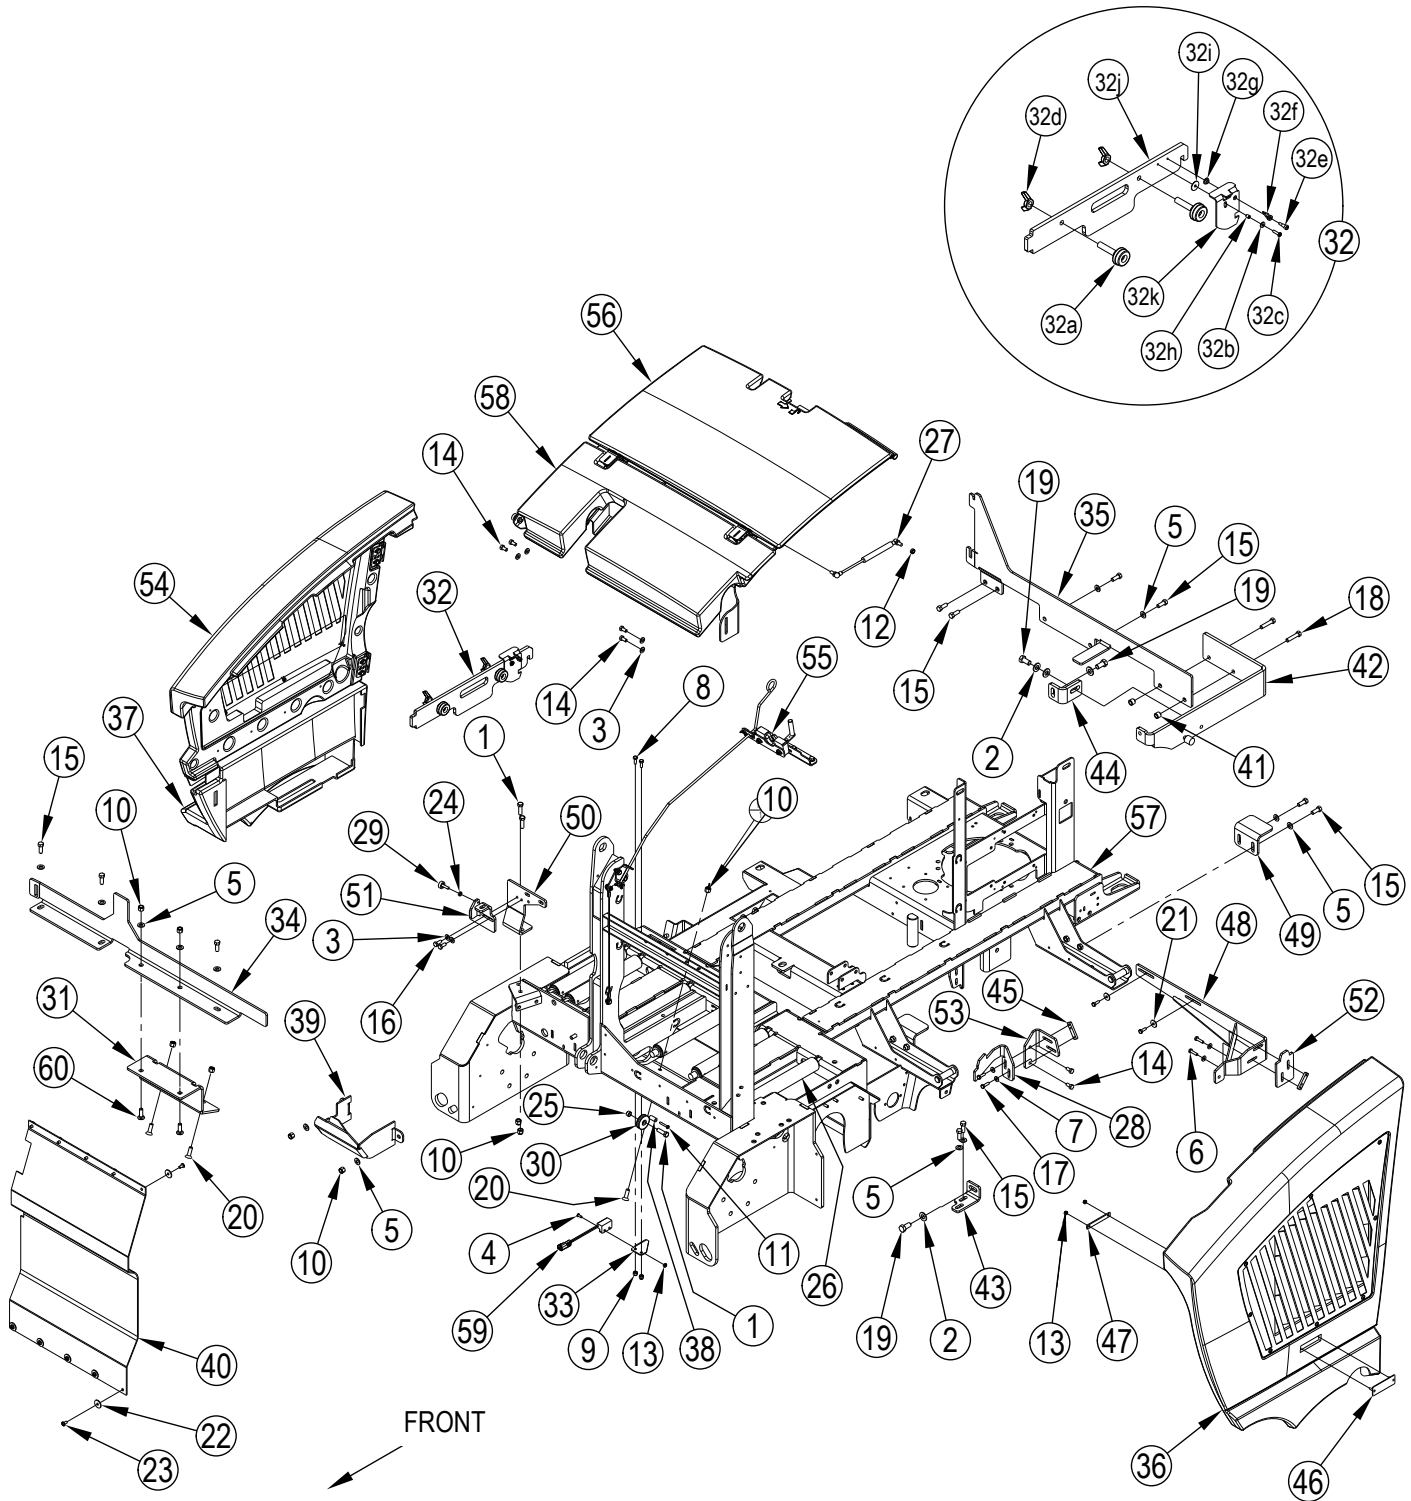

CHASSIS SYSTEM-BATTERY

CHASSIS SYSTEM-BATTERY

Kit	Item	Ref. No.	Qty	Description
K2	1		3	Scr-Hex 3/8-16 X 1.25
K2,K4	2		4	Wsh-Flt Sae 1/2
K2,K3	3		6	Wsh, Flt Sae 5/16
K2	4		1	Scr-Pan Phil 10-24 X .50
K2,K4	5		15	Wsh, Flt Sae 3/8
K2	6		2	Scr-Hex 1/4-20 X 1.00
K2	7		4	Wsh, Flt Sae 1/4
K2	8		4	Scr-Hex 1/4-20 X .75
K2	9		2	Nut, Hex Nyl Loc 1/4-20
K2,K4	10		9	Nut-Hex Nyl Loc 3/8-16
K2	11		1	Scr-Pan Phil 10-24 X 1.25
K2	12		2	Nut, Hex Nyl Loc-Thin 5/16-18
K2	13		3	Nut, Hex Nyl Loc-Thin 10-24
K2	14		6	Scr-Hex Hd Loc 5/16-18x.62
K2,K4	15		13	Scr-Hex Hd Loc 3/8-16x1.00
K2,K3	16		2	Scr-Hex Hd Loc 5/16-18x.75
K2	17		2	Scr-Hex Hd Loc 1/4-20x.88
K2,K4	18		2	Scr-Hex Hd Loc 3/8-16x1.75
K2,K4	19		3	Scr-Hex Hd Loc 1/2-13x1.00
K2,K4	20		3	Scr-Flt Soc Ss 3/8-16 X 1.25
K2	21		2	Wsh, Flt .266 X .906 X .060
K1,K2	22		10	Wsh-Flt Ss .260 X 1.000 X .074
K1,K2	23		10	Scr, Pan Phil Thd Form 1/4-20 X .50
K2	24		1	Nut, Hex Jam 1/4-20
	25	56232181	1	Bushing
	26	56303228	6	Roller Asm
	27	56314206	1	Gas Spring
	28	56382941	1	Hanger-Side Panel
K3	29		1	Leg Leveler 1/4-20
	30	56416546	1	Shielded Pulley
K4	31		1	Bracket - Rollers
	32	56509755	1	Plate Asm-Battery Stop
	32a	56449221	2	Bumper, 1.43 Dia
	32b	56001954	1	Wsh, Flt SAE #10
	32c	56002192	1	Scr-Pan Phil 10-24 X .75
	32d	56003289	2	Nut, Wing 1/2-13
	32e	56003537	1	Scr-Soc Shd .25 X .38 X 10-24
	32f	56245060	1	Spring, Torsion .38 X 2
	32g	56303284	1	Bearing, Fl .375x.250x.188
	32h	56369004	1	Bushing
	32i	56413875	1	Washer, Teflon, .21 X .88 X .045
	32j	56509756	1	Plate - Battery Stop
	32k	56509757	1	Latch - Battery Stop
	33	56509758	1	Bracket - Switch Mount

Kit	Item	Ref. No.	Qty	Description
K4	34		1	Battery Guide-Front
K4	35		1	Battery Guide Weldt
	36	56509851	1	Left Cover Assy
	37	56509881	1	Lower Cover Right
	38	56509982	1	Bushing-.200 X .375 X .88
	39	56510125	1	Guard-Reservoir
K1	40		1	Shield-Dust
K4	41		2	Bushing-.400 X .625 X .50
K4	42		1	Battery Stop Weldt
	43	56510537	1	Bracket
K4	44		1	Bracket
	45	56510587	2	Nut Plate
	46	56510751	1	Cover Plate Assy
	47	56510752	1	Retainer-Cover Plate
	48	56511124	1	Cover Hanger Weldt
	49	56511149	2	Bracket Tank Stop
	50	56511153	1	Support-Panel
K3	51		1	Bracket
	52	56511168	1	Plate
	53	56511172	1	Bracket
	54	56511182	1	Right Door Assy
	55	56511183	1	Pull Rod Assy
	56	56511184	1	Engine Cover Assy
	57	5	1	Chassis Weldment (not available for sale)
	58	56511740	1	Front Engine Cover Assy
	59	56511830	1	Sensor-Proximity SW4
K4	60		2	3/8-16 X 1.0", Carriage Bolt
K2	61		4	Wsh Flt .344x.938x.125

Service Kits

K1	56510735	1	Dust Shield Kit-Hopper
K2	56511888	1	Hardware Kit-Chassis Sys
K3	56509013	1	Right Door Latch Kit
K4	56510838	1	Battery Guide Kit