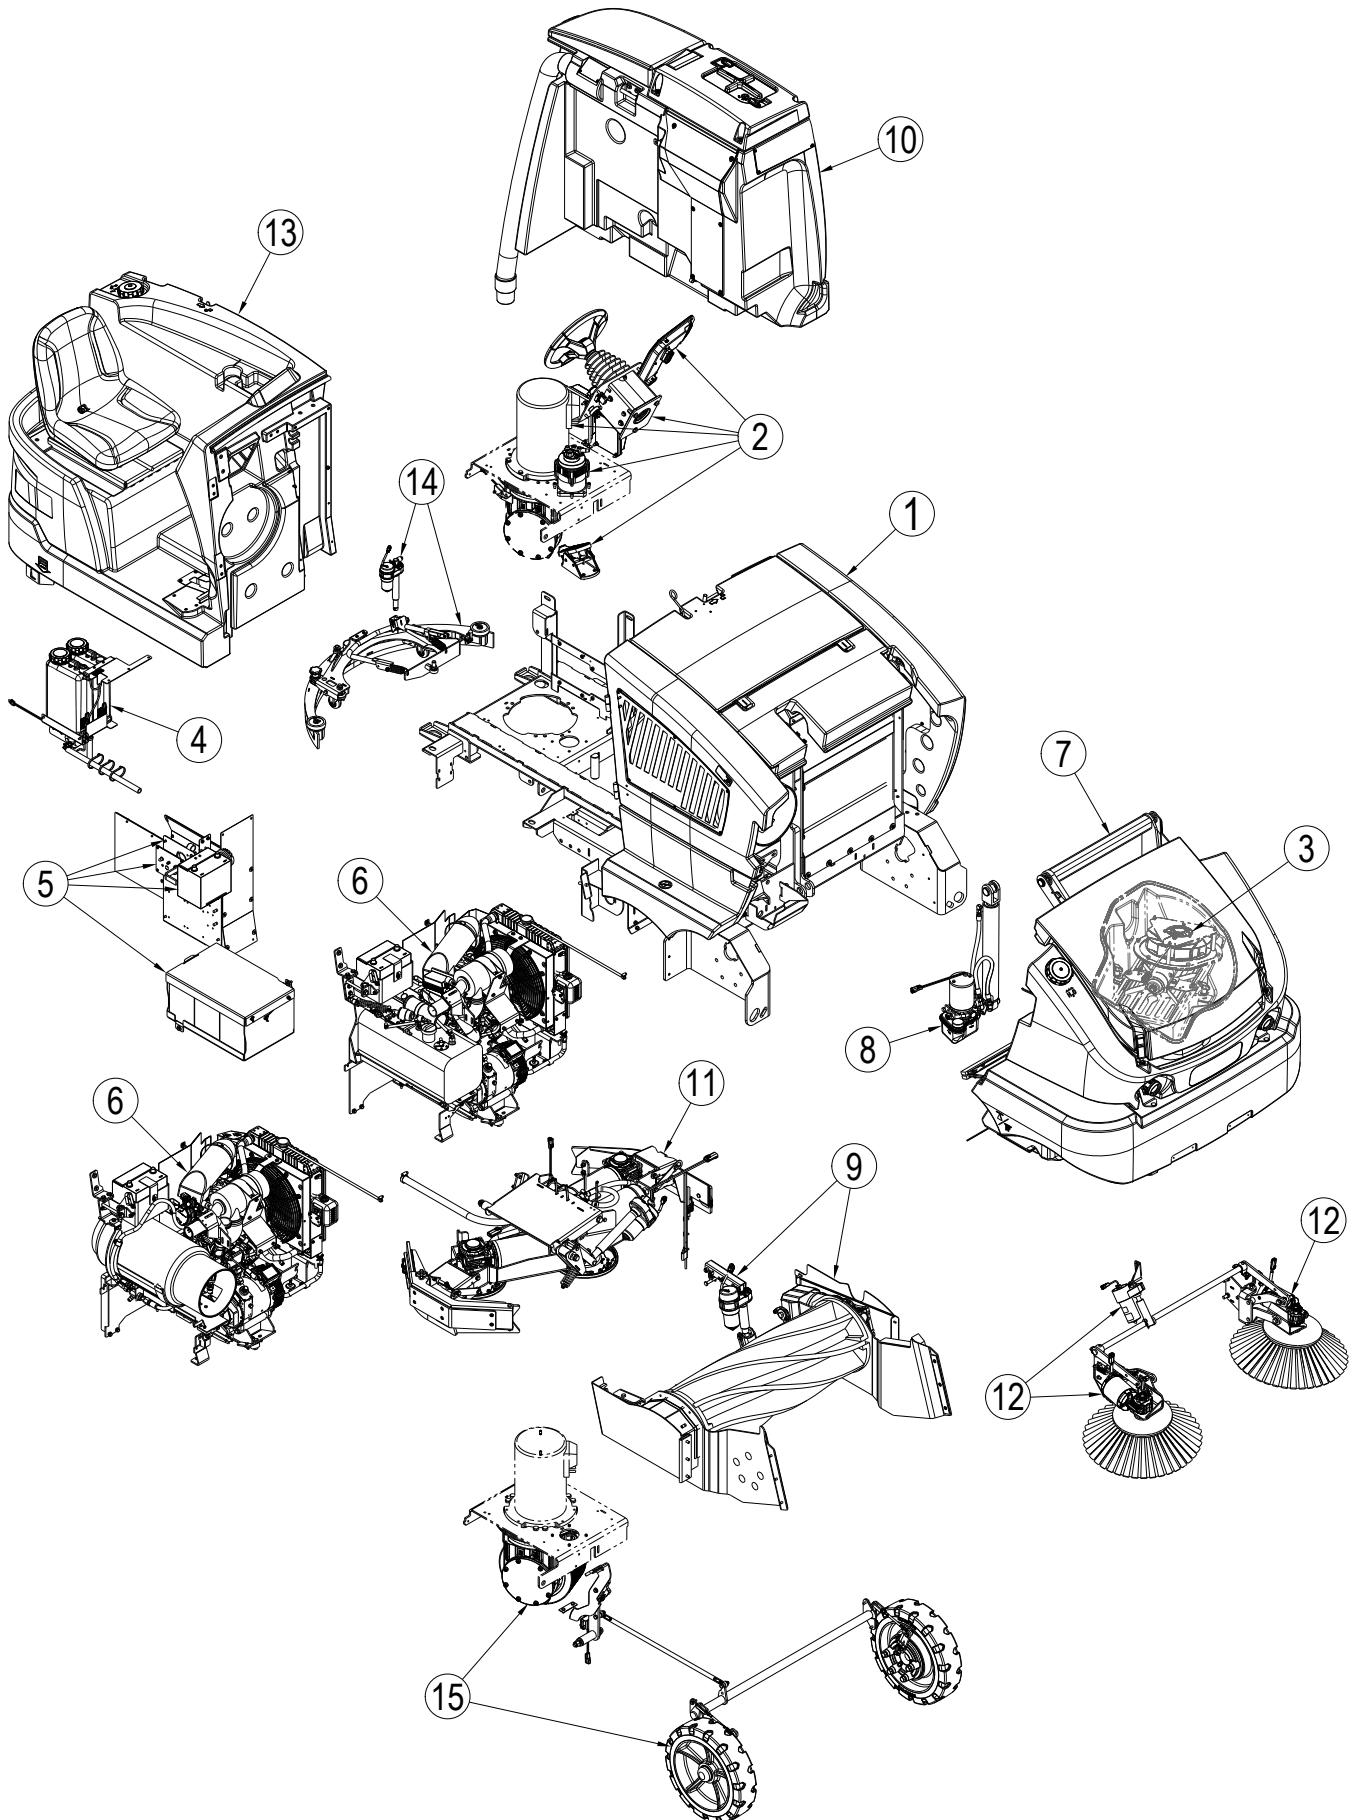

GENERAL VIEW

GENERAL VIEW

Kit	Item	Ref. No.	Qty	Description
	1		1	Chassis System
	2		1	Control System
	3		1	Dust Control System
	4		1	Ecoflex™ Assembly
	5		1	Electrical System
	6		1	Engine Systems
	7		1	Hopper System
	8		1	Hydraulic System
	9		1	Main Broom System
	10		1	Recovery System
	11		1	Scrub System
	12		1	Side Broom System
	13		1	Solution System
	14		1	Squeegee System
	15		1	Wheel System