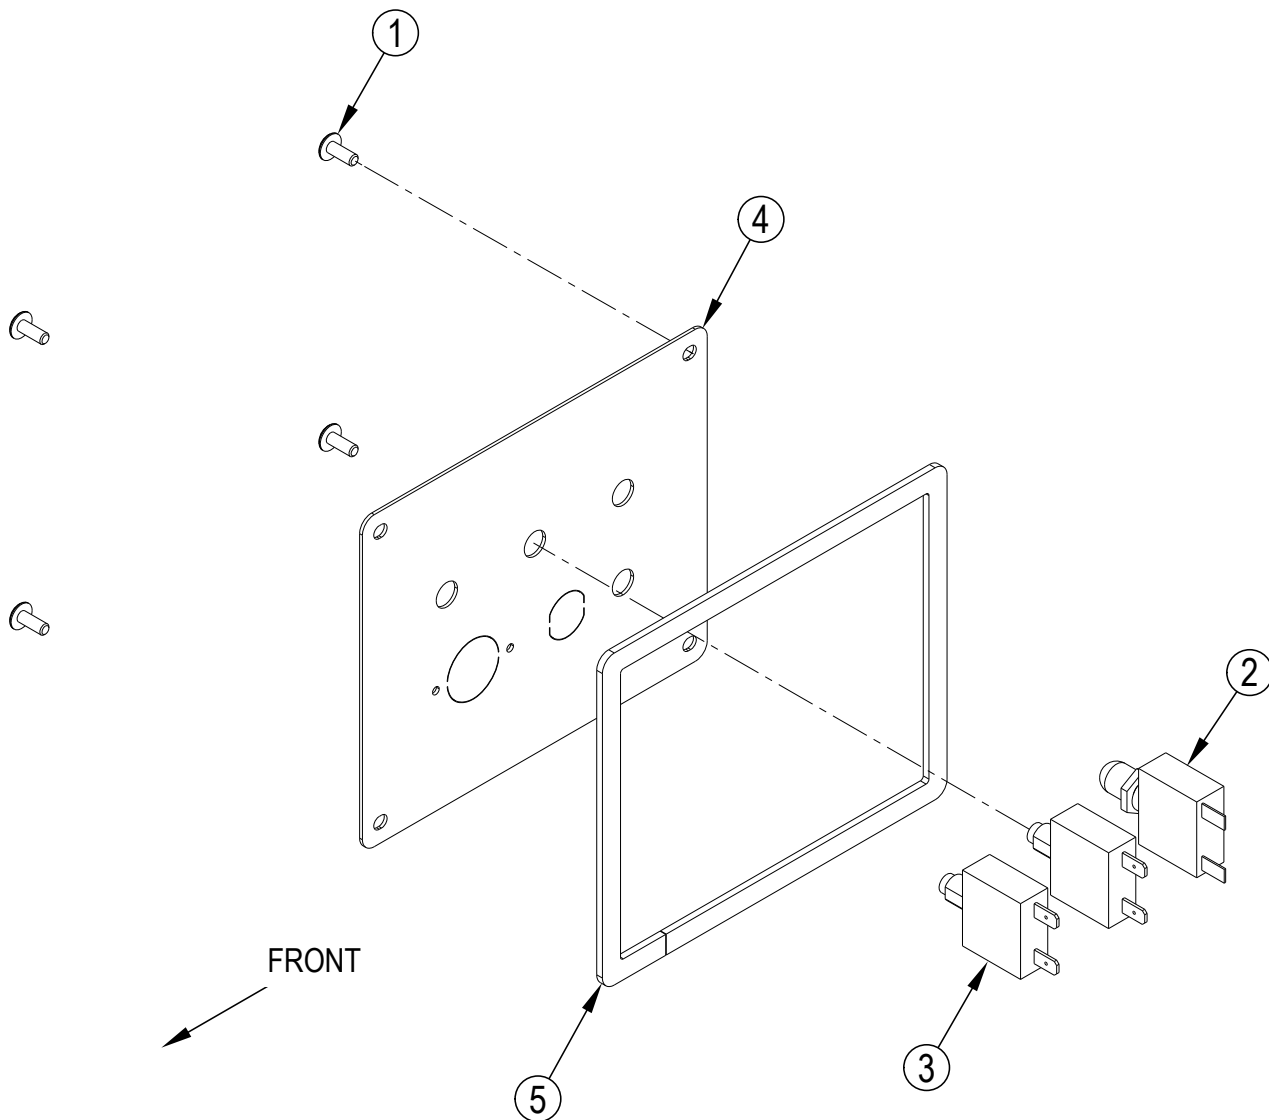

ELECTRICAL SYSTEM-CIRCUIT BREAKER PANEL ASSEMBLY

Kit	Item	Ref. No.	Qty	Description
	1	56003902	4	Scr-Truss Phil Ss Blk10-24x.50
	2	56315255	1	Circuit Breaker, 5 Amp SW11 / SW12
	3	56509623	2	Circuit Breaker-25 Amp CB2 / CB3
	4	56511637	1	Panel-Circuit Breaker
	5	56511638	1	Gasket-Circuit Breaker Panel